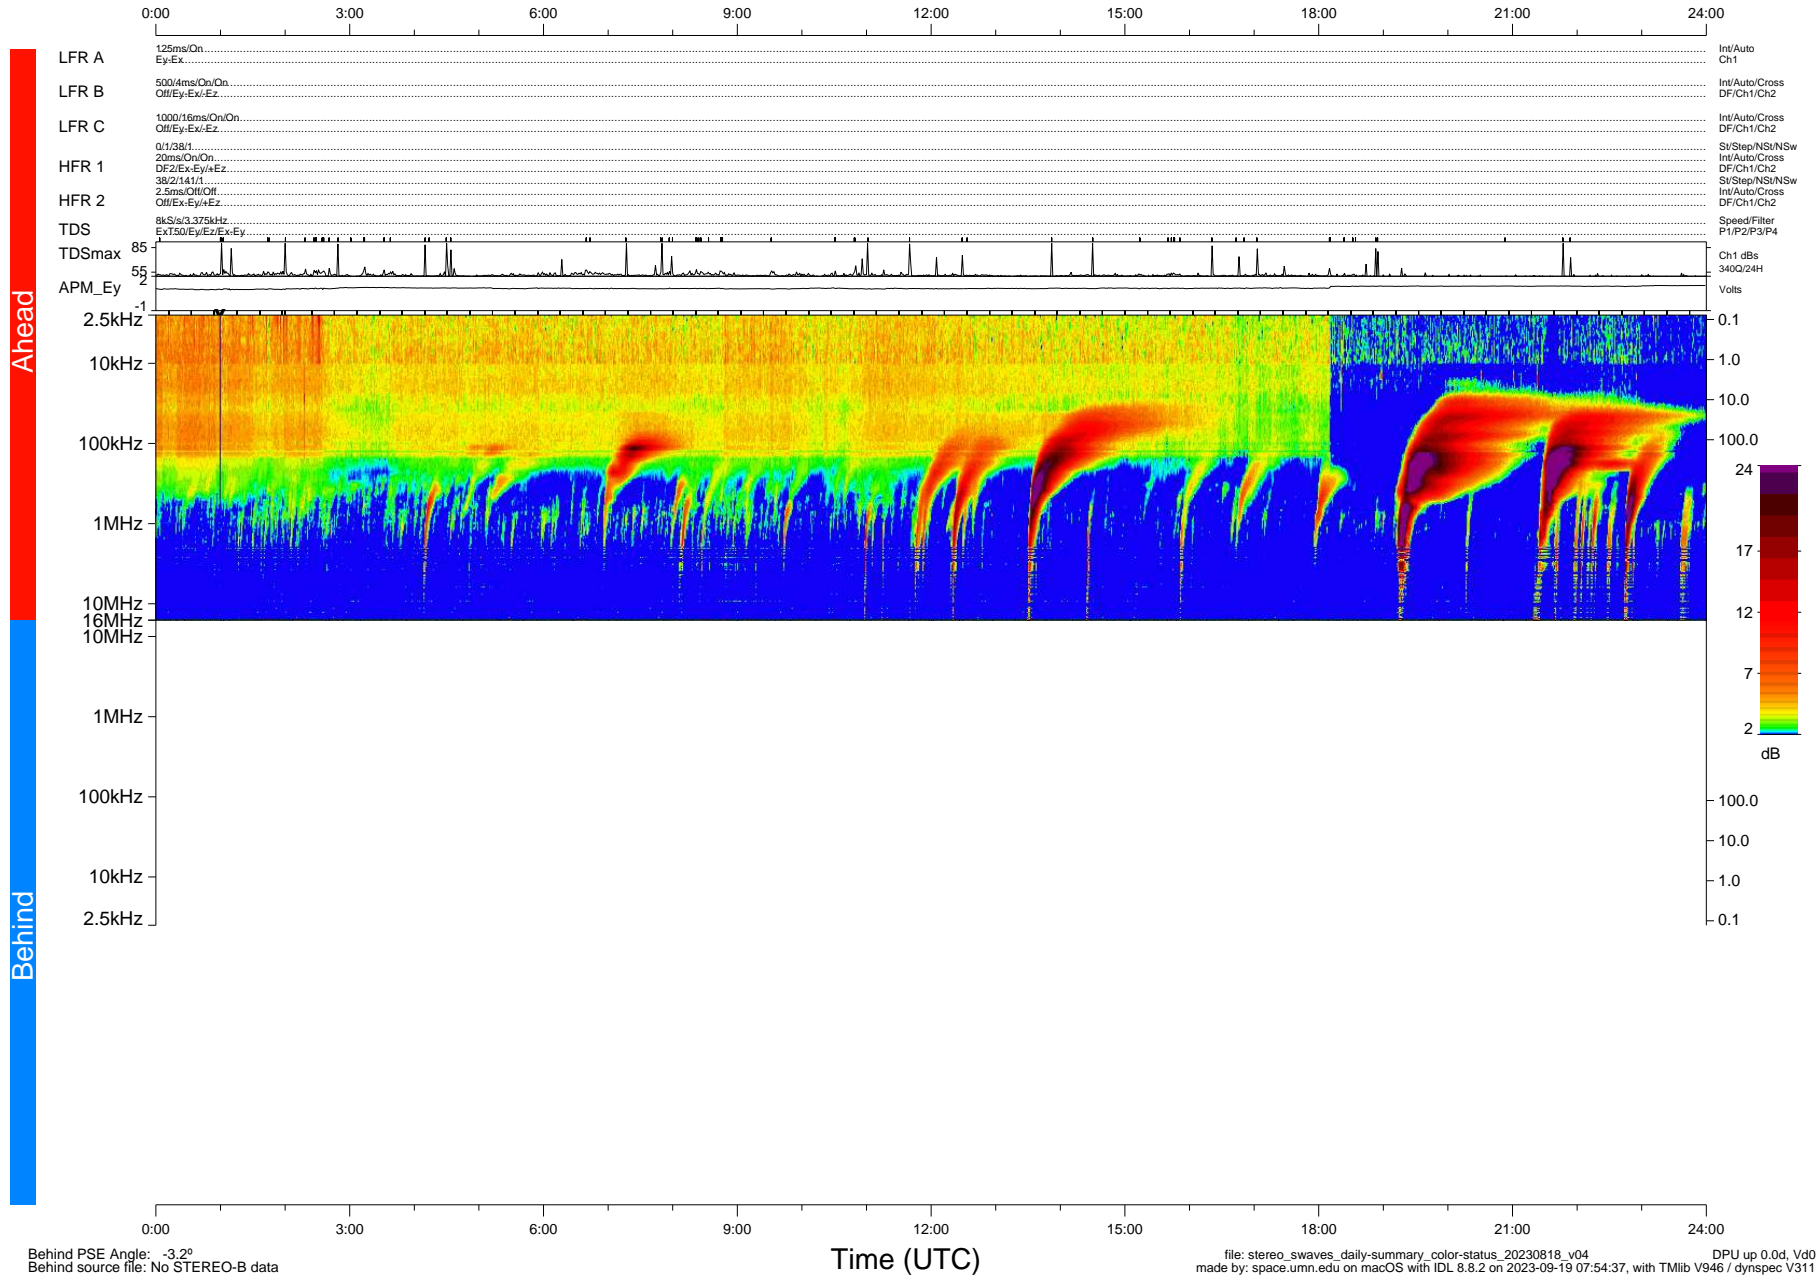

STEREO/WAVES Daily Summary - 18-Aug-2023 (DOY 230)

Ahead source file: swaves_ahead_2023_230_1_05.fin (Recovery: 100.0% HK, 102% Pkts)
Ahead PSE Angle: 0.4°

DPU up 302.4d, V412d40

Behind PSE Angle: -3.2°
Behind source file: No STEREO-B data