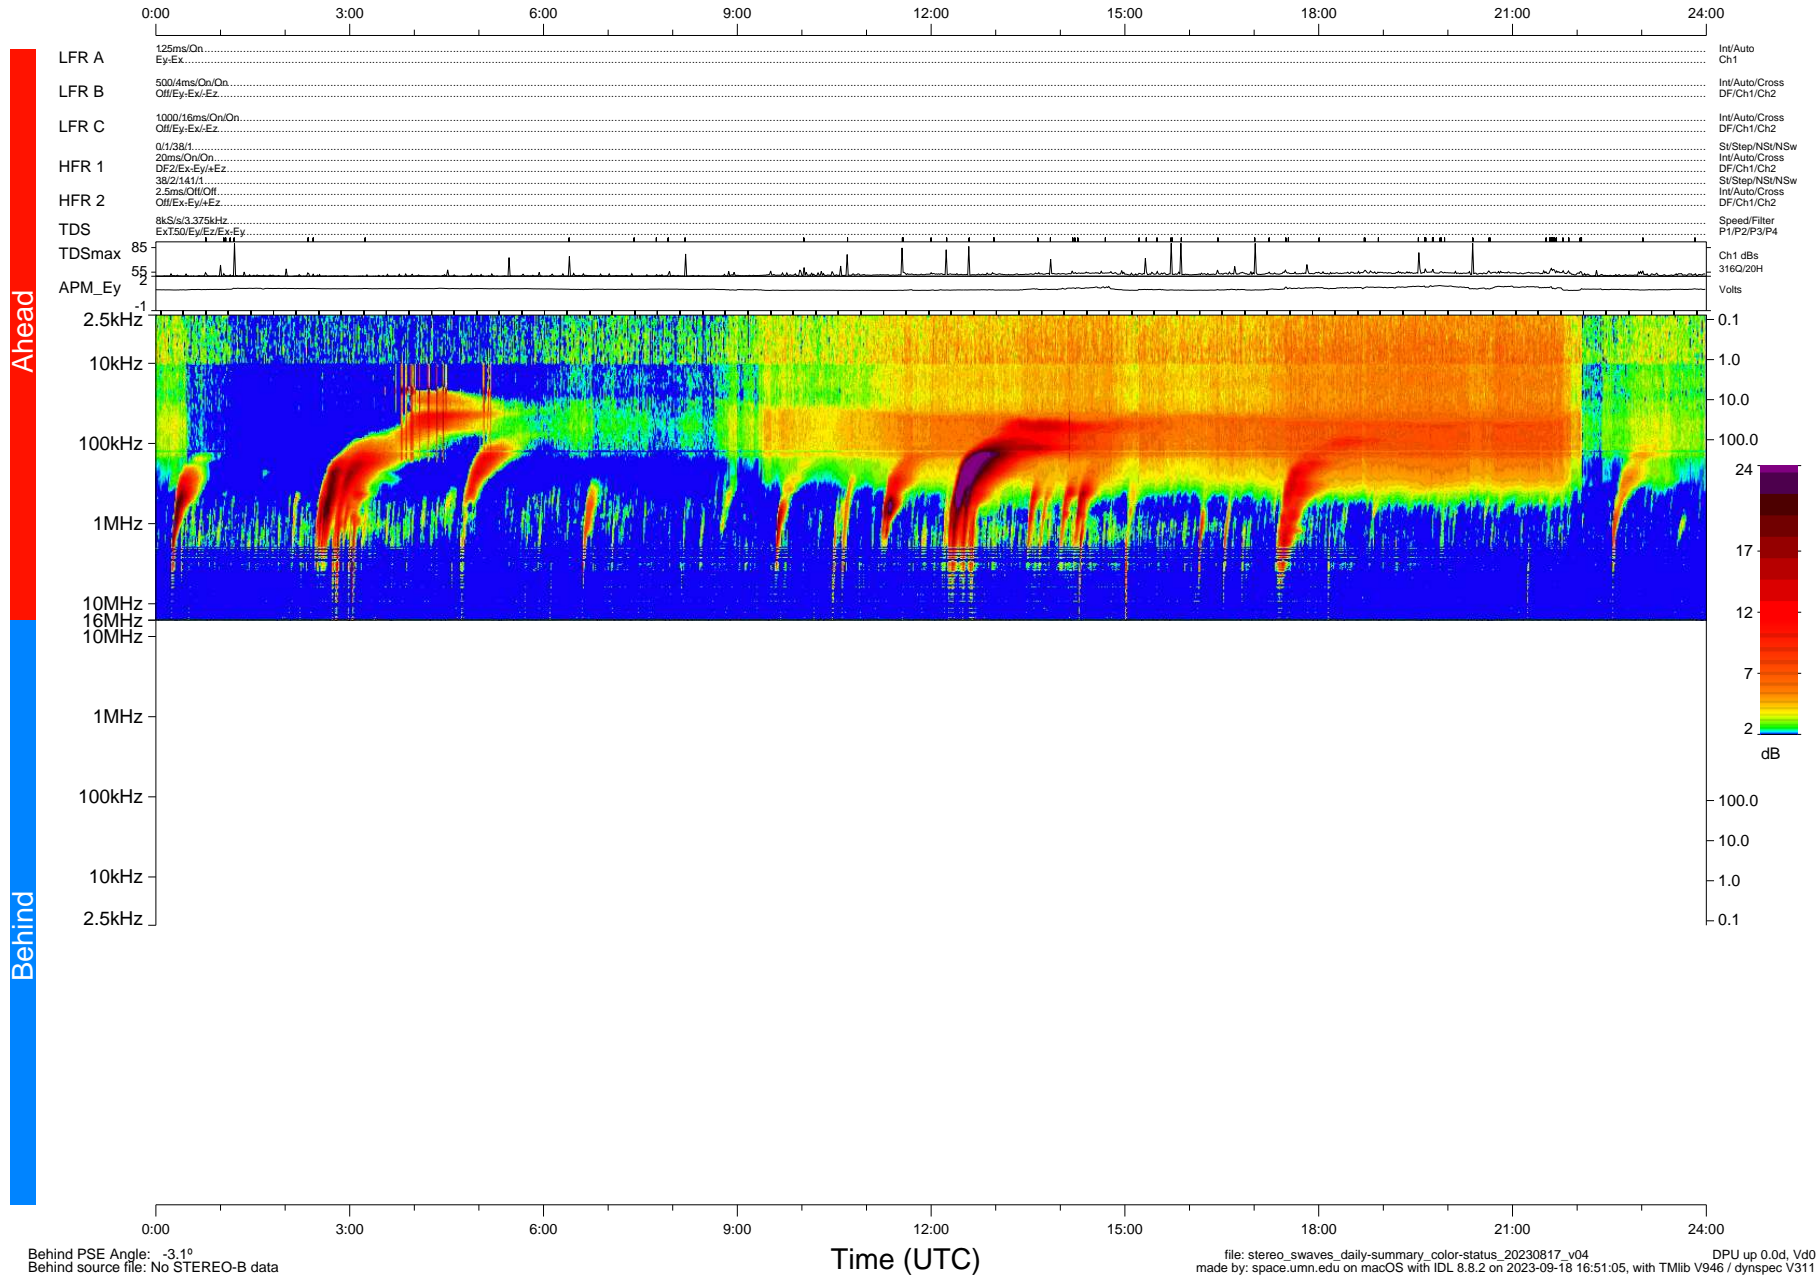

STEREO/WAVES Daily Summary - 17-Aug-2023 (DOY 229)

Ahead source file: swaves_ahead_2023_229_1_05.fin (Recovery: 100.0% HK, 98% Pkts)
Ahead PSE Angle: 0.3°

DPU up 301.4d, V412d40

Behind PSE Angle: -3.1°
Behind source file: No STEREO-B data