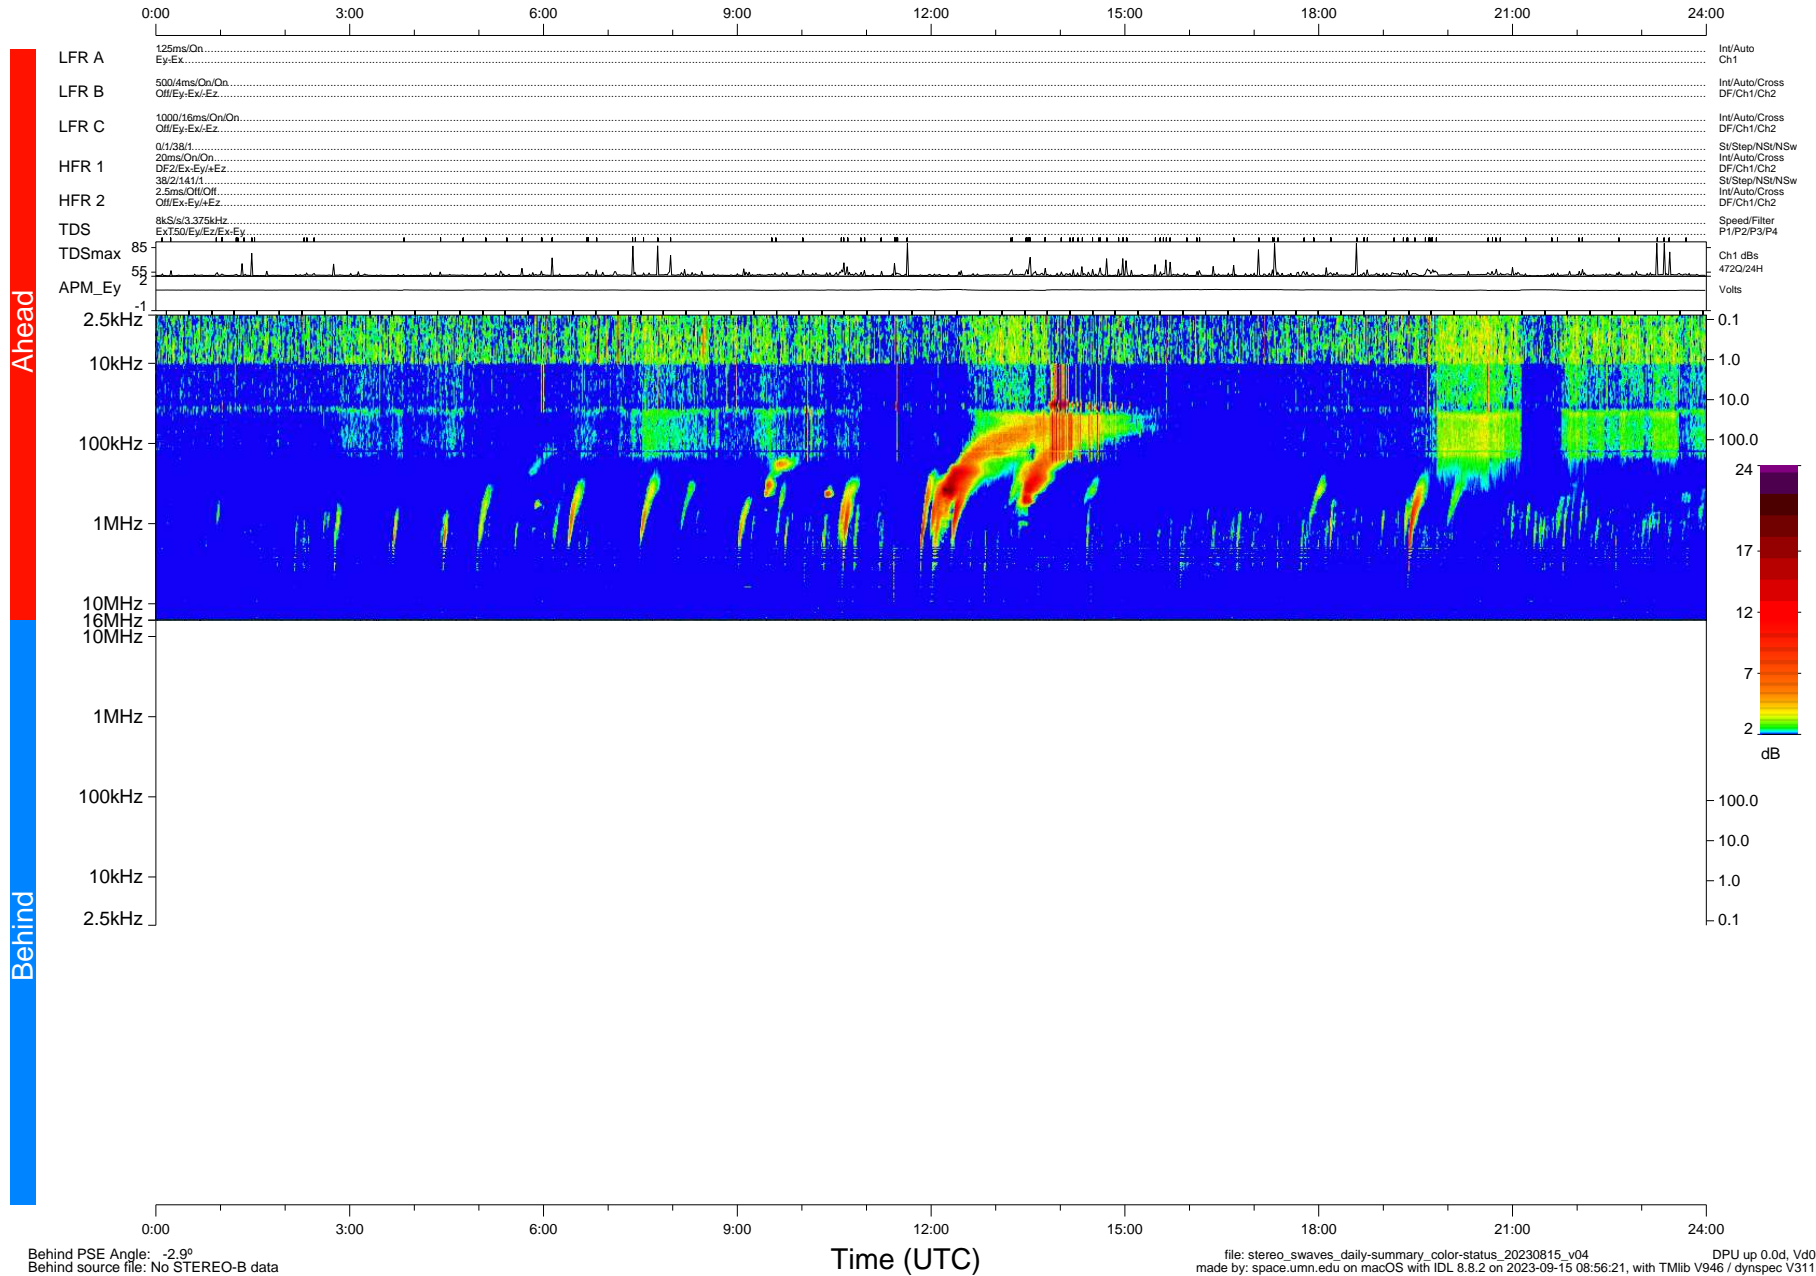

STEREO/WAVES Daily Summary - 15-Aug-2023 (DOY 227)

Ahead source file: swaves_ahead_2023_227_1_05.fin (Recovery: 100.0% HK, 122% Pkts)
Ahead PSE Angle: 0.1°

DPU up 299.4d, V412d40

Behind PSE Angle: -2.9°
Behind source file: No STEREO-B data