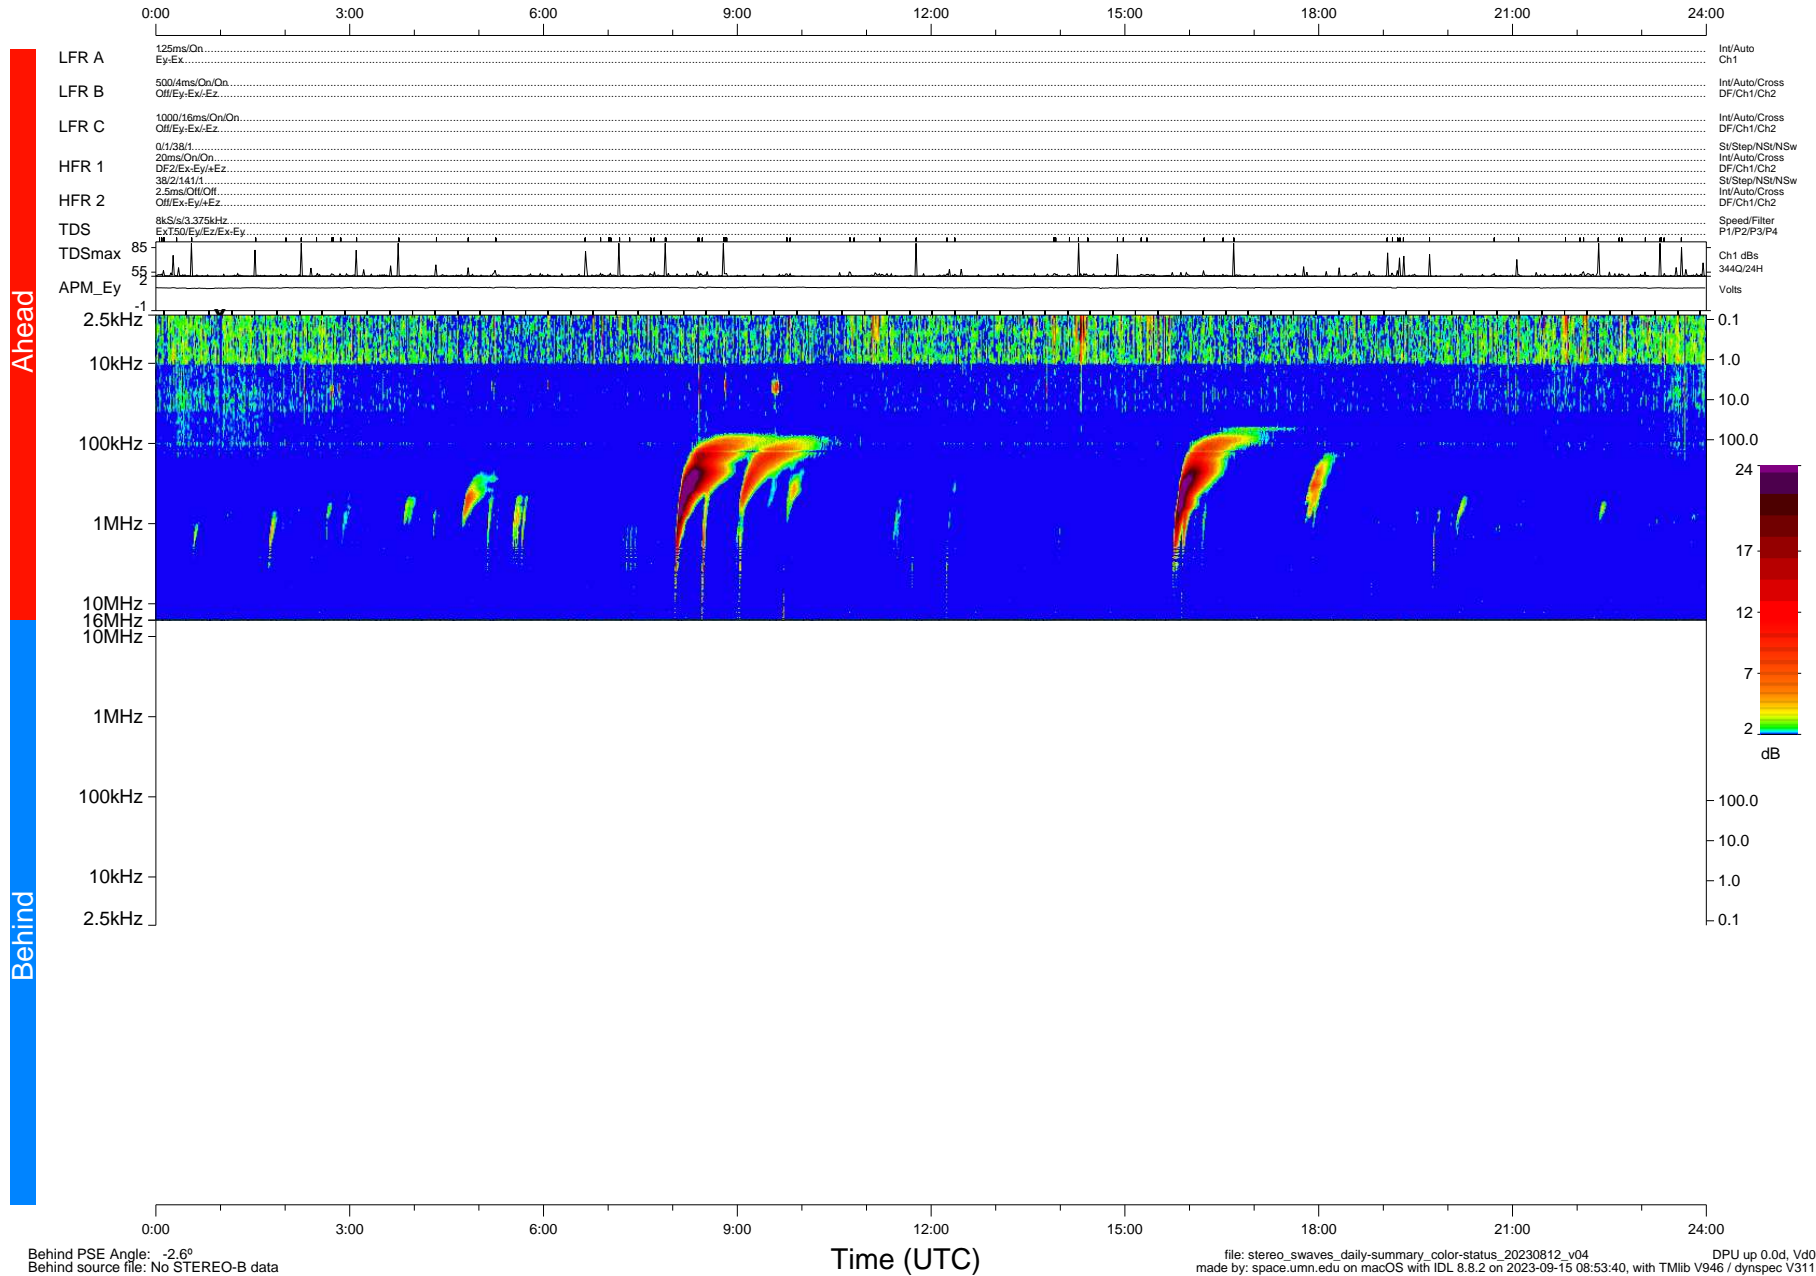

# STEREO/WAVES Daily Summary - 12-Aug-2023 (DOY 224)

Ahead source file: swaves\_ahead\_2023\_224\_1\_05.fin (Recovery: 100.0% HK, 103% Pkts)  
 Ahead PSE Angle: -0.2°

DPU up 296.4d, V412d40

Behind PSE Angle: -2.6°  
 Behind source file: No STEREO-B data

file: stereo\_swaves\_daily-summary\_color-status\_20230812\_v04  
 made by: space.umn.edu on macOS with IDL 8.8.2 on 2023-09-15 08:53:40, with TLib V946 / dynspec V311  
 DPU up 0.0d, Vd0