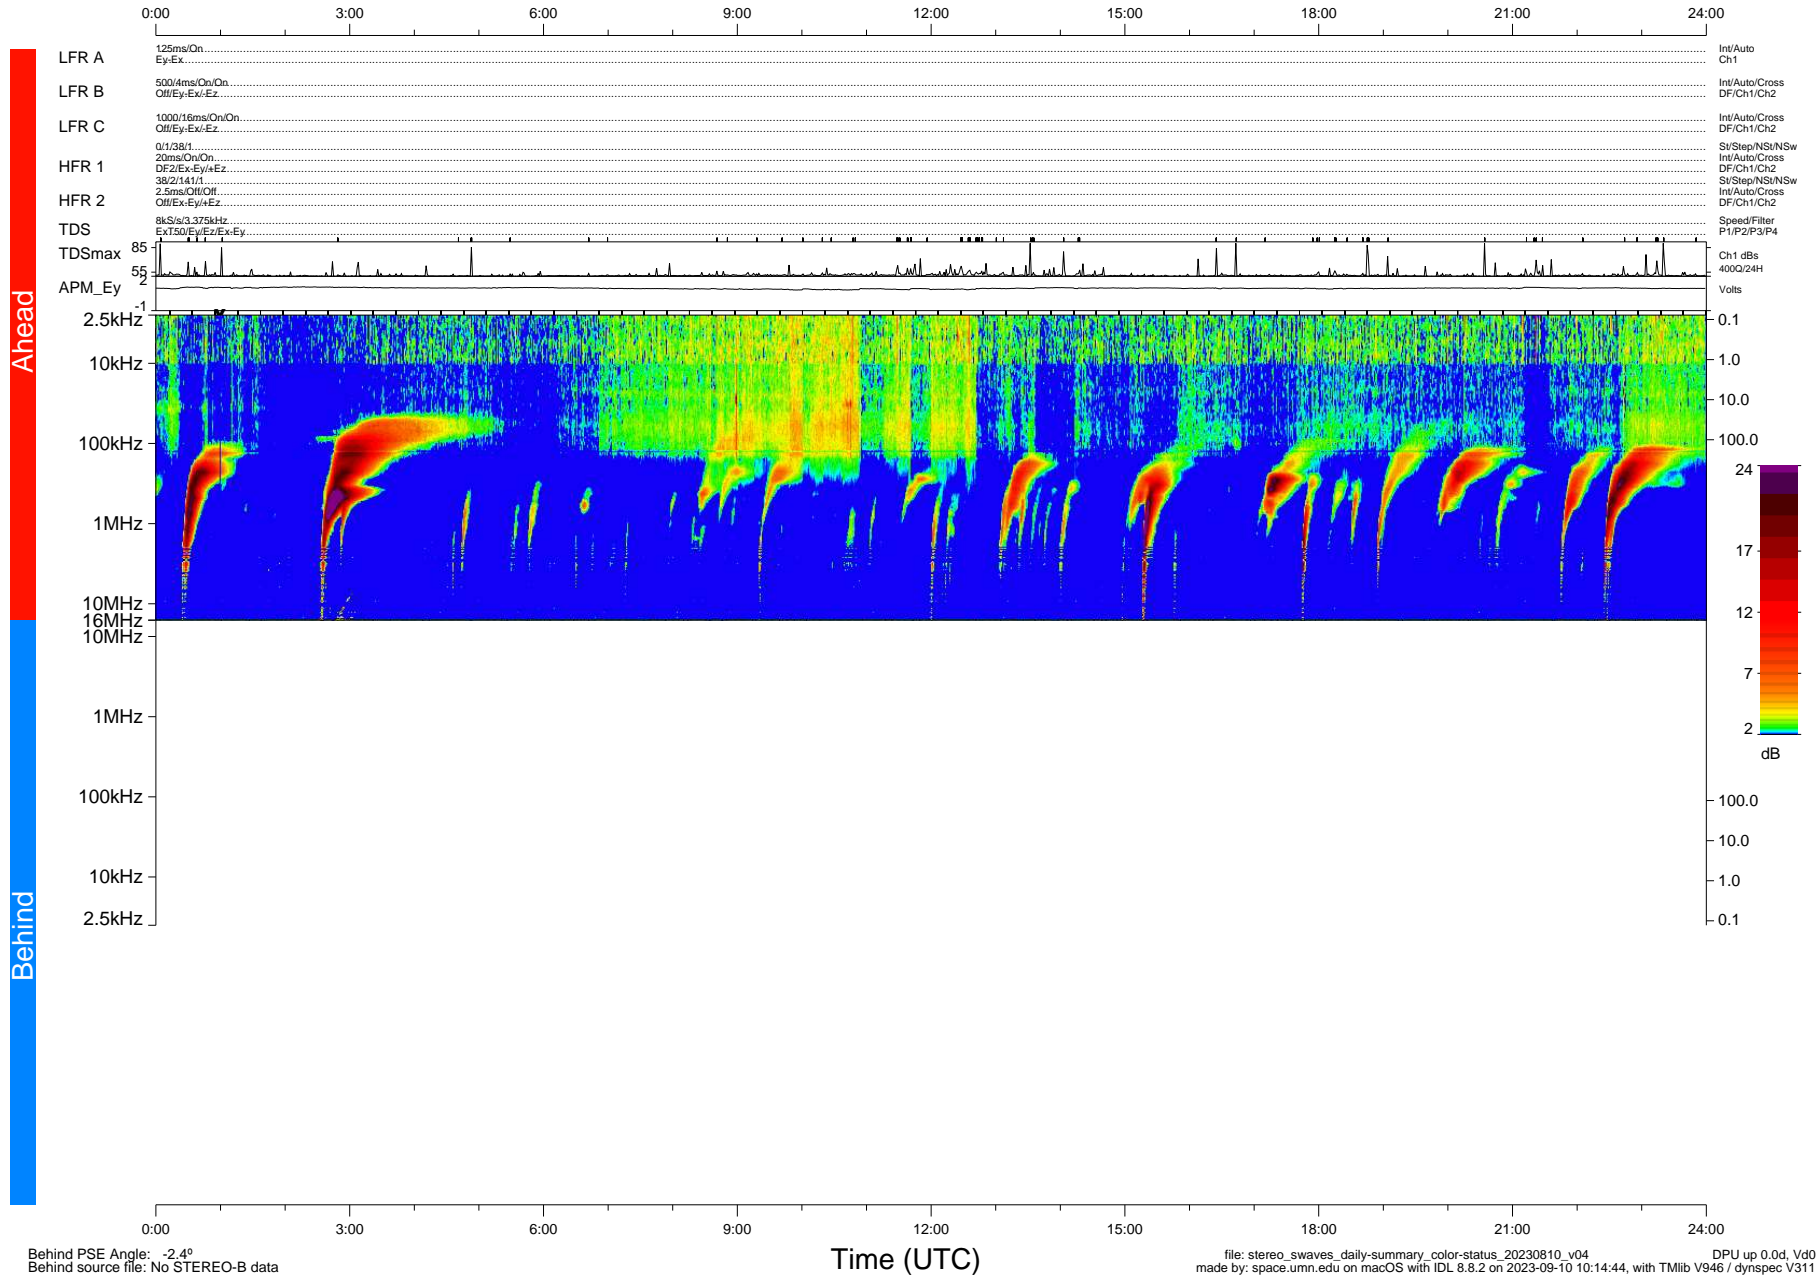

STEREO/WAVES Daily Summary - 10-Aug-2023 (DOY 222)

Ahead source file: swaves_ahead_2023_222_1_05.fin (Recovery: 100.0% HK, 111% Pkts)
Ahead PSE Angle: -0.4°

DPU up 294.4d, V412d40

Behind PSE Angle: -2.4°
Behind source file: No STEREO-B data

Time (UTC)