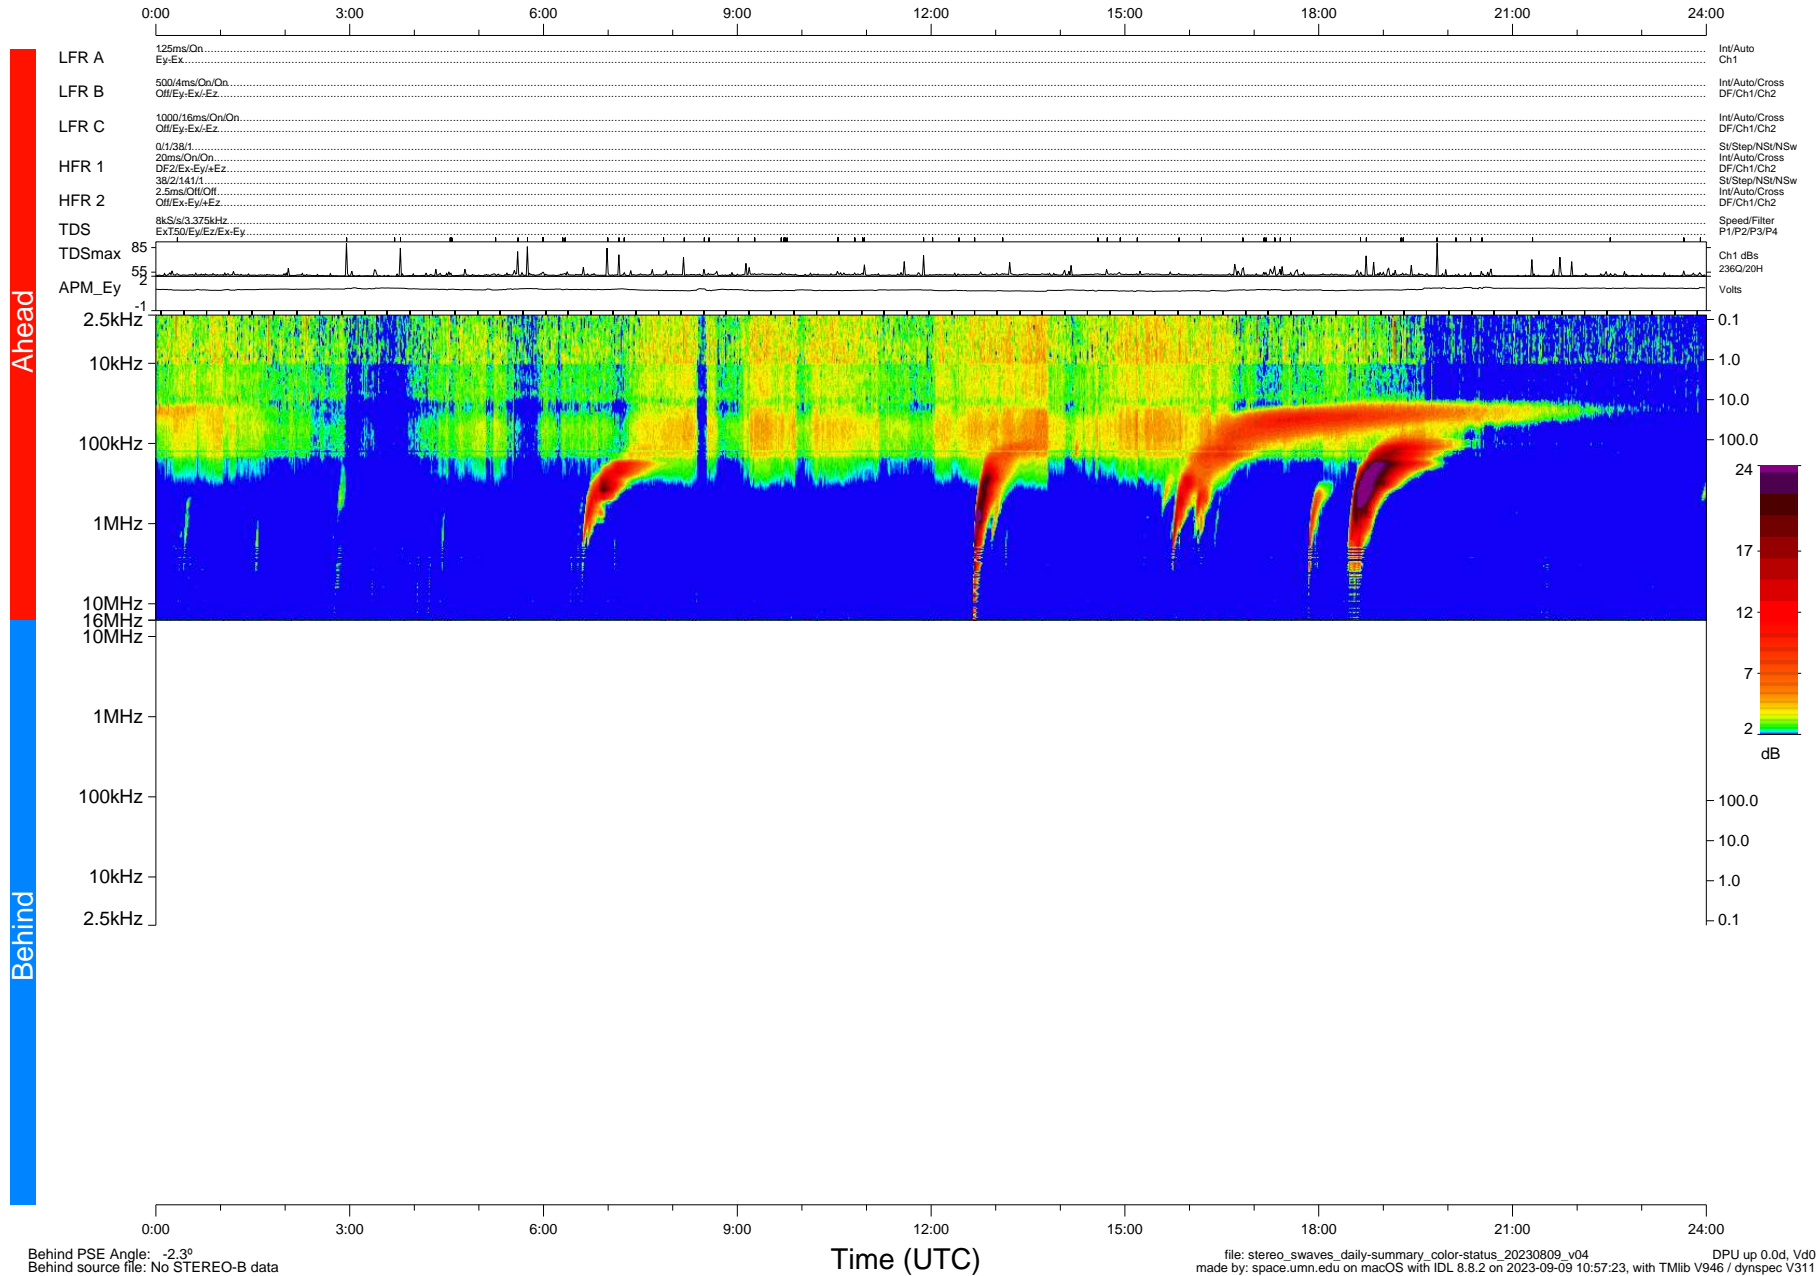

STEREO/WAVES Daily Summary - 09-Aug-2023 (DOY 221)

Ahead source file: swaves_ahead_2023_221_1_05.fin (Recovery: 100.0% HK, 86% Pkts)
Ahead PSE Angle: -0.5°

DPU up 293.4d, V412d40

Behind PSE Angle: -2.3°
Behind source file: No STEREO-B data

Time (UTC)