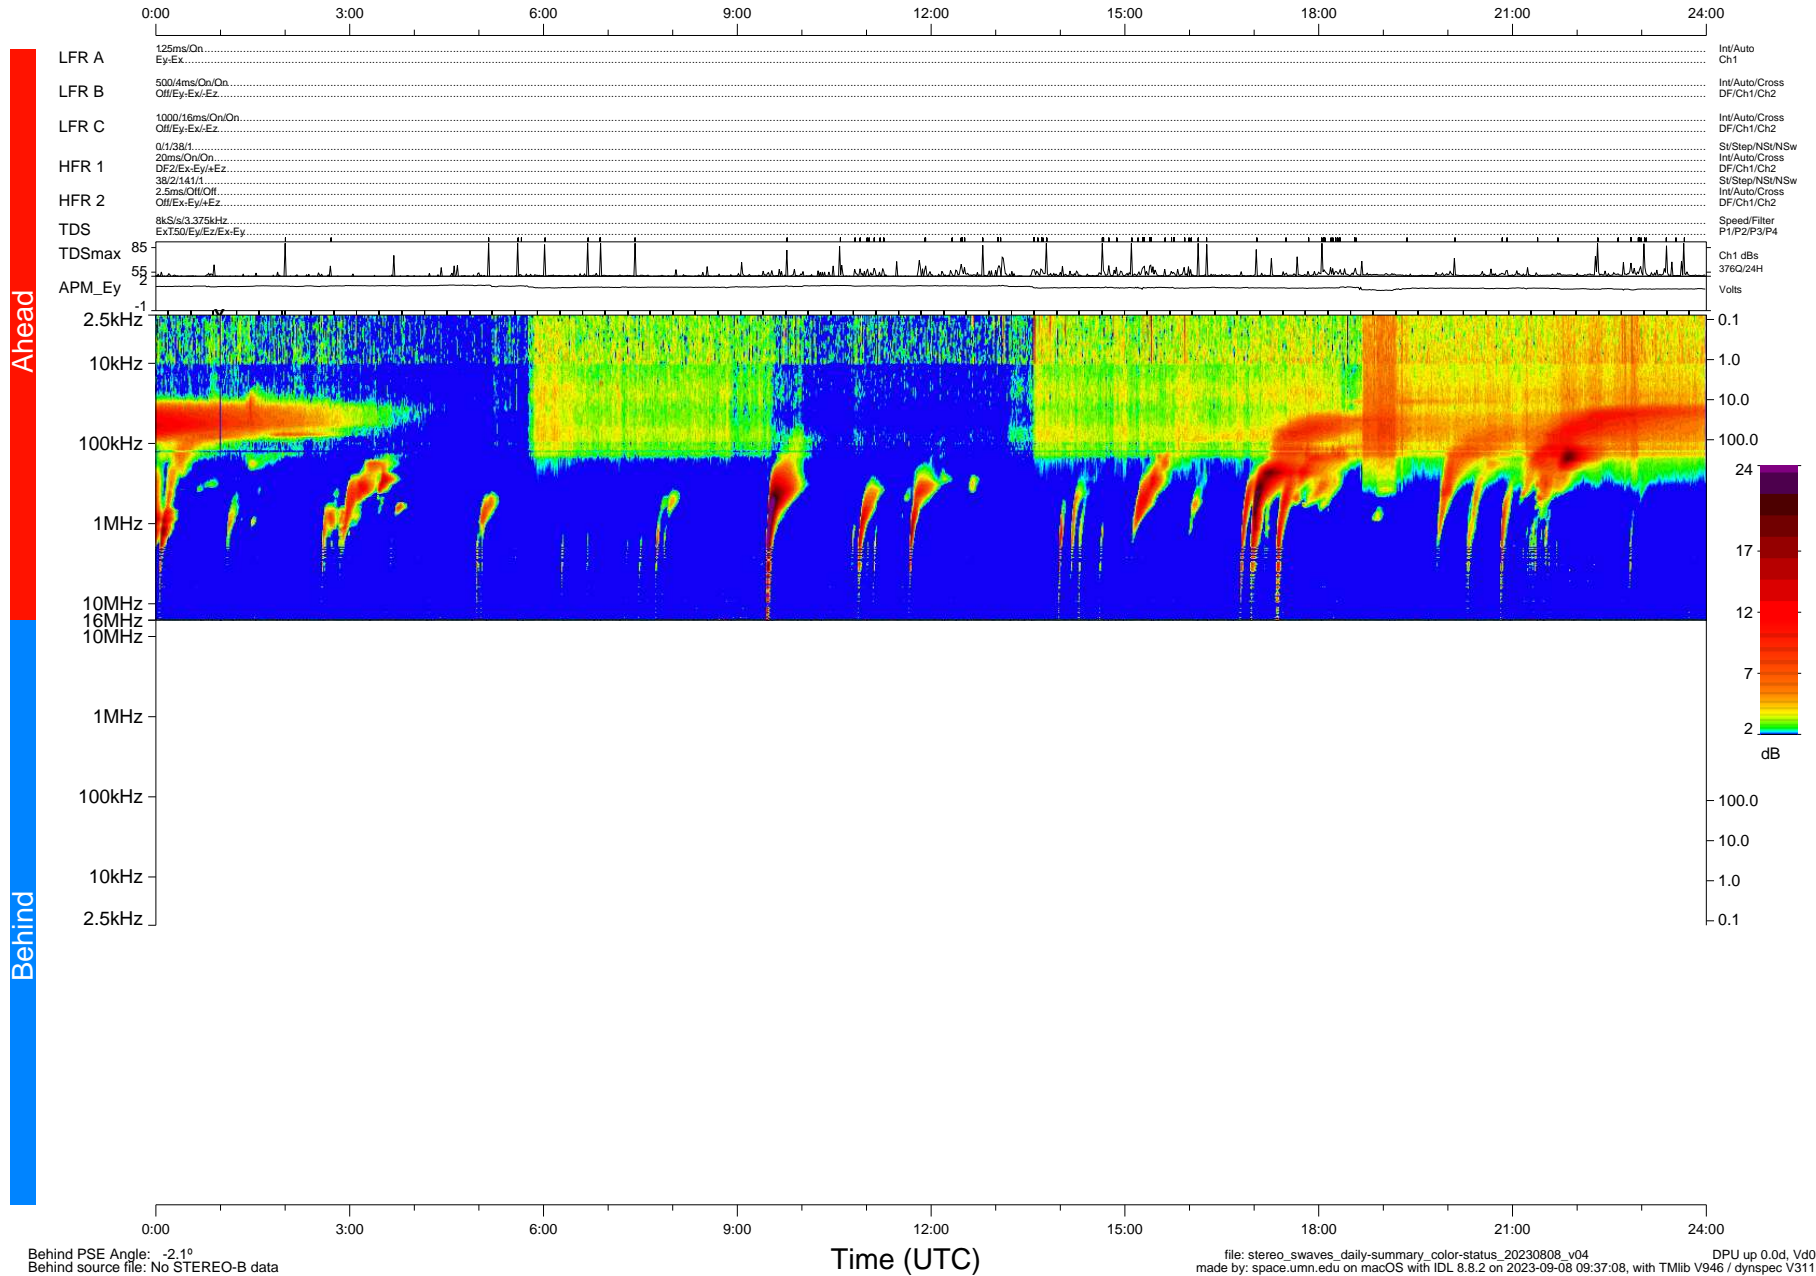

STEREO/WAVES Daily Summary - 08-Aug-2023 (DOY 220)

Ahead source file: swaves_ahead_2023_220_1_05.fin (Recovery: 100.0% HK, 107% Pkts)
 Ahead PSE Angle: -0.5°

DPU up 292.4d, V412d40

Behind PSE Angle: -2.1°
 Behind source file: No STEREO-B data

file: stereo_swaves_daily-summary_color-status_20230808_v04
 made by: space.umn.edu on macOS with IDL 8.8.2 on 2023-09-08 09:37:08, with Tlib V946 / dynspec V311
 DPU up 0.0d, Vd0