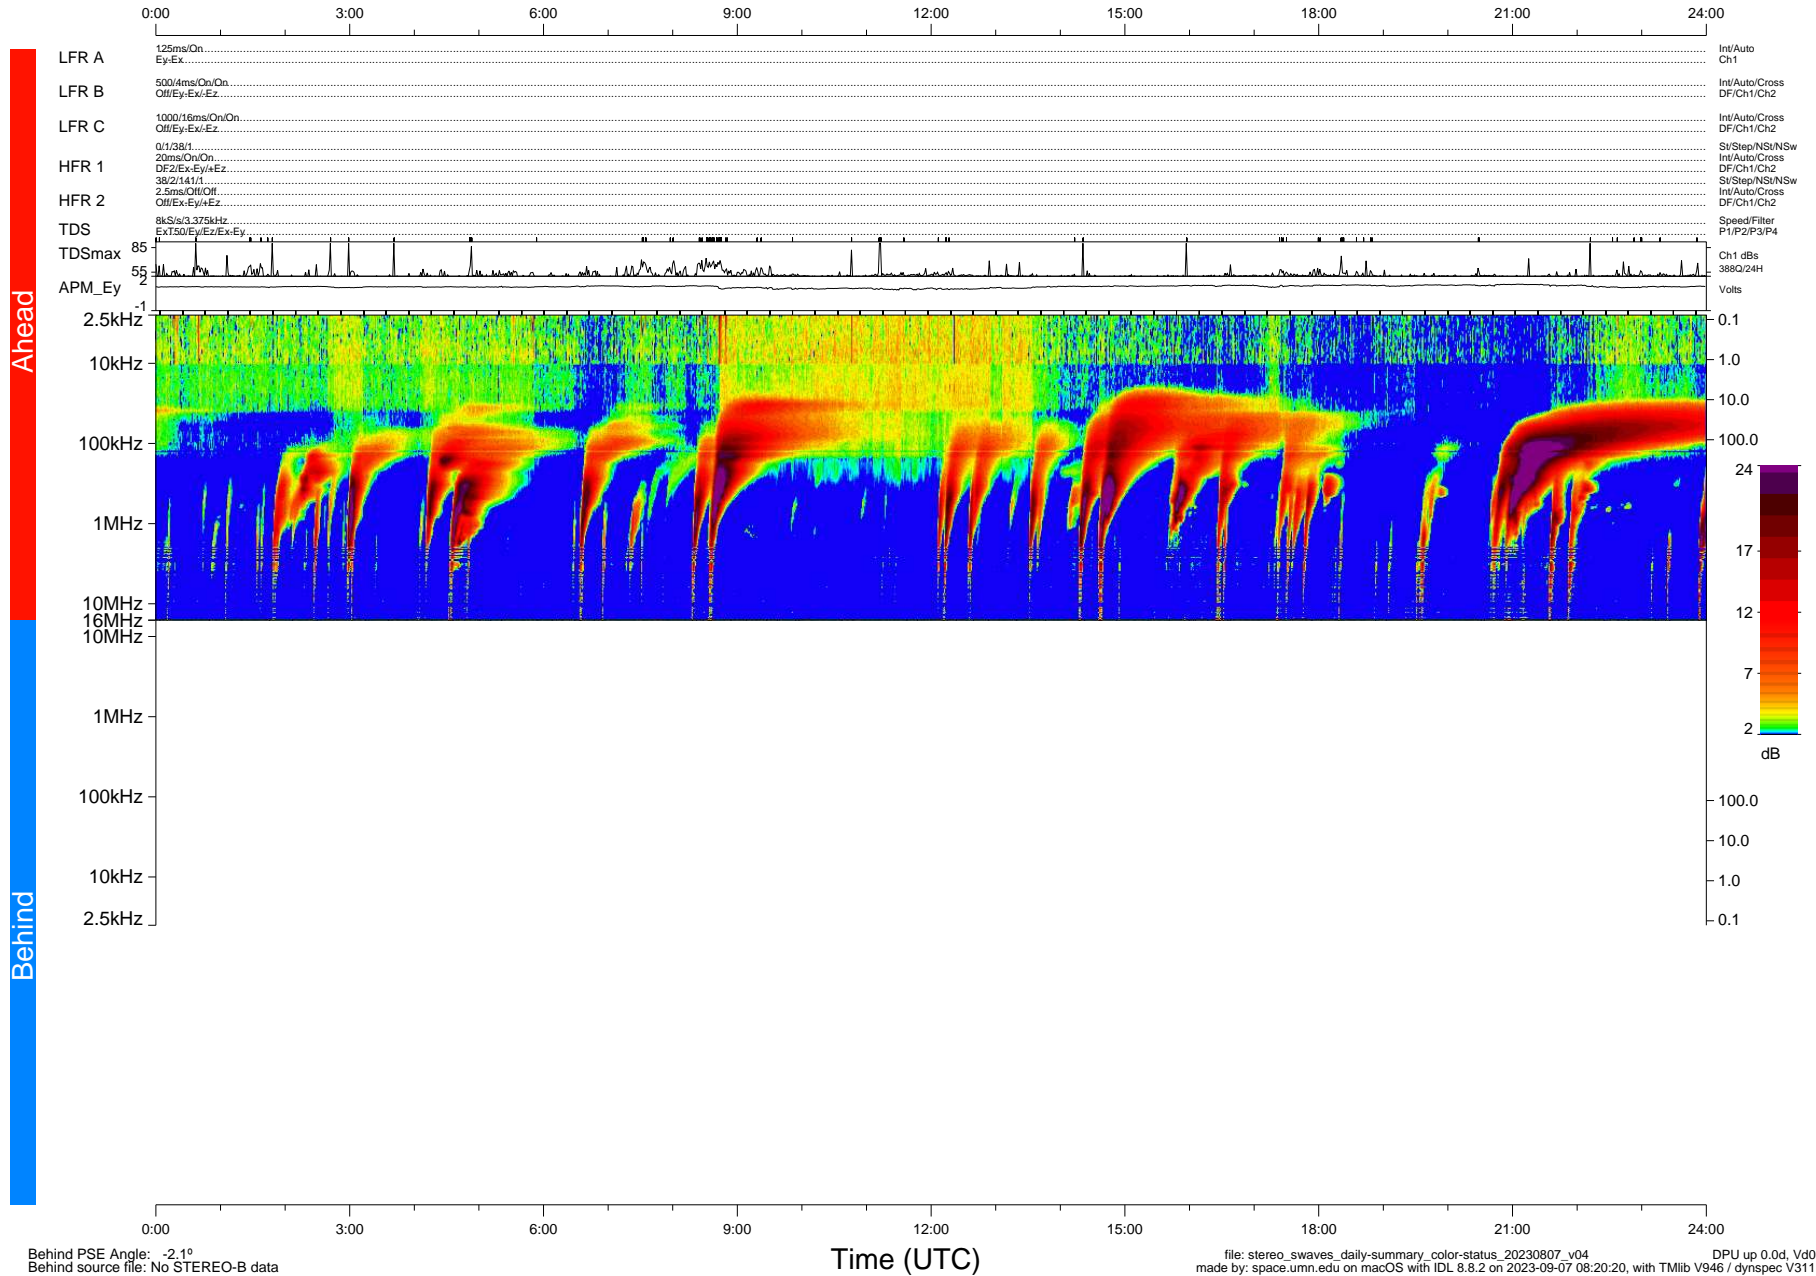

STEREO/WAVES Daily Summary - 07-Aug-2023 (DOY 219)

Ahead source file: swaves_ahead_2023_219_1_05.fin (Recovery: 100.0% HK, 109% Pkts)
Ahead PSE Angle: -0.7°

DPU up 291.4d, V412d40

Behind PSE Angle: -2.1°
Behind source file: No STEREO-B data