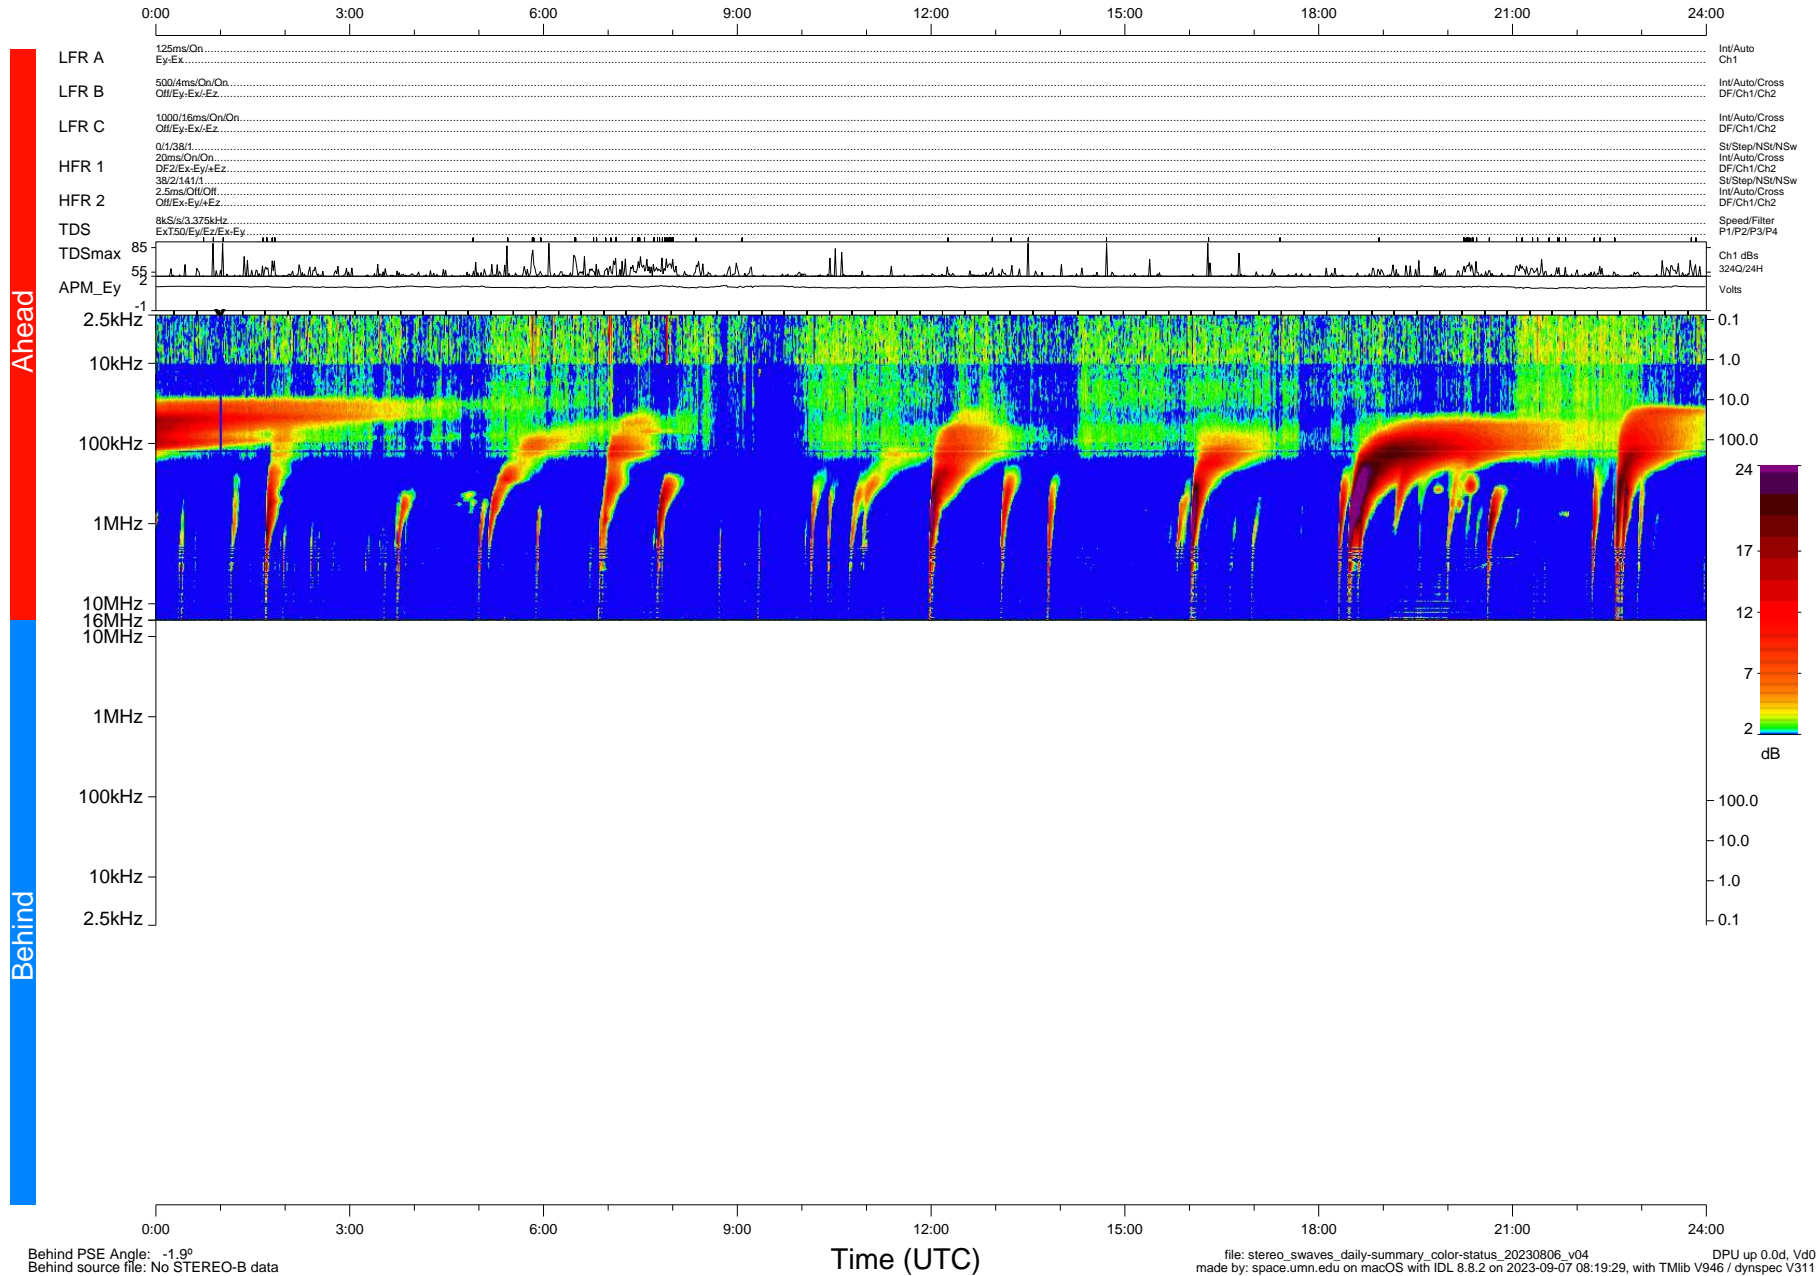

# STEREO/WAVES Daily Summary - 06-Aug-2023 (DOY 218)

Ahead source file: swaves\_ahead\_2023\_218\_1\_05.fin (Recovery: 100.0% HK, 100% Pkts)  
 Ahead PSE Angle: -0.7°

DPU up 290.4d, V412d40

Behind PSE Angle: -1.9°  
 Behind source file: No STEREO-B data