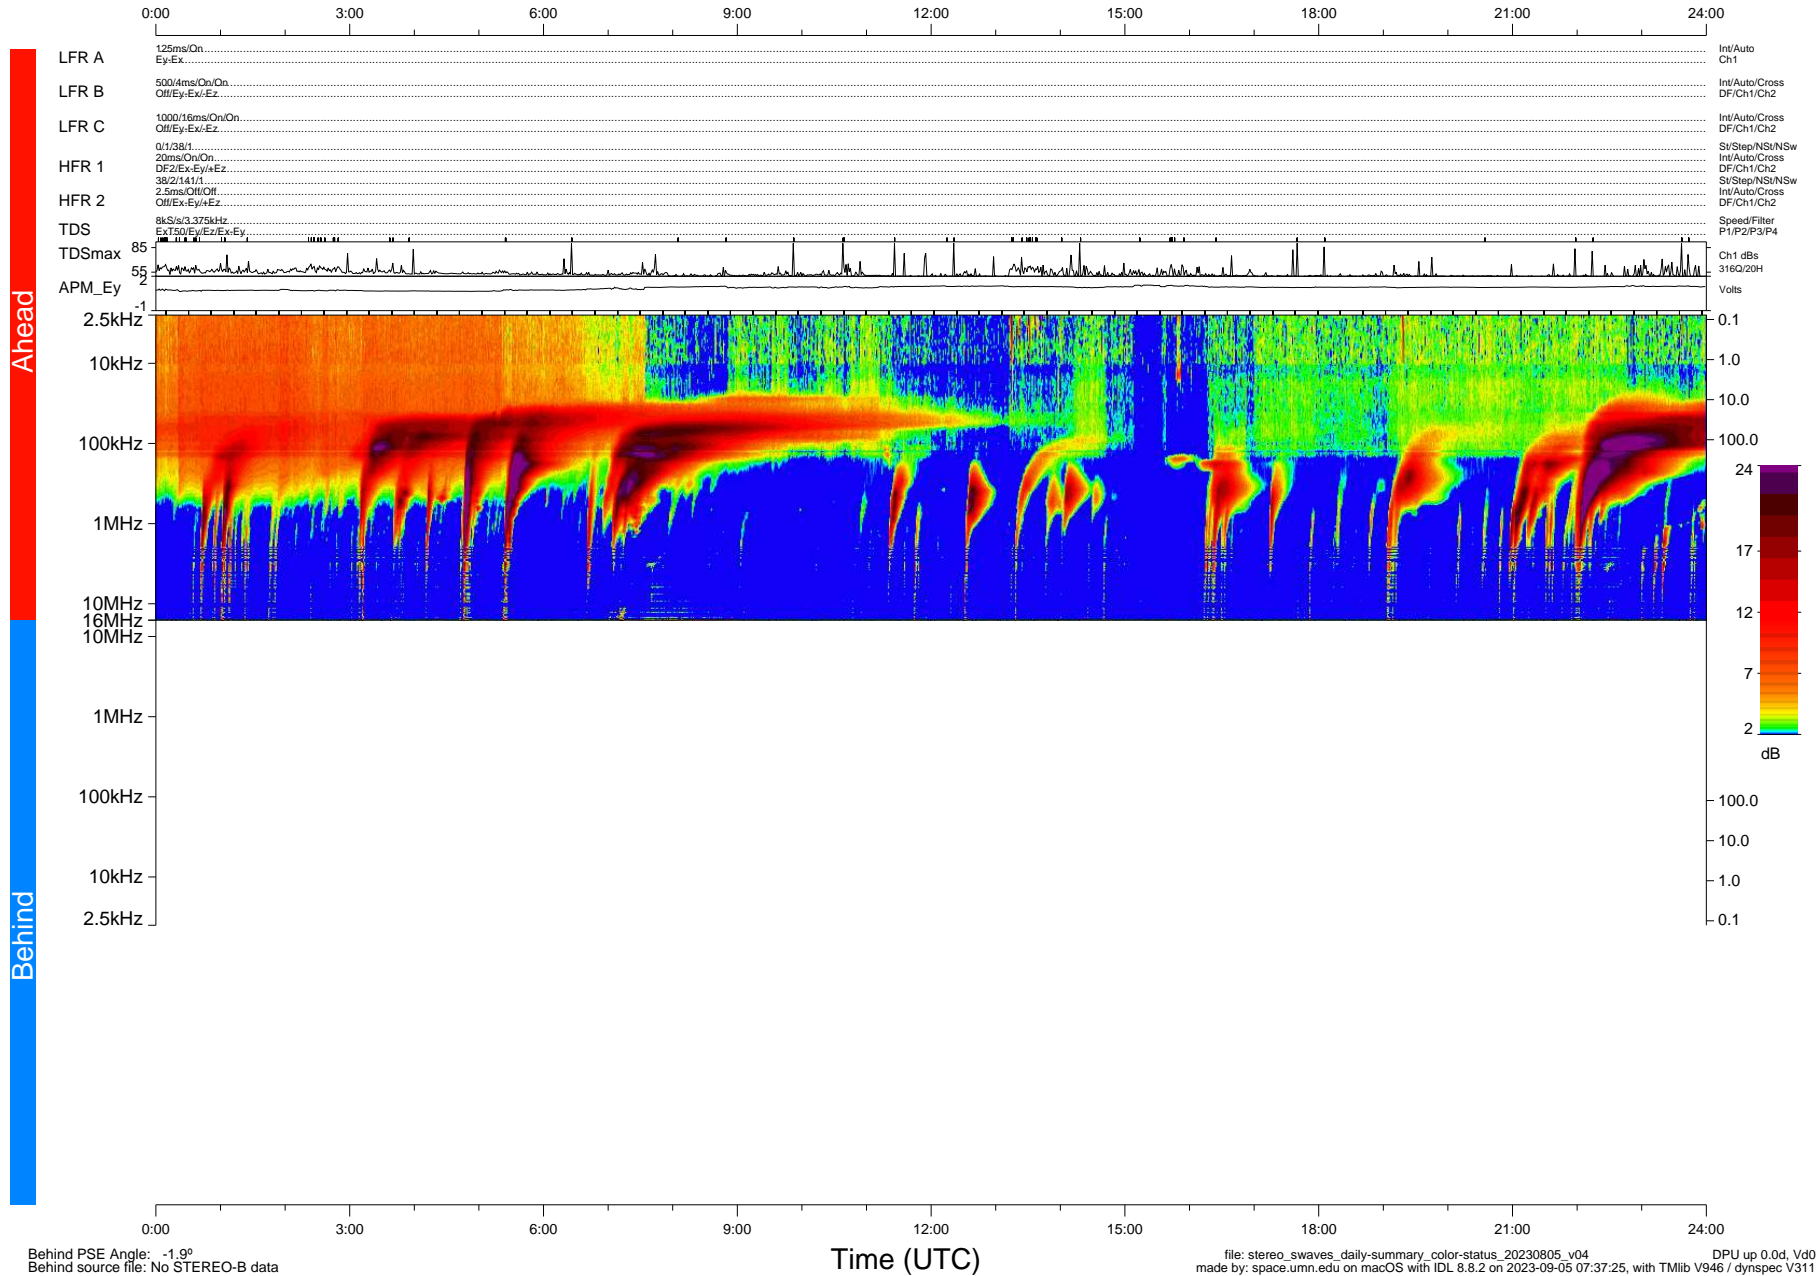

# STEREO/WAVES Daily Summary - 05-Aug-2023 (DOY 217)

Ahead source file: swaves\_ahead\_2023\_217\_1\_05.fin (Recovery: 100.0% HK, 98% Pkts)  
 Ahead PSE Angle: -0.9°

DPU up 289.4d, V412d40

Behind PSE Angle: -1.9°  
 Behind source file: No STEREO-B data

Time (UTC)

file: stereo\_swaves\_daily-summary\_color-status\_20230805\_v04 DPU up 0.0d, Vd0  
 made by: space.umn.edu on macOS with IDL 8.8.2 on 2023-09-05 07:37:25, with Tlib V946 / dynspec V311