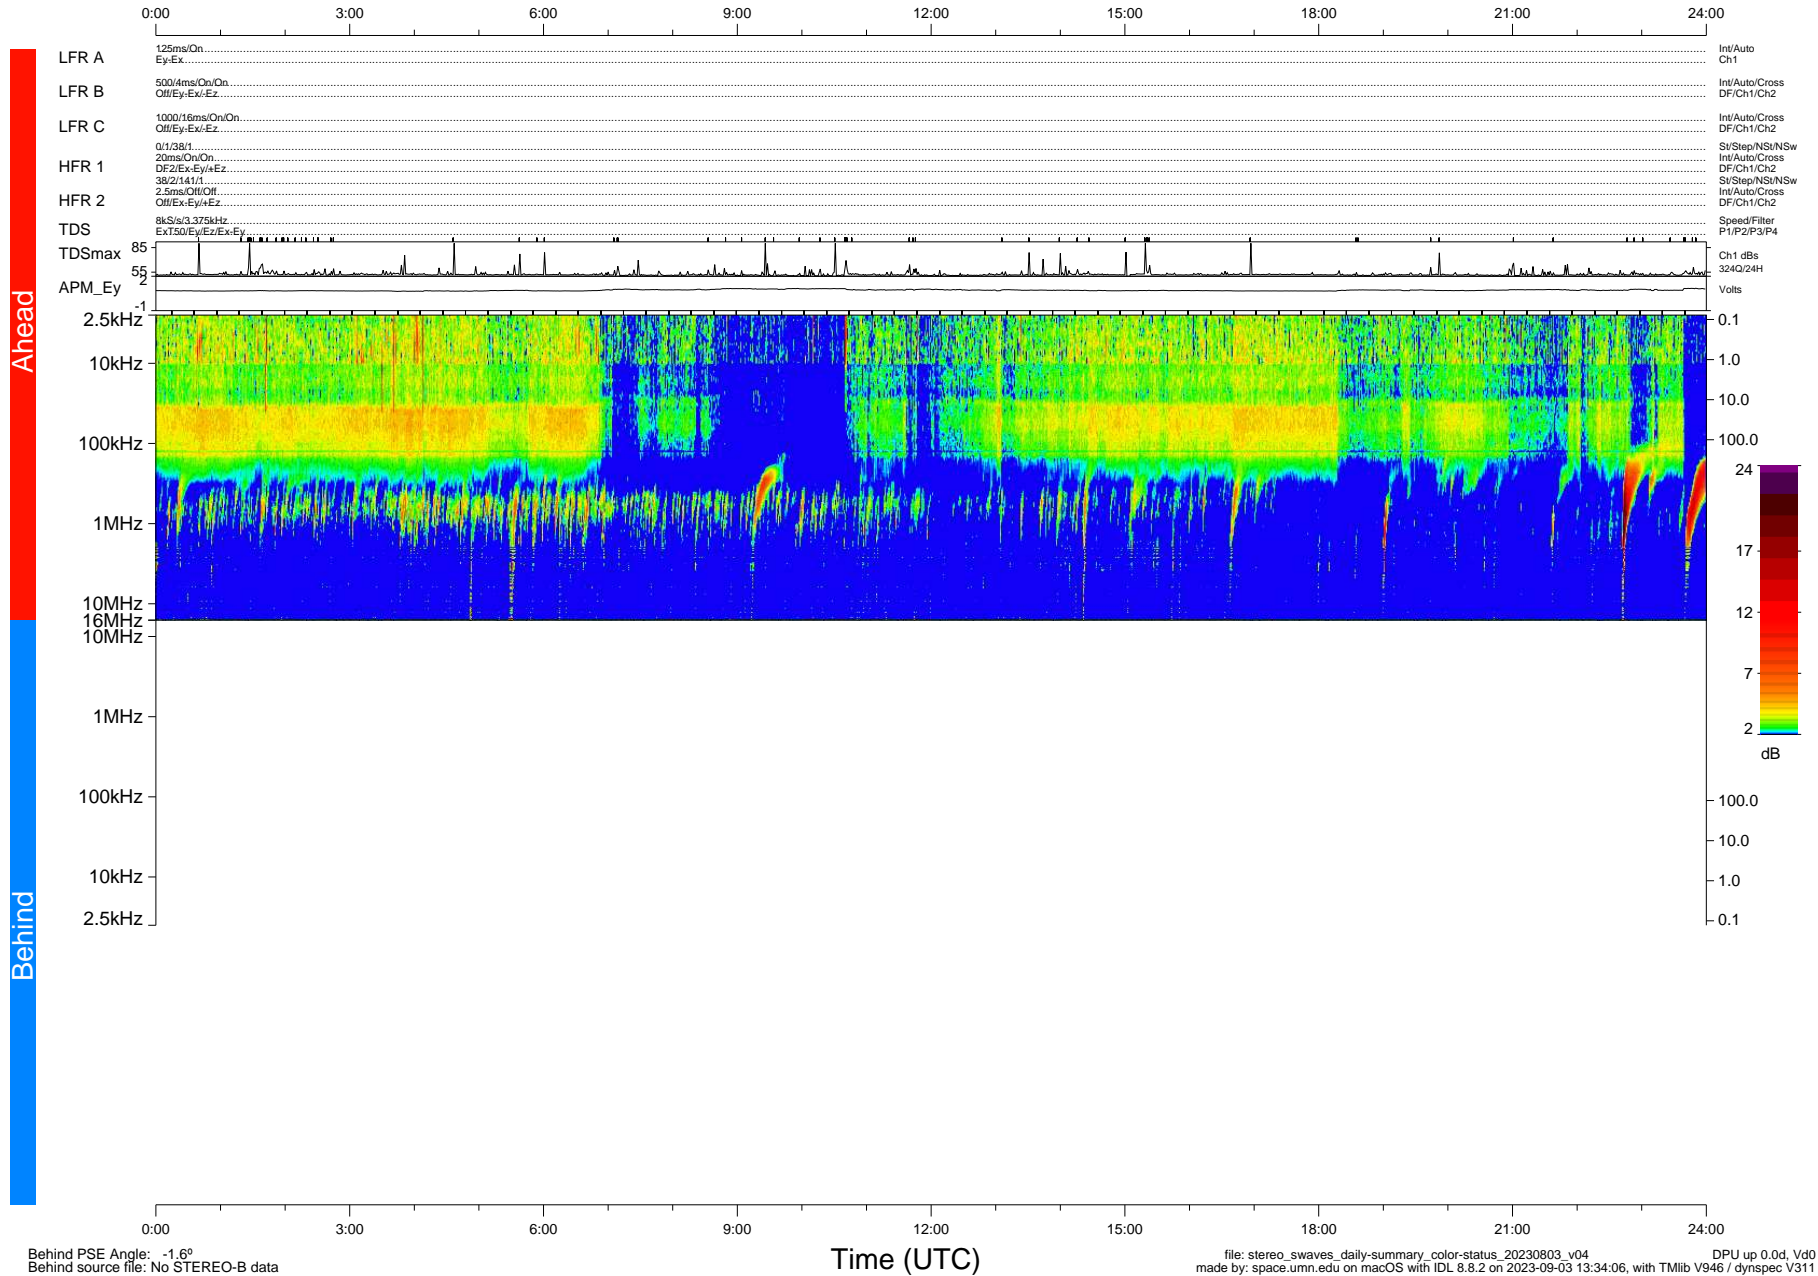

# STEREO/WAVES Daily Summary - 03-Aug-2023 (DOY 215)

Ahead source file: swaves\_ahead\_2023\_215\_1\_05.fin (Recovery: 100.0% HK, 100% Pkts)  
 Ahead PSE Angle: -1.0°

DPU up 287.4d, V412d40

Behind PSE Angle: -1.6°  
 Behind source file: No STEREO-B data

Time (UTC)

file: stereo\_swaves\_daily-summary\_color-status\_20230803\_v04 DPU up 0.0d, Vd0  
 made by: space.umn.edu on macOS with IDL 8.8.2 on 2023-09-03 13:34:06, with Tlib V946 / dynspec V311