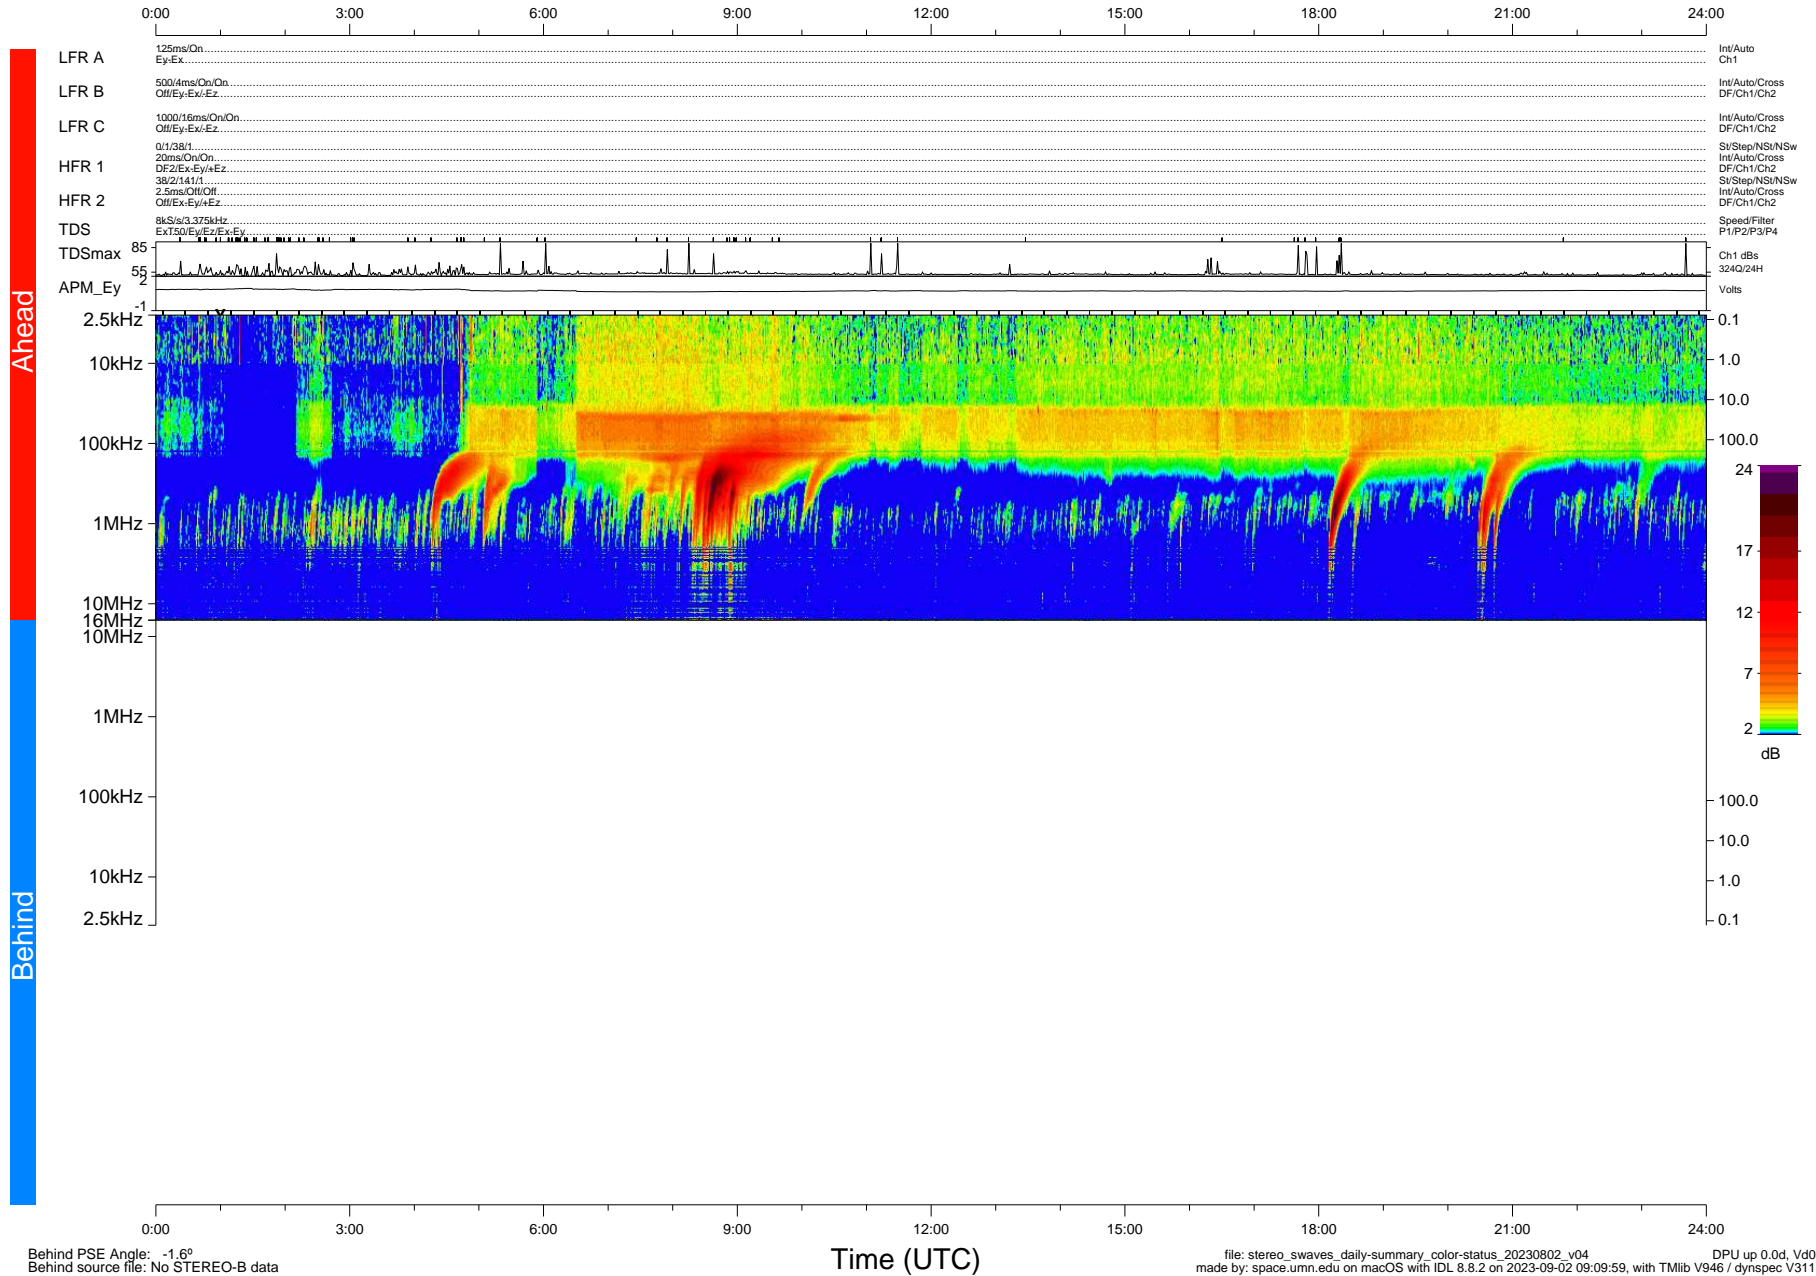

STEREO/WAVES Daily Summary - 02-Aug-2023 (DOY 214)

Ahead source file: swaves_ahead_2023_214_1_05.fin (Recovery: 100.0% HK, 100% Pkts)
 Ahead PSE Angle: -1.2°

DPU up 286.4d, V412d40

Behind PSE Angle: -1.6°
 Behind source file: No STEREO-B data

Time (UTC)

file: stereo_swaves_daily-summary_color-status_20230802_v04
 made by: space.umn.edu on macOS with IDL 8.8.2 on 2023-09-02 09:09:59, with Tlib V946 / dynspec V311
 DPU up 0.0d, Vd0