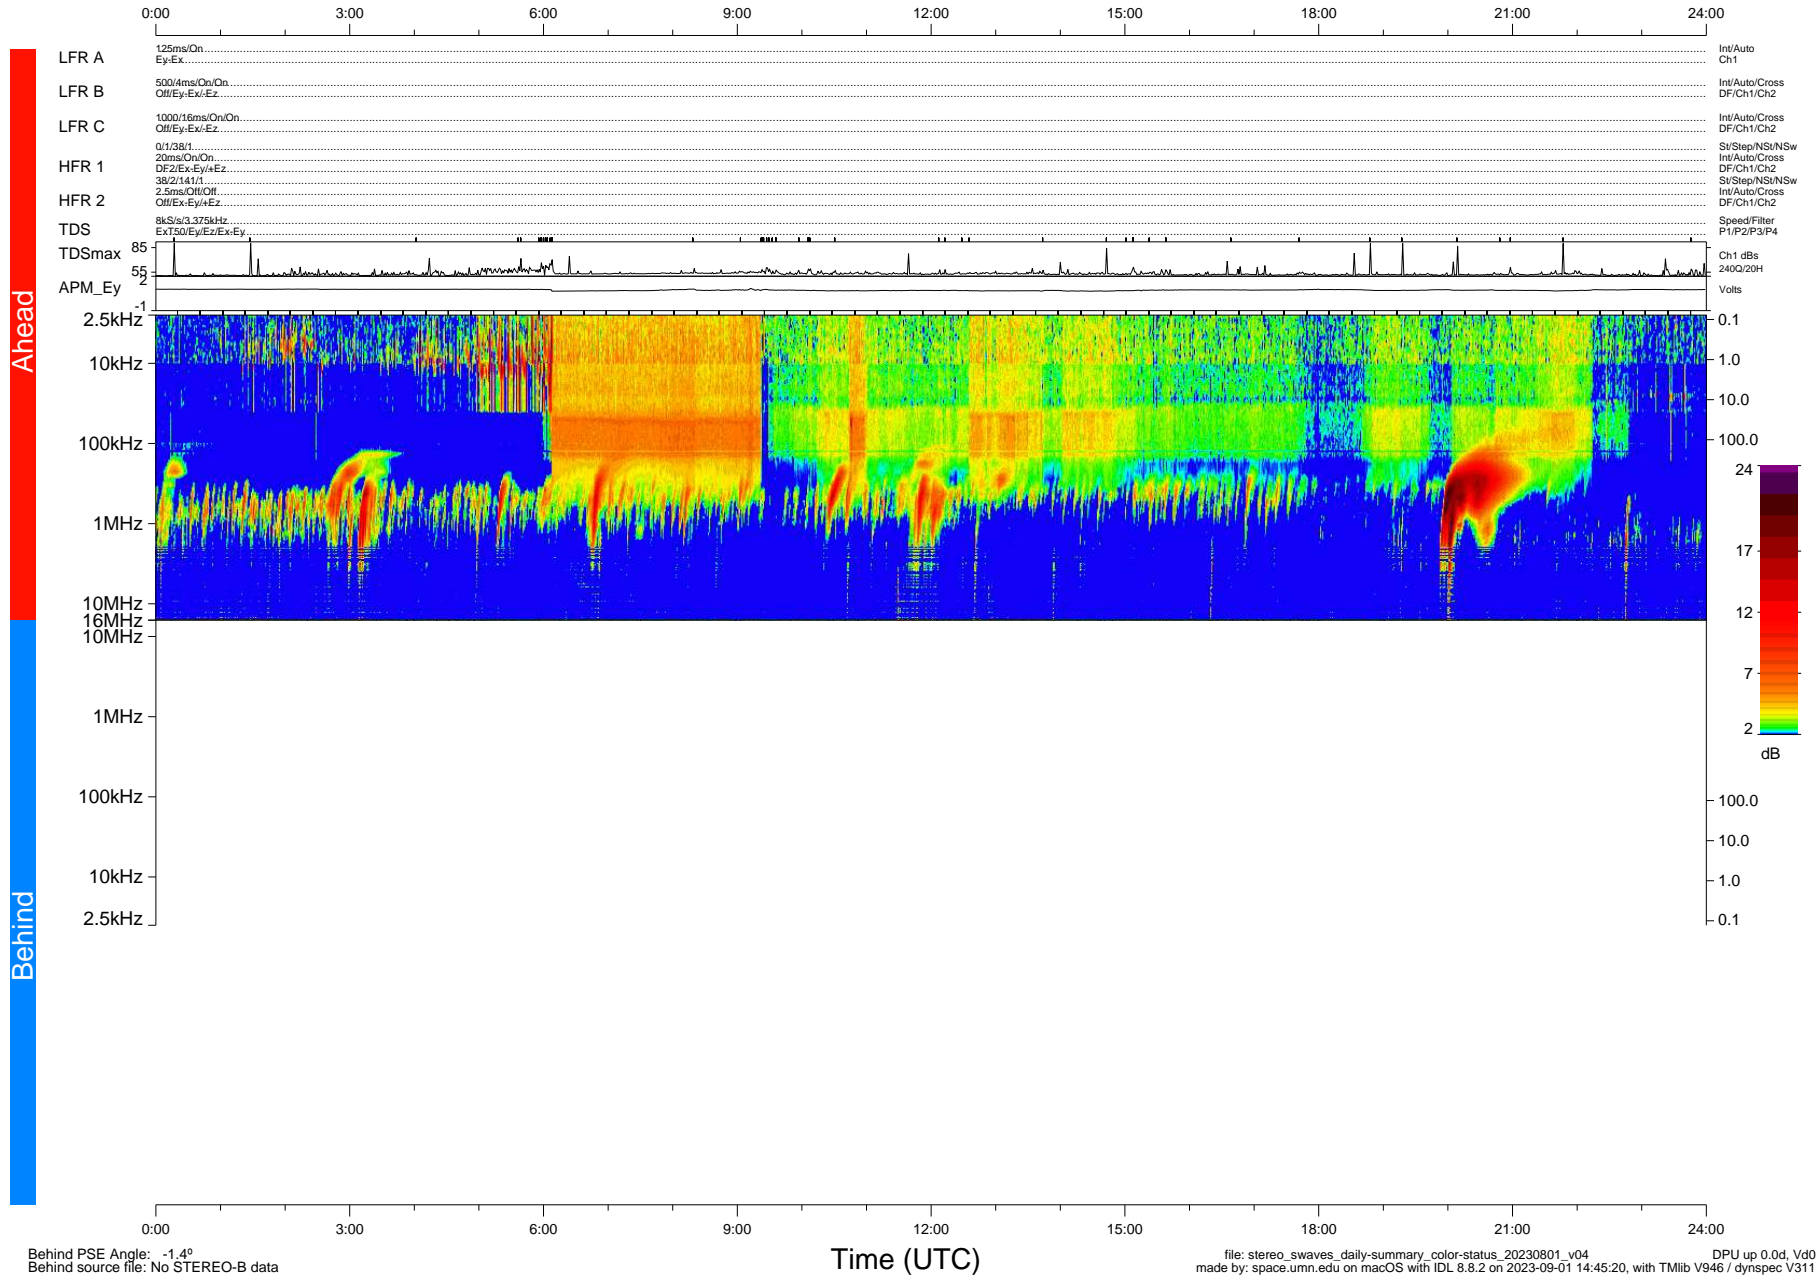

STEREO/WAVES Daily Summary - 01-Aug-2023 (DOY 213)

Ahead source file: swaves_ahead_2023_213_1_05.fin (Recovery: 100.0% HK, 87% PKts)
 Ahead PSE Angle: -1.2°

DPU up 285.4d, V412d40

Behind PSE Angle: -1.4°
 Behind source file: No STEREO-B data

file: stereo_swaves_daily-summary_color-status_20230801_v04 DPU up 0.0d, Vd0
 made by: space.umn.edu on macOS with IDL 8.8.2 on 2023-09-01 14:45:20, with Tlib V946 / dynspec V311