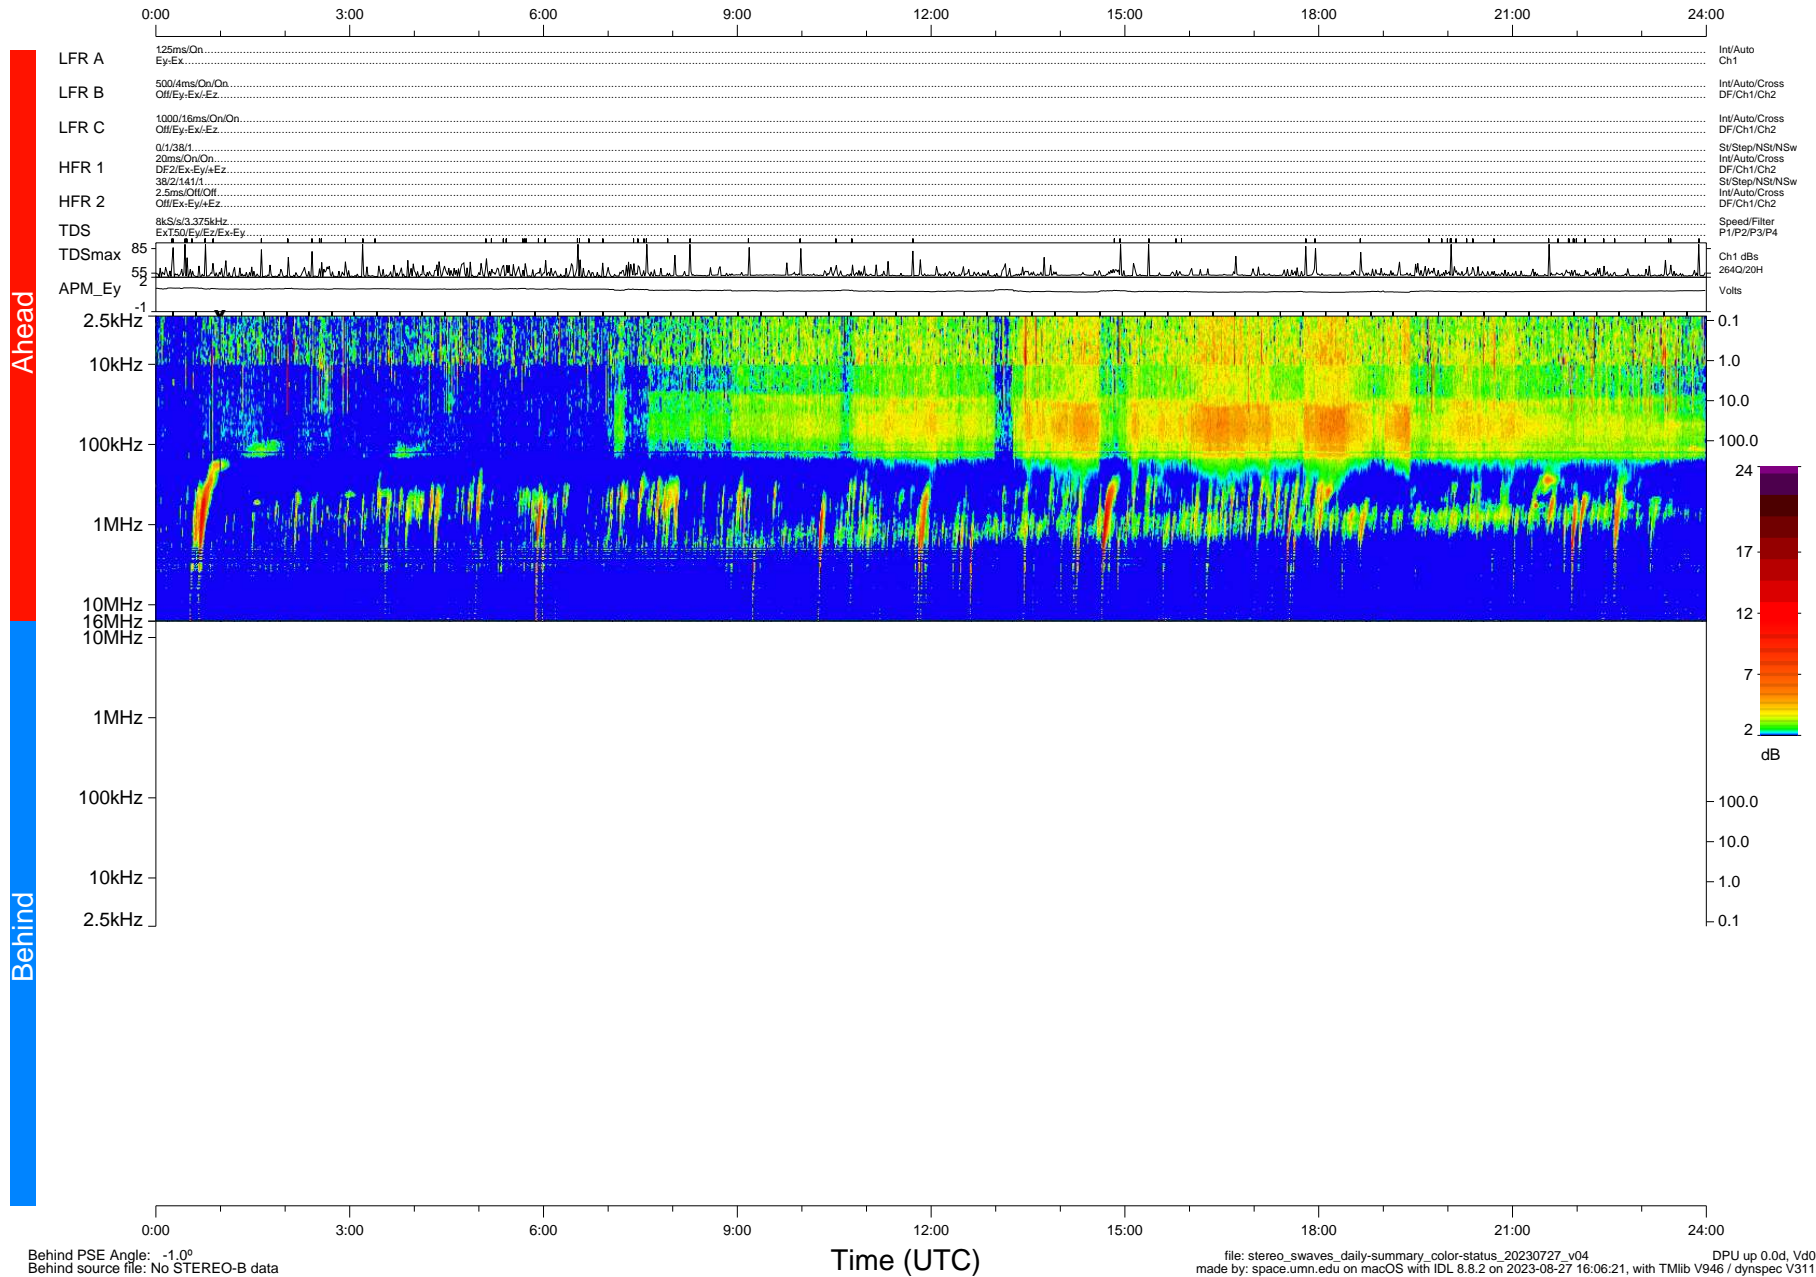

STEREO/WAVES Daily Summary - 27-Jul-2023 (DOY 208)

Ahead source file: swaves_ahead_2023_208_1_05.fin (Recovery: 100.0% HK, 90% Pkts)
 Ahead PSE Angle: -1.8°

DPU up 280.4d, V412d40

Behind PSE Angle: -1.0°
 Behind source file: No STEREO-B data

Time (UTC)

file: stereo_swaves_daily-summary_color-status_20230727_v04 DPU up 0.0d, Vd0
 made by: space.umn.edu on macOS with IDL 8.8.2 on 2023-08-27 16:06:21, with Tlib V946 / dynspec V311