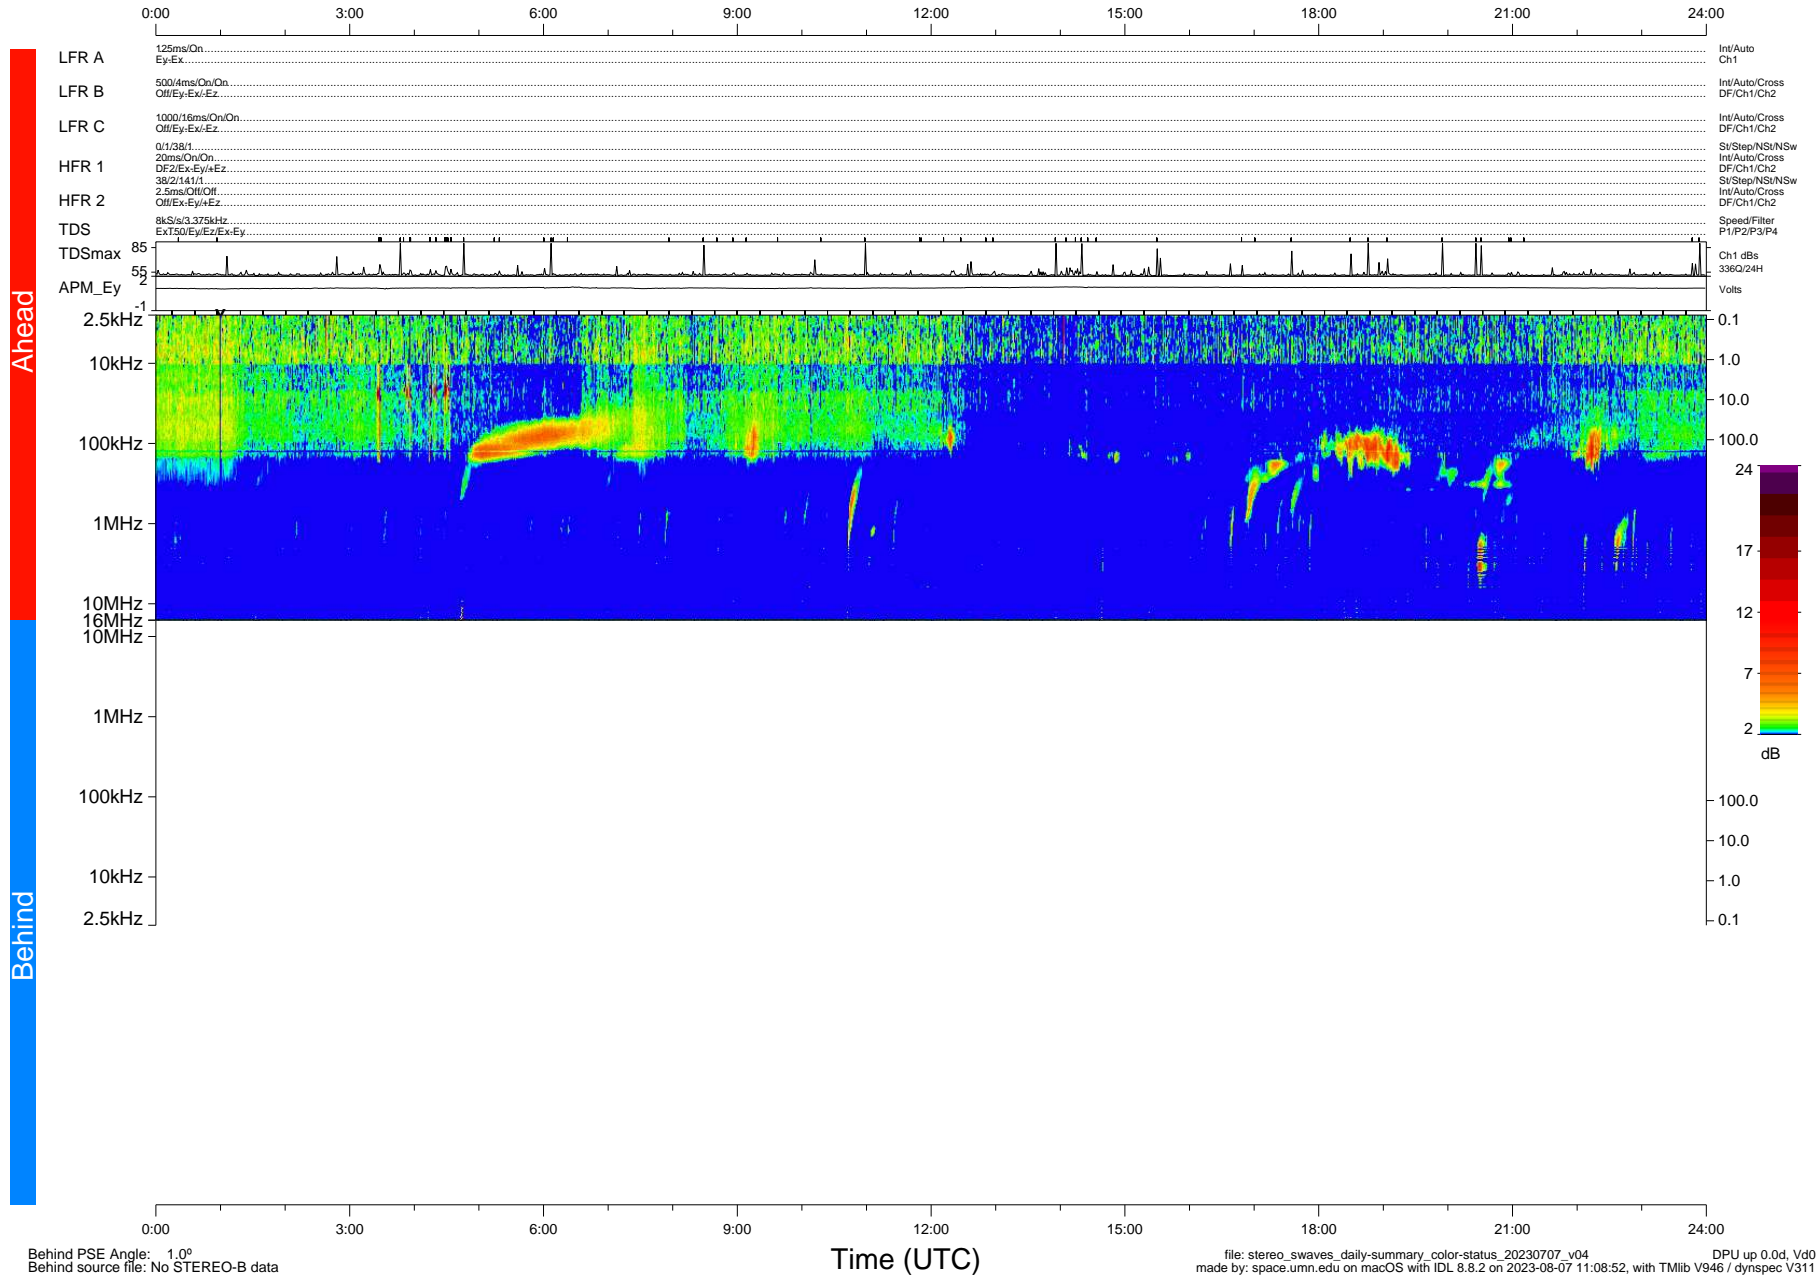

STEREO/WAVES Daily Summary - 07-Jul-2023 (DOY 188)

Ahead source file: swaves_ahead_2023_188_1_05.fin (Recovery: 100.0% HK, 102% Pkts)
Ahead PSE Angle: -3.8°

DPU up 260.4d, V412d40

Behind PSE Angle: 1.0°
Behind source file: No STEREO-B data

Time (UTC)