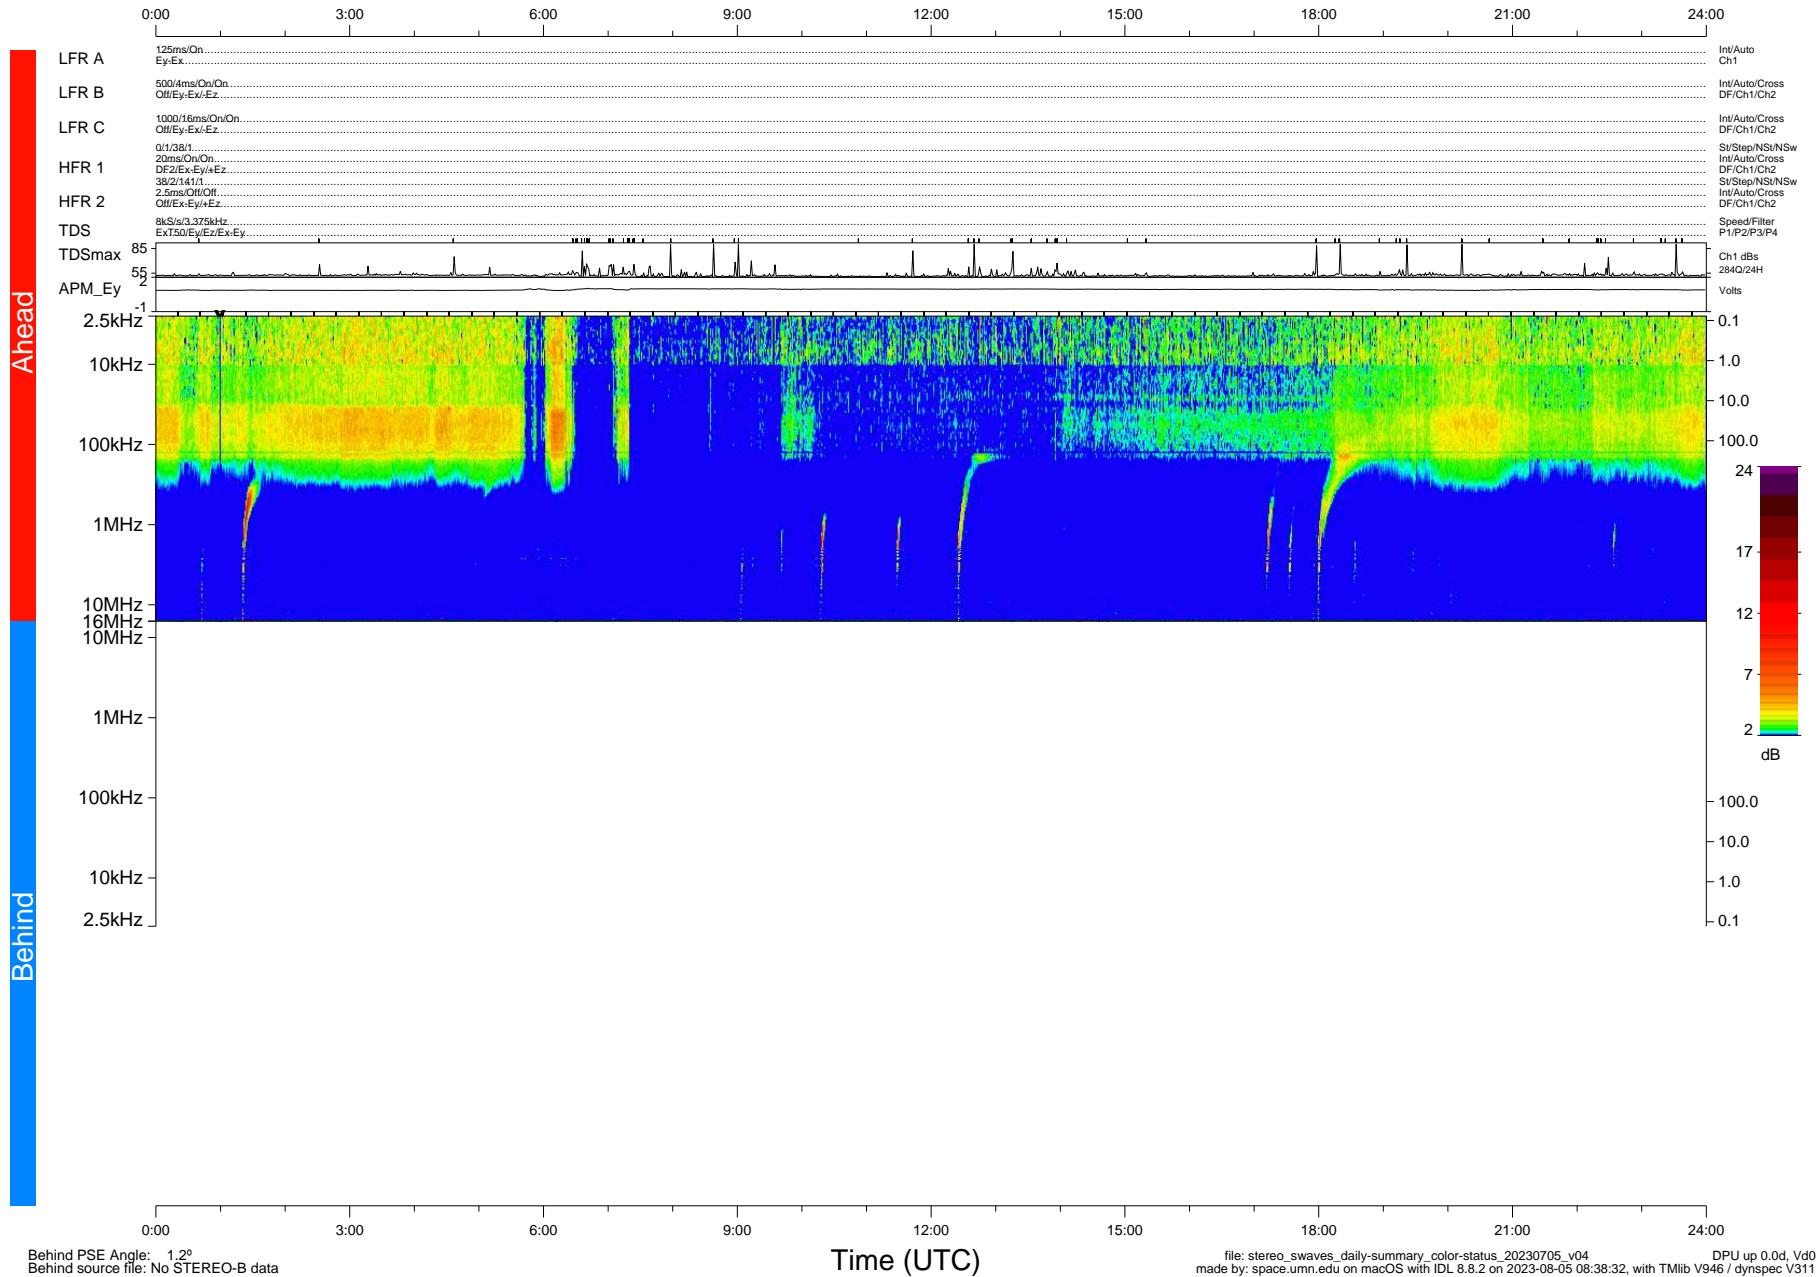

STEREO/WAVES Daily Summary - 05-Jul-2023 (DOY 186)

Ahead source file: swaves_ahead_2023_186_1_05.fin (Recovery: 100.0% HK, 94% PKts)
 Ahead PSE Angle: -4.0°

DPU up 258.4d, V412d40

Behind PSE Angle: 1.2°
 Behind source file: No STEREO-B data

file: stereo_swaves_daily-summary_color-status_20230705_v04 DPU up 0.0d, Vd0
 made by: space.umn.edu on macOS with IDL 8.8.2 on 2023-08-05 08:38:32, with Tlib V946 / dynspec V311