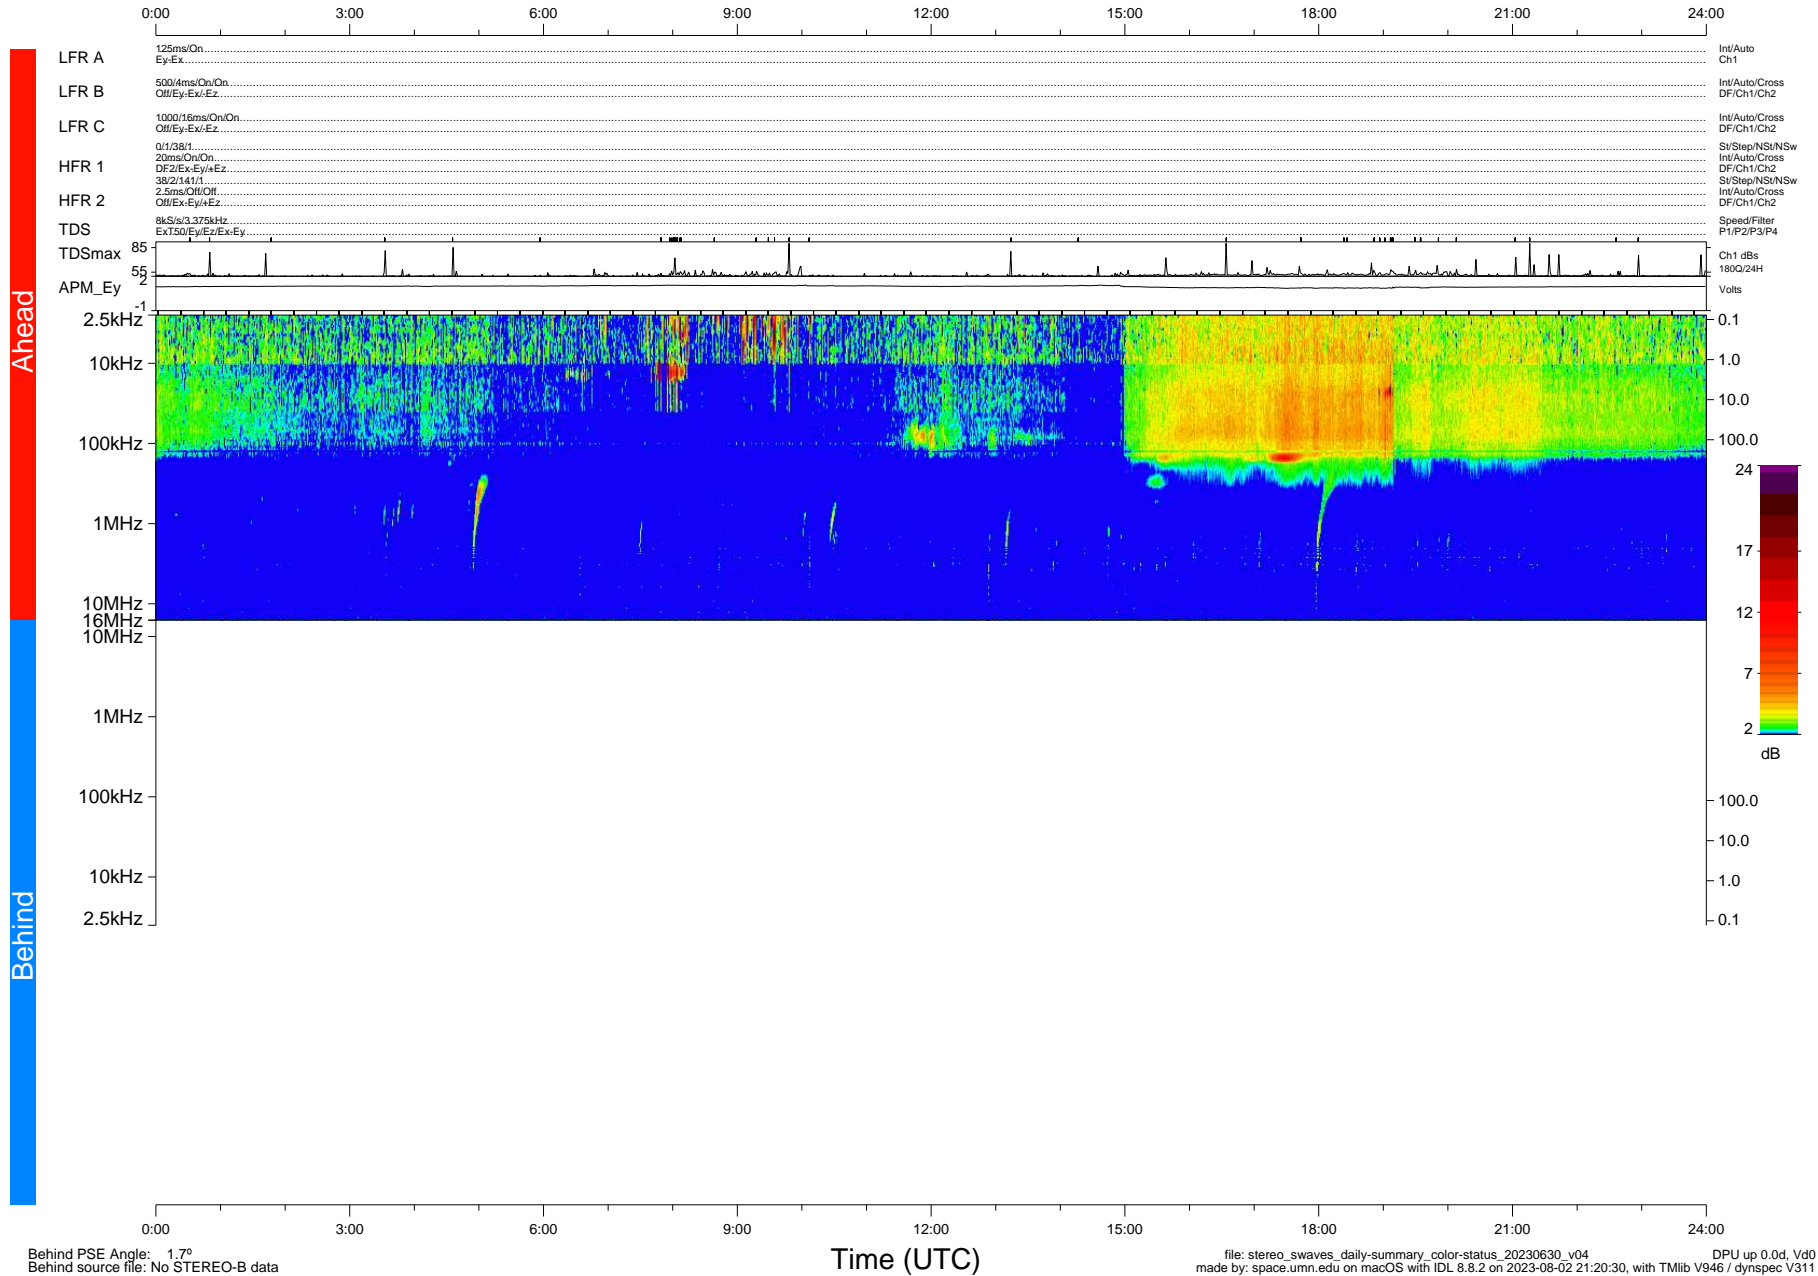

STEREO/WAVES Daily Summary - 30-Jun-2023 (DOY 181)

Ahead source file: swaves_ahead_2023_181_1_05.fin (Recovery: 100.0% HK, 79% Pkts)
Ahead PSE Angle: -4.5°

DPU up 253.4d, V412d40

Behind PSE Angle: 1.7°
Behind source file: No STEREO-B data