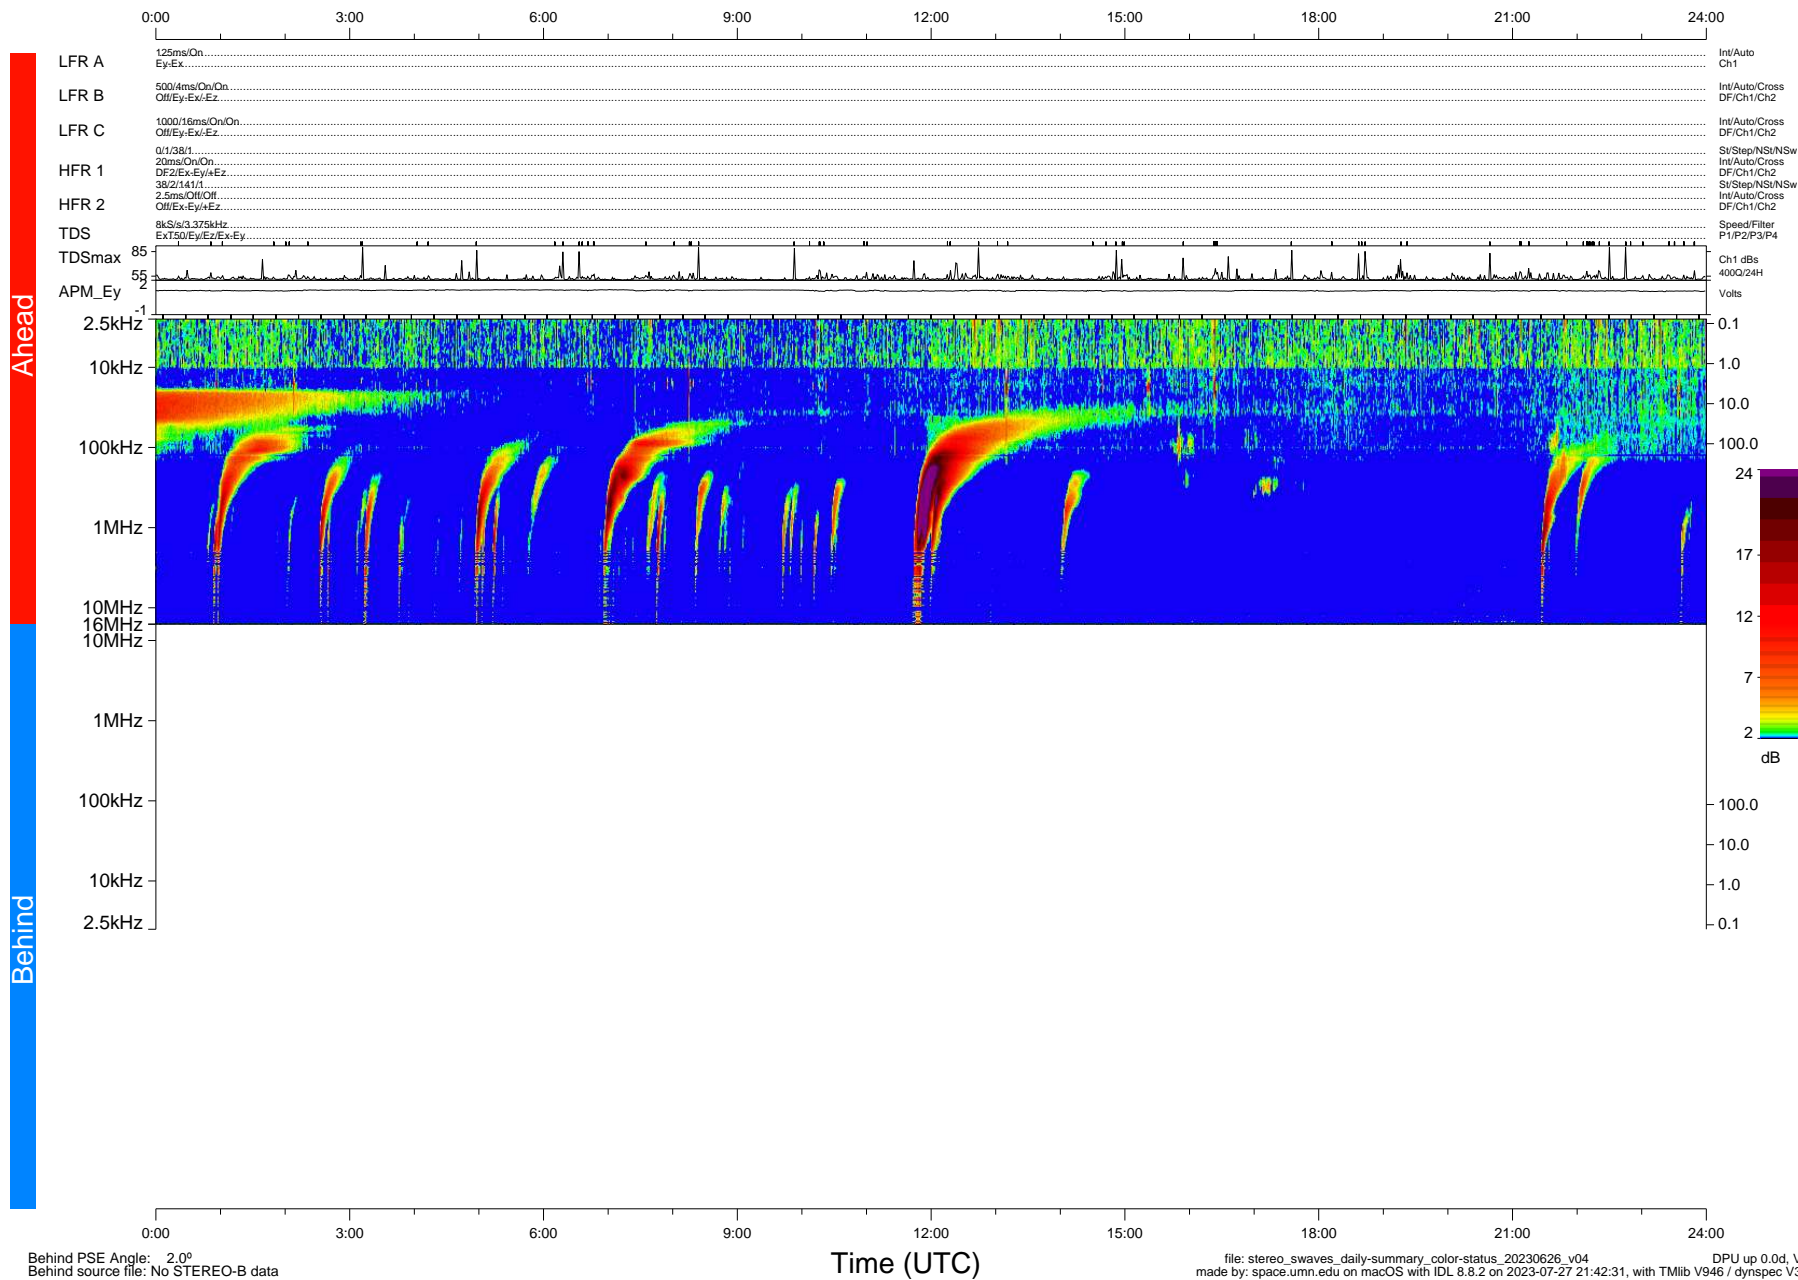

STEREO/WAVES Daily Summary - 26-Jun-2023 (DOY 177)

Ahead source file: swaves_ahead_2023_177_1_05.fin (Recovery: 100.0% HK, 111% Pkts)
Ahead PSE Angle: -4.9°

DPU up 249.4d, V412d40

Behind PSE Angle: 2.0°
Behind source file: No STEREO-B data