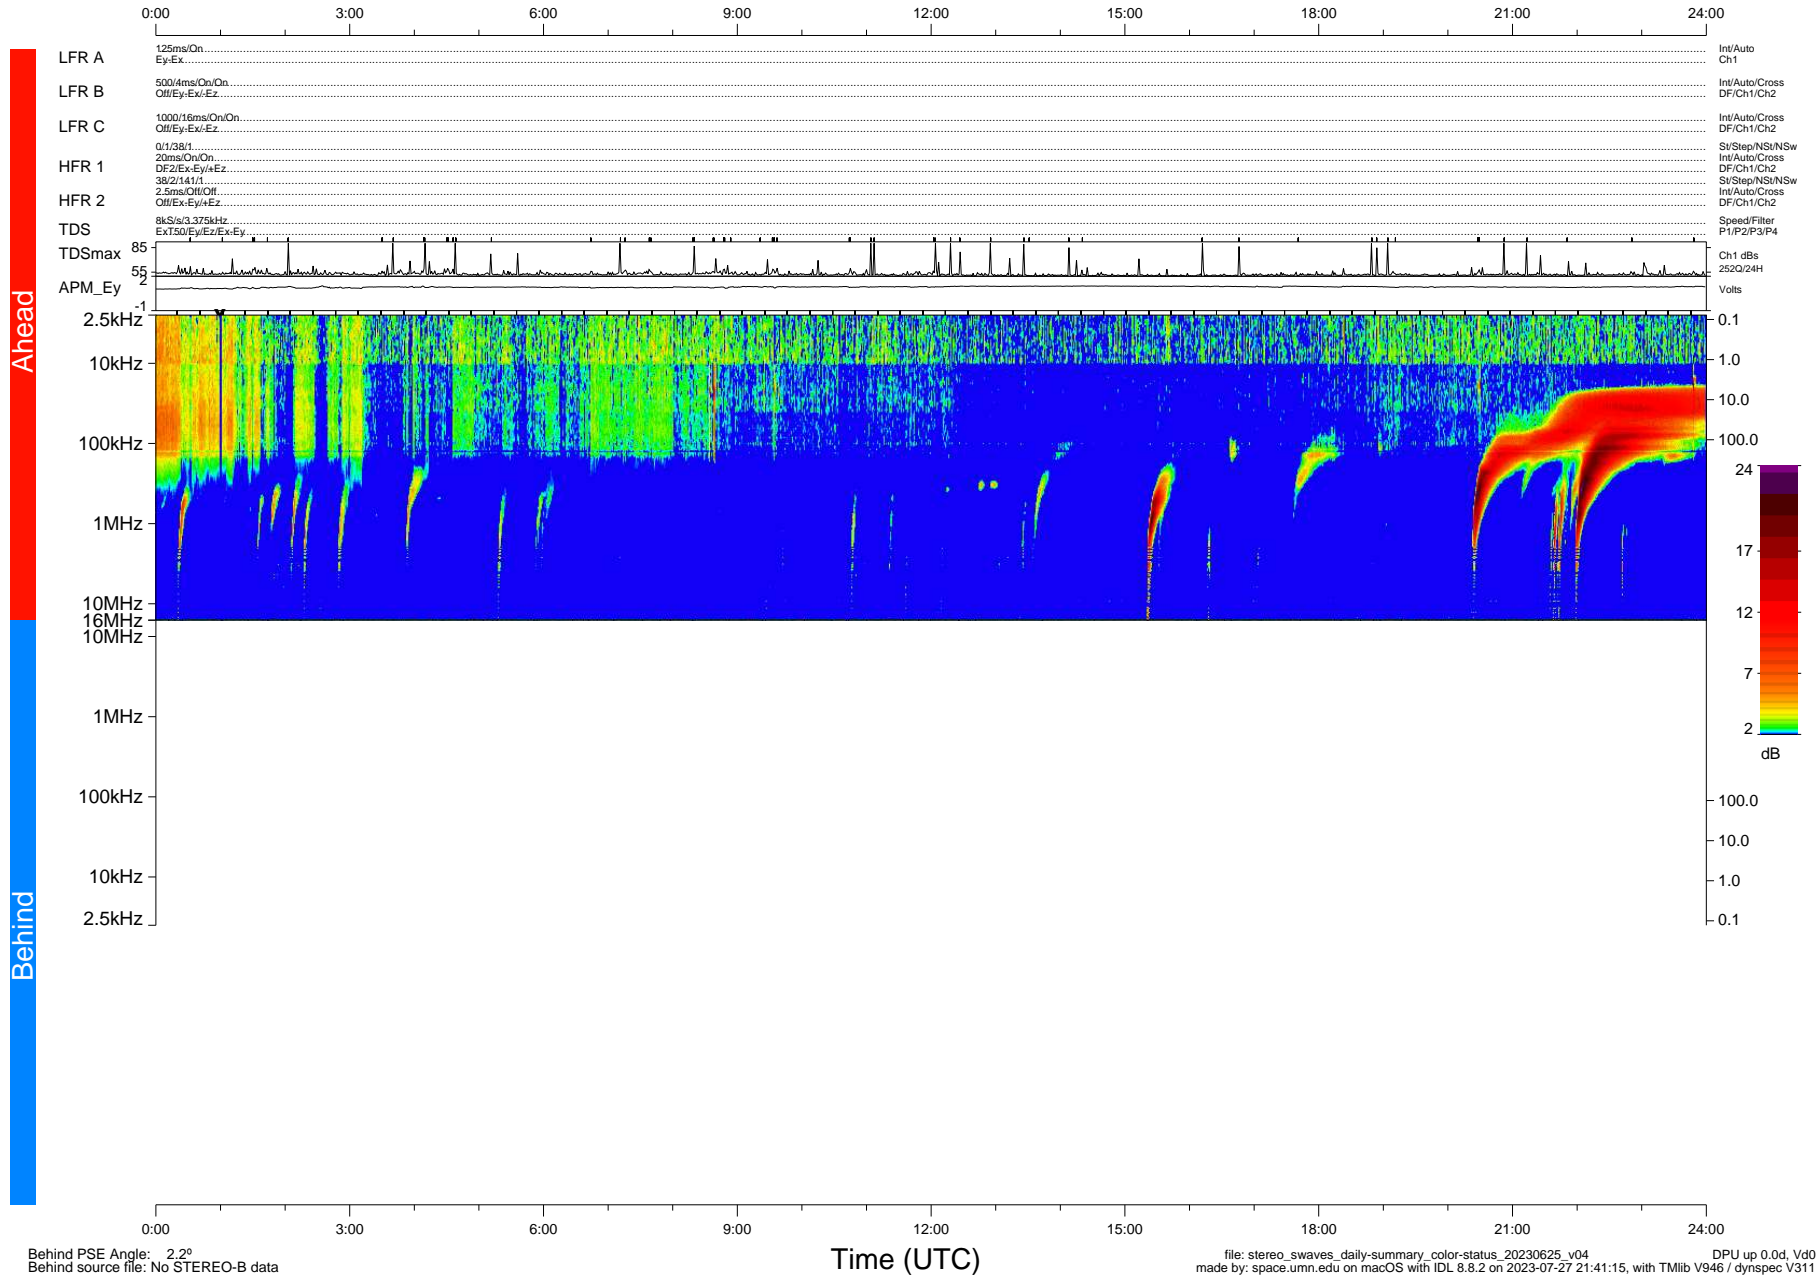

# STEREO/WAVES Daily Summary - 25-Jun-2023 (DOY 176)

Ahead source file: swaves\_ahead\_2023\_176\_1\_05.fin (Recovery: 100.0% HK, 88% Pkts)  
 Ahead PSE Angle: -4.9°

DPU up 248.4d, V412d40

Behind PSE Angle: 2.2°  
 Behind source file: No STEREO-B data

file: stereo\_swaves\_daily-summary\_color-status\_20230625\_v04  
 made by: space.umn.edu on macOS with IDL 8.8.2 on 2023-07-27 21:41:15, with Tlib V946 / dynspec V311  
 DPU up 0.0d, Vd0