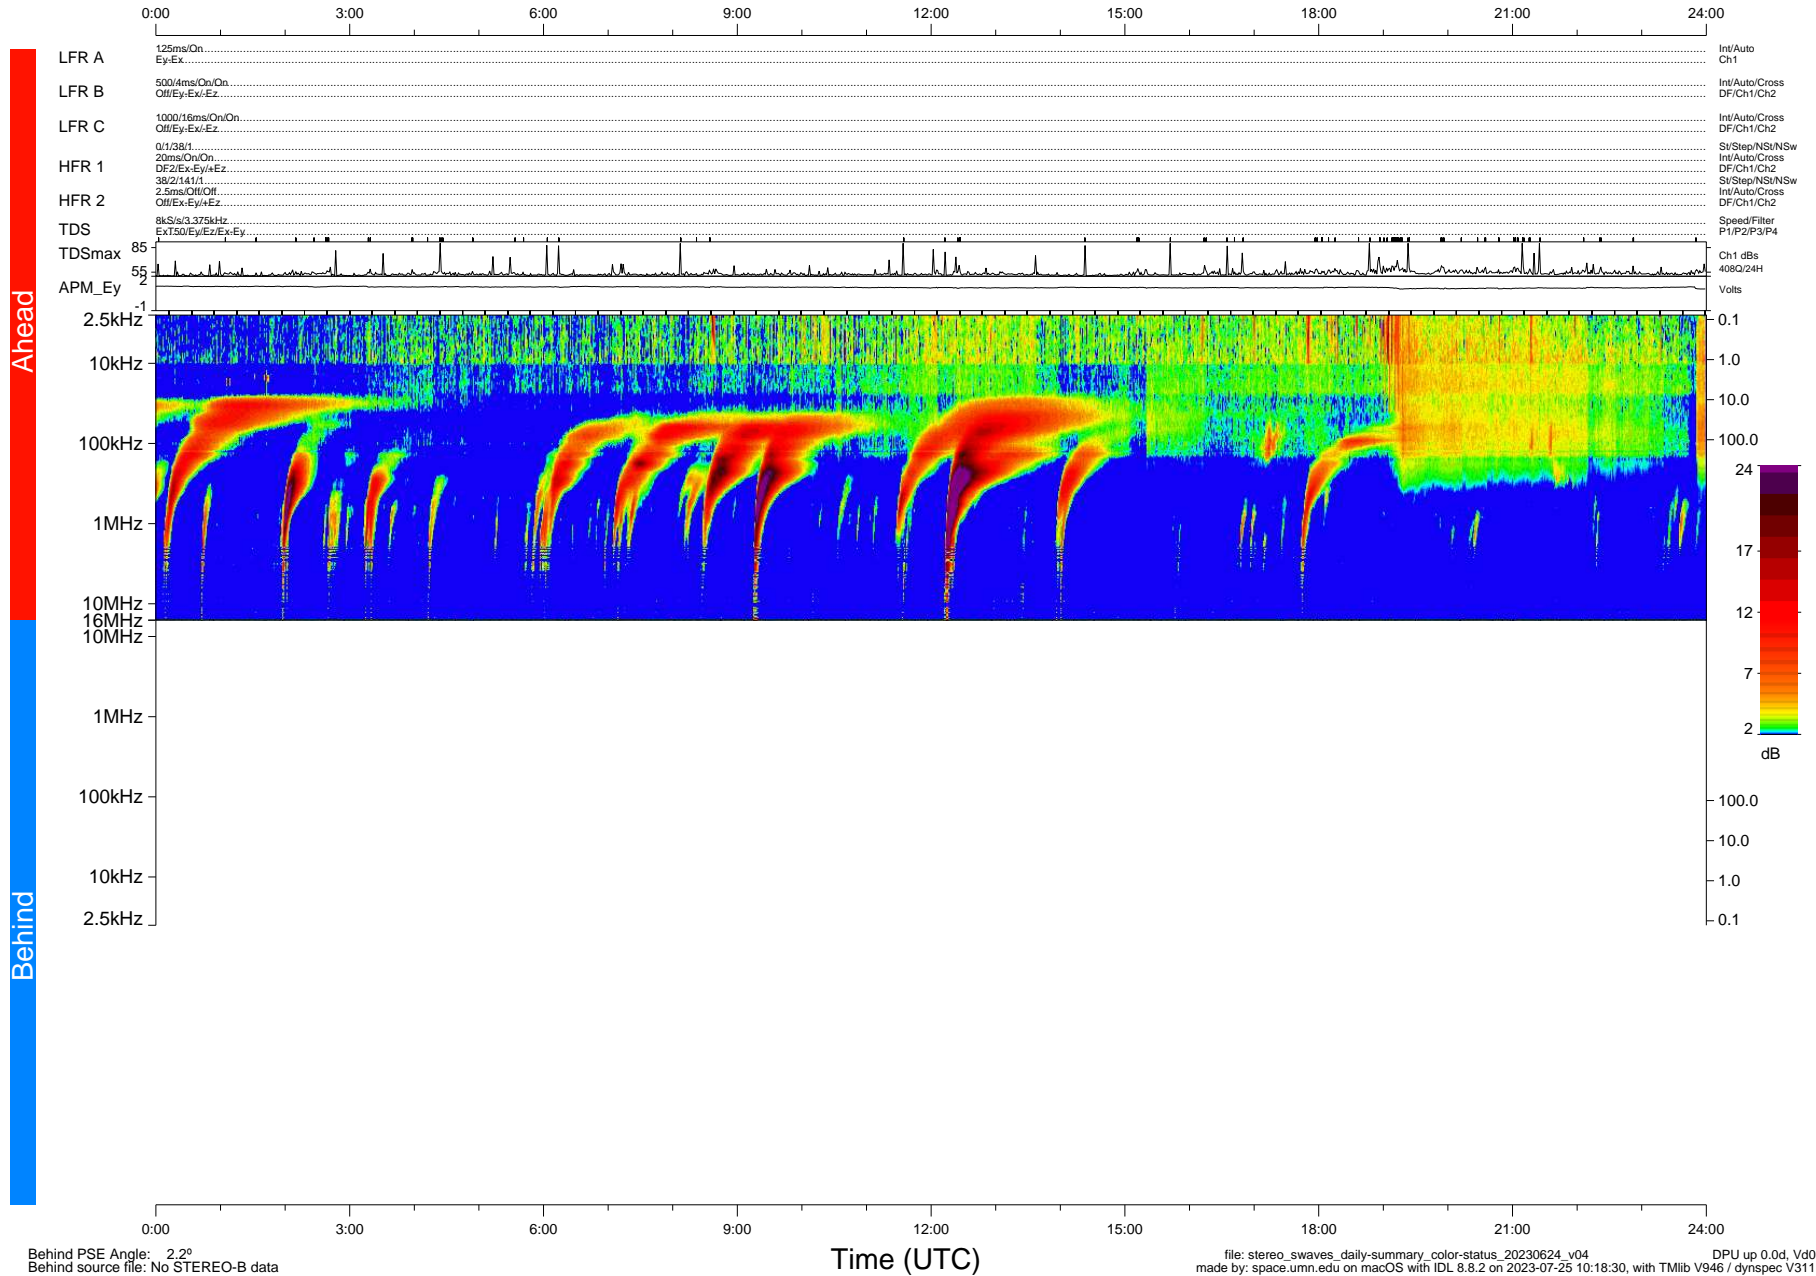

STEREO/WAVES Daily Summary - 24-Jun-2023 (DOY 175)

Ahead source file: swaves_ahead_2023_175_1_05.fin (Recovery: 100.0% HK, 112% Pkts)
 Ahead PSE Angle: -5.1°

DPU up 247.4d, V412d40

Behind PSE Angle: 2.2°
 Behind source file: No STEREO-B data

file: stereo_swaves_daily-summary_color-status_20230624_v04
 made by: space.umn.edu on macOS with IDL 8.8.2 on 2023-07-25 10:18:30, with Tlib V946 / dynspec V311
 DPU up 0.0d, Vd0