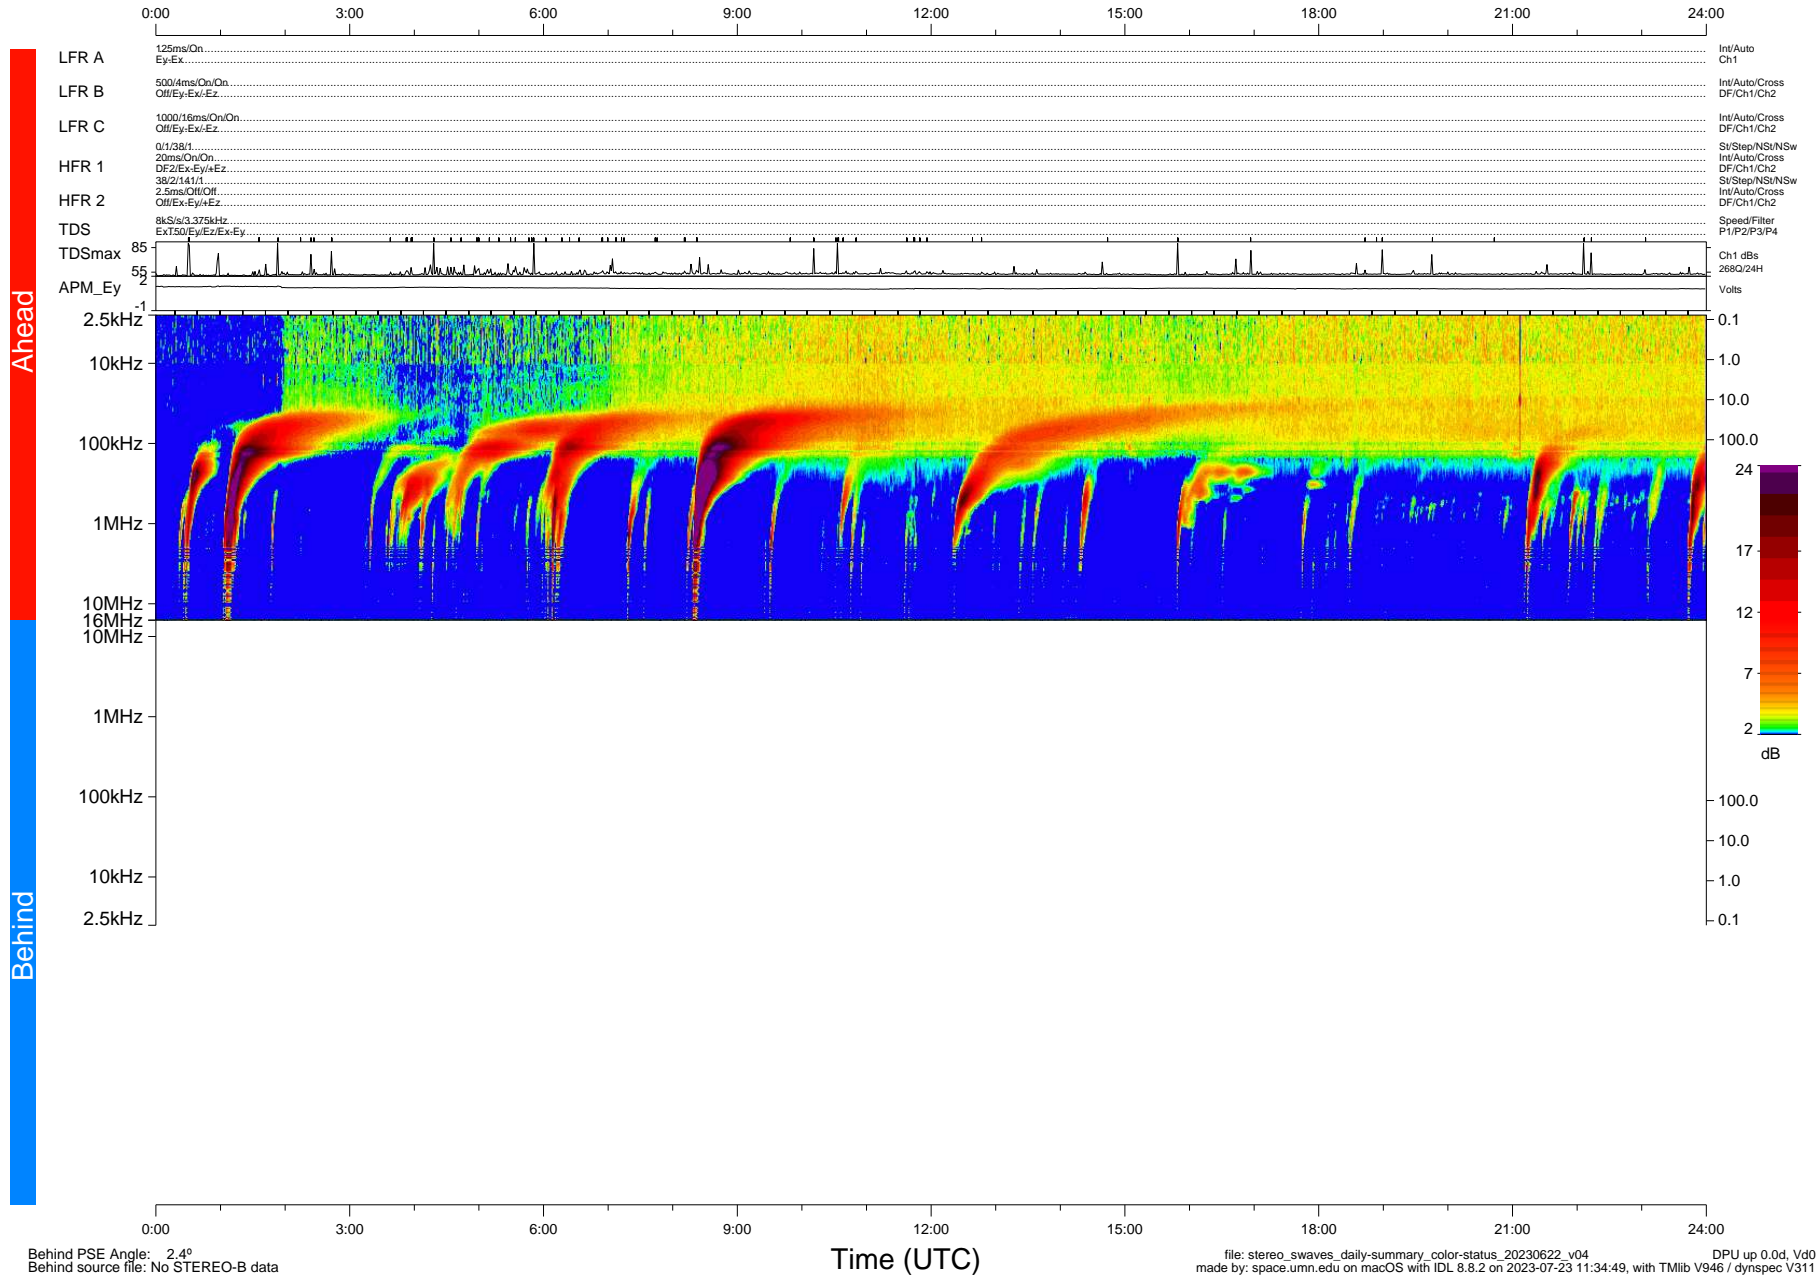

STEREO/WAVES Daily Summary - 22-Jun-2023 (DOY 173)

Ahead source file: swaves_ahead_2023_173_1_05.fin (Recovery: 100.0% HK, 92% PKts)
Ahead PSE Angle: -5.3°

DPU up 245.4d, V412d40

Behind PSE Angle: 2.4°
Behind source file: No STEREO-B data