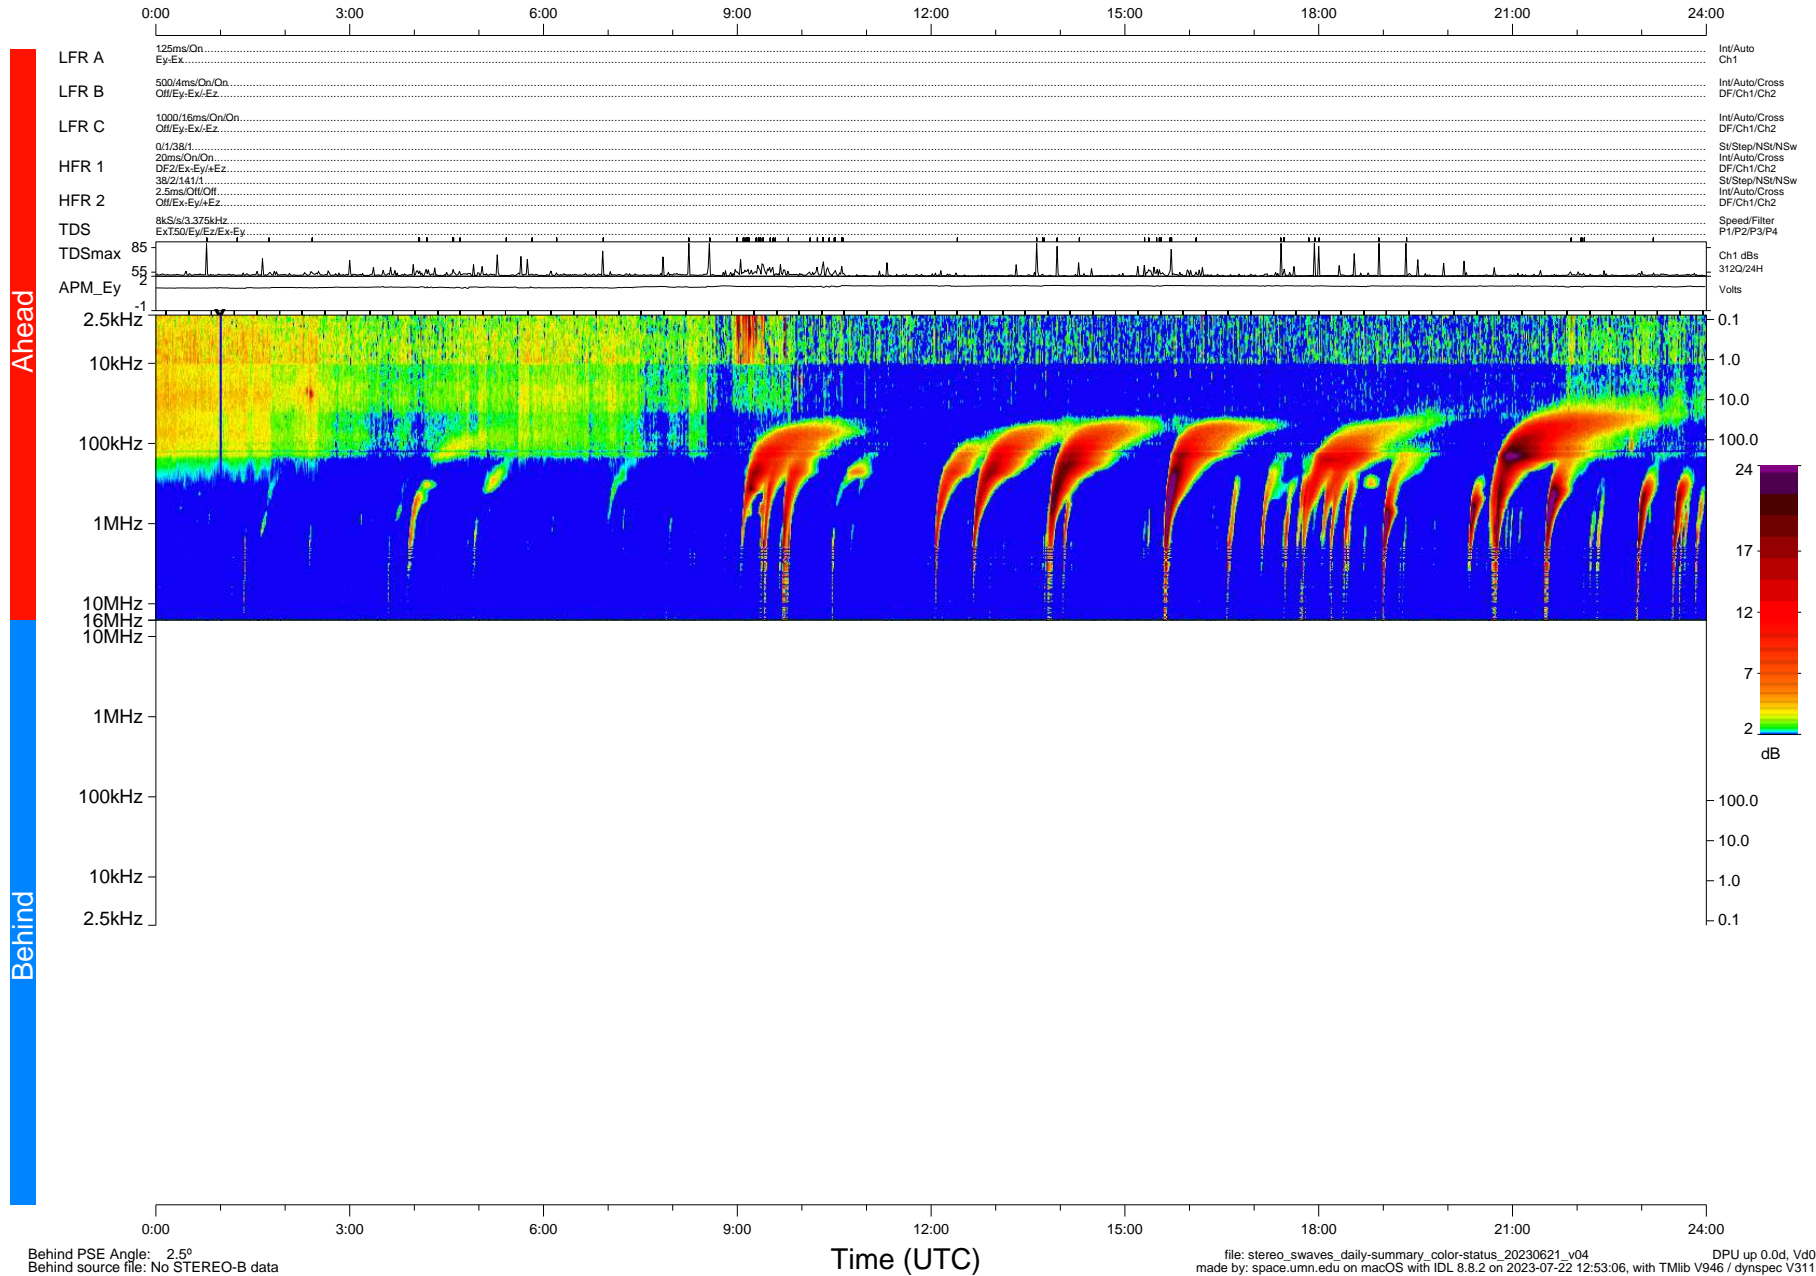

# STEREO/WAVES Daily Summary - 21-Jun-2023 (DOY 172)

Ahead source file: swaves\_ahead\_2023\_172\_1\_05.fin (Recovery: 100.0% HK, 98% Pkts)  
 Ahead PSE Angle: -5.4°

DPU up 244.4d, V412d40

Behind PSE Angle: 2.5°  
 Behind source file: No STEREO-B data

file: stereo\_swaves\_daily-summary\_color-status\_20230621\_v04  
 made by: space.umn.edu on macOS with IDL 8.8.2 on 2023-07-22 12:53:06, with Tlib V946 / dynspec V311  
 DPU up 0.0d, Vd0