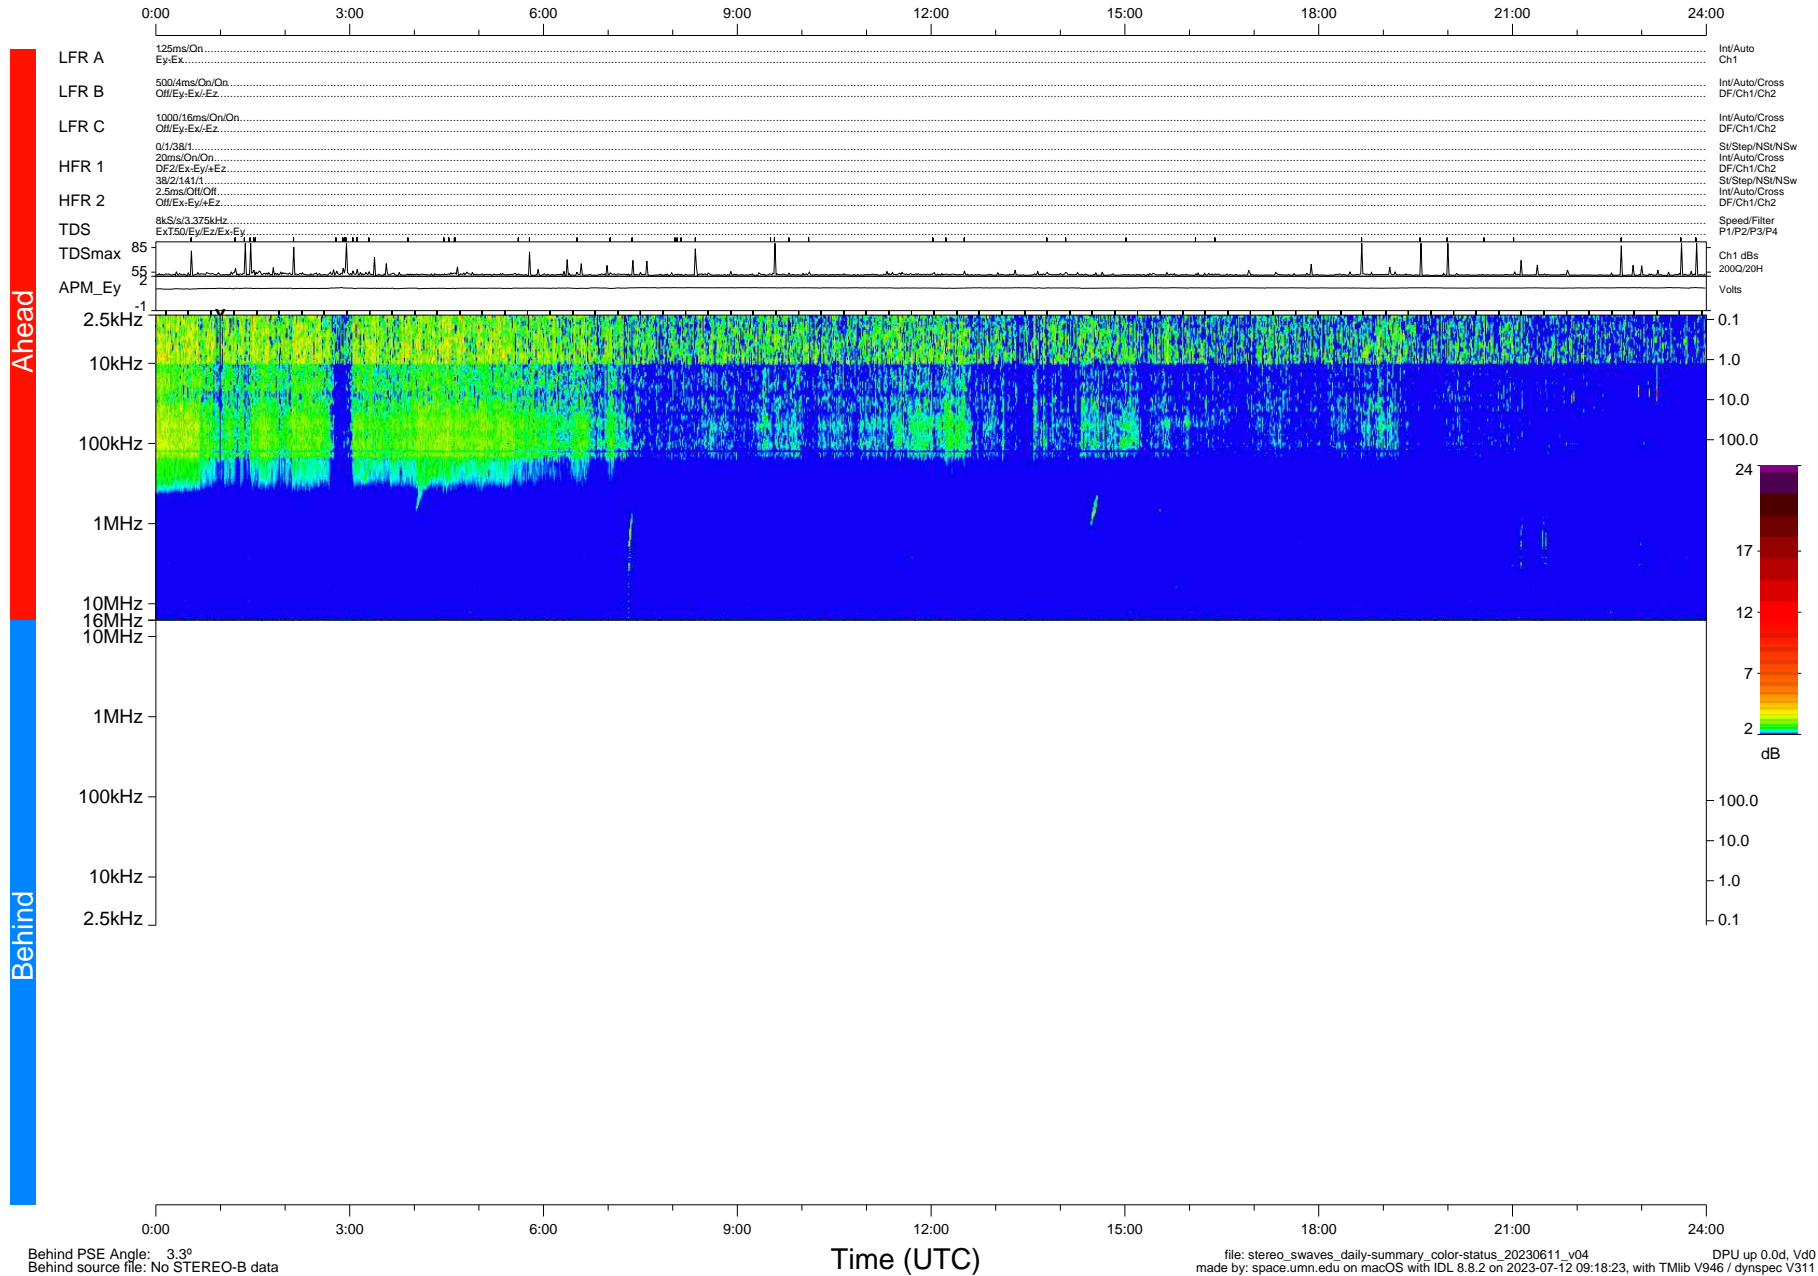

STEREO/WAVES Daily Summary - 11-Jun-2023 (DOY 162)

Ahead source file: swaves_ahead_2023_162_1_05.fin (Recovery: 100.0% HK, 81% Pkts)
Ahead PSE Angle: -6.4°

DPU up 234.4d, V412d40

Behind PSE Angle: 3.3°
Behind source file: No STEREO-B data