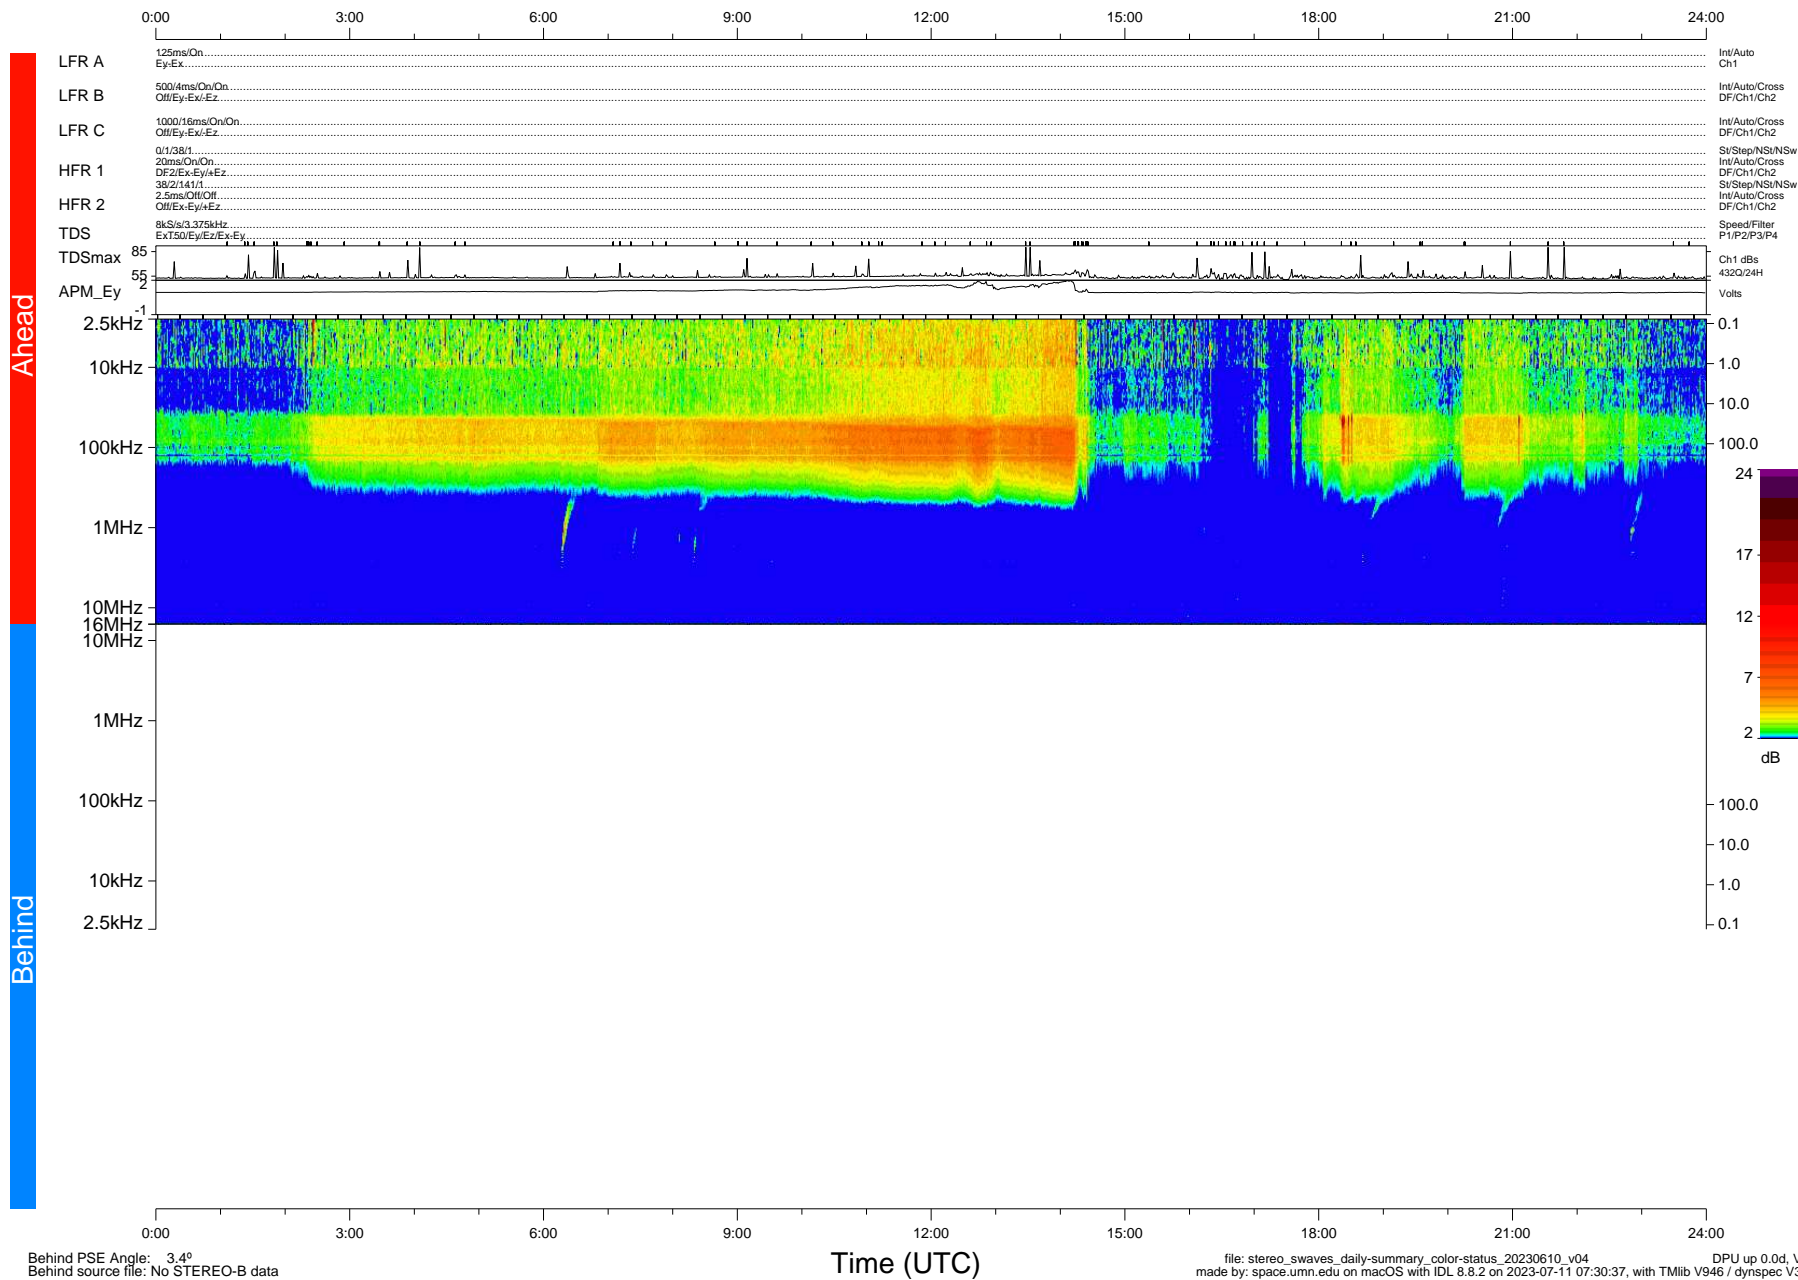

STEREO/WAVES Daily Summary - 10-Jun-2023 (DOY 161)

Ahead source file: swaves_ahead_2023_161_1_05.fin (Recovery: 100.0% HK, 116% Pkts)
Ahead PSE Angle: -6.4°

DPU up 233.4d, V412d40

Behind PSE Angle: 3.4°
Behind source file: No STEREO-B data

Time (UTC)