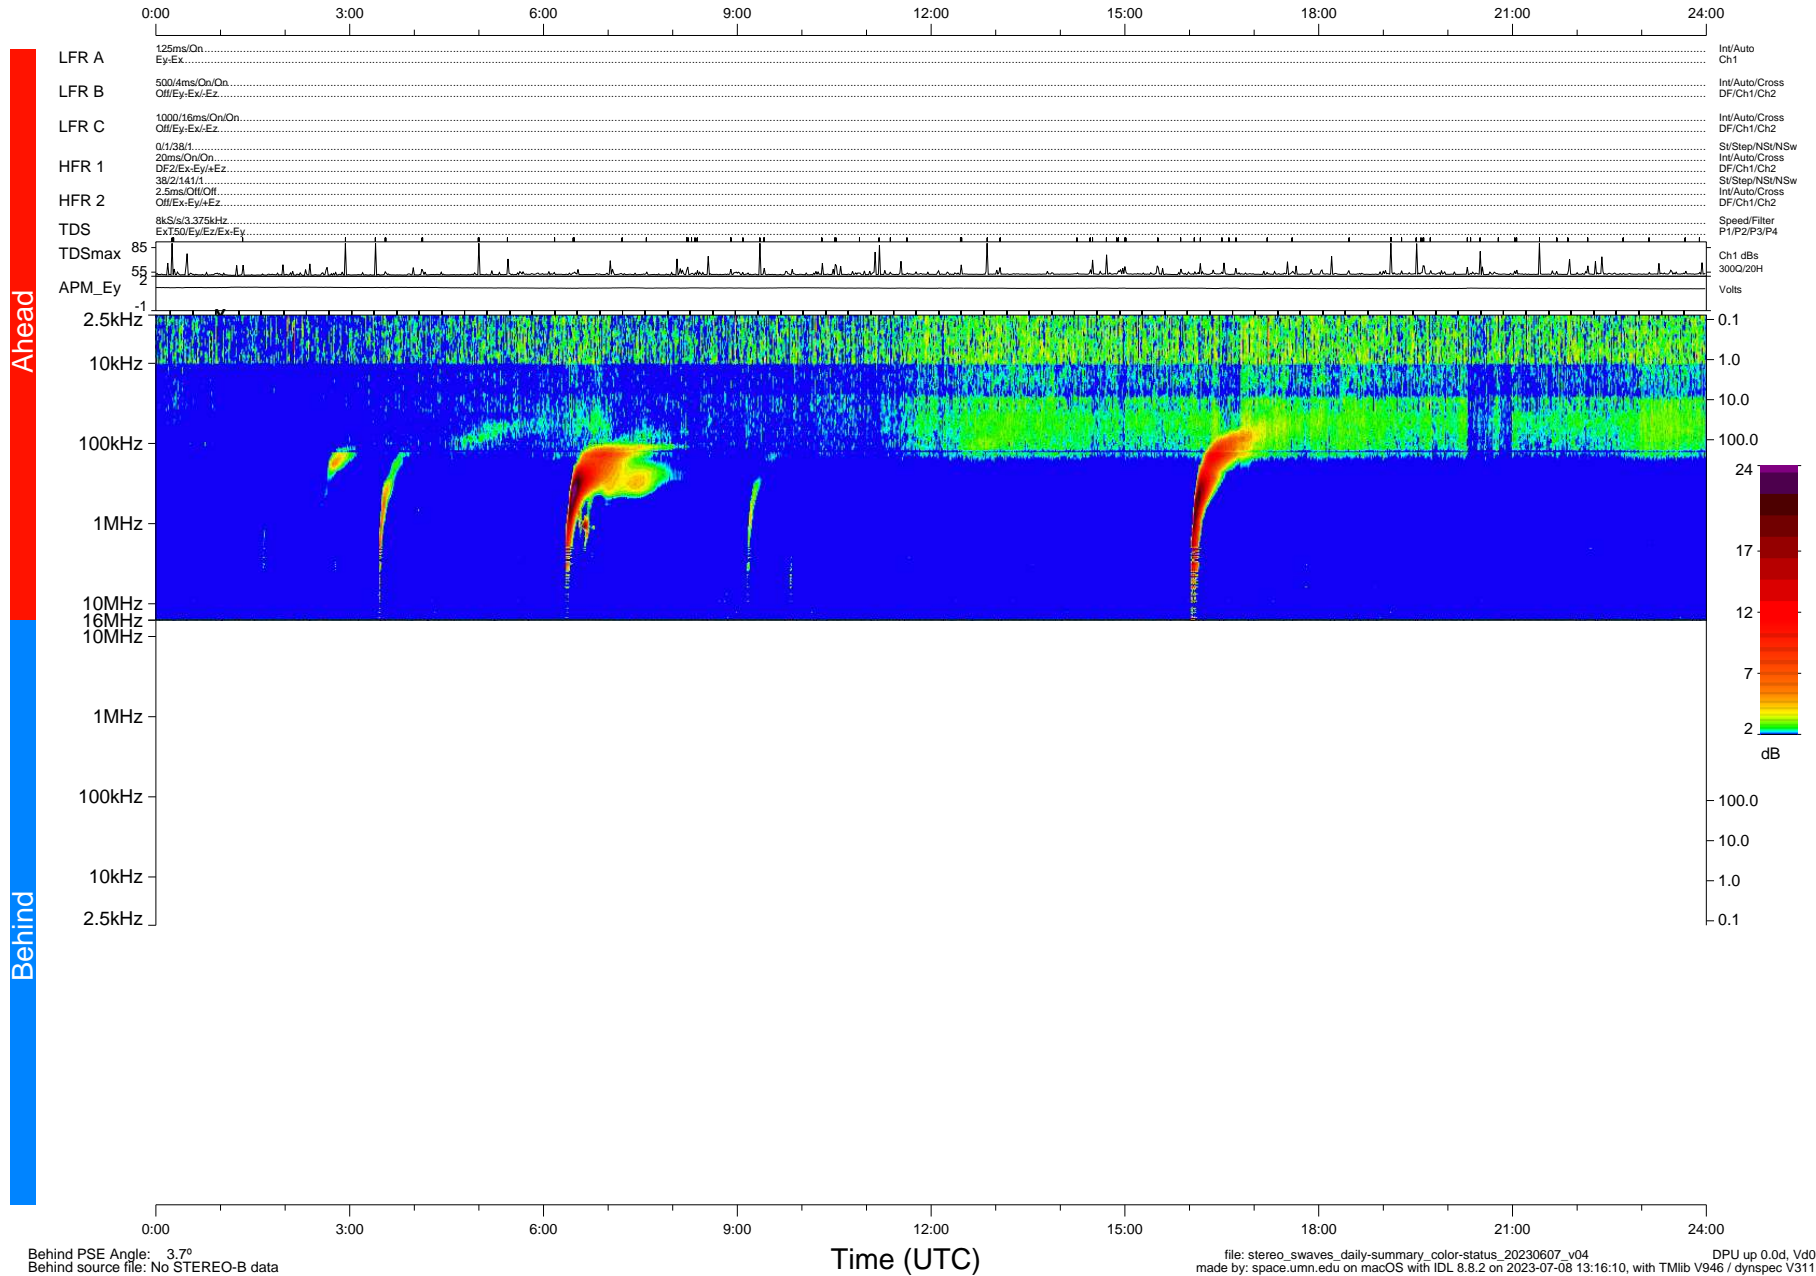

# STEREO/WAVES Daily Summary - 07-Jun-2023 (DOY 158)

Ahead source file: swaves\_ahead\_2023\_158\_1\_05.fin (Recovery: 100.0% HK, 96% PKts)  
 Ahead PSE Angle: -6.7°

DPU up 230.4d, V412d40

Behind PSE Angle: 3.7°  
 Behind source file: No STEREO-B data

file: stereo\_swaves\_daily-summary\_color-status\_20230607\_v04  
 made by: space.umn.edu on macOS with IDL 8.8.2 on 2023-07-08 13:16:10, with Tlib V946 / dynspec V311  
 DPU up 0.0d, Vd0