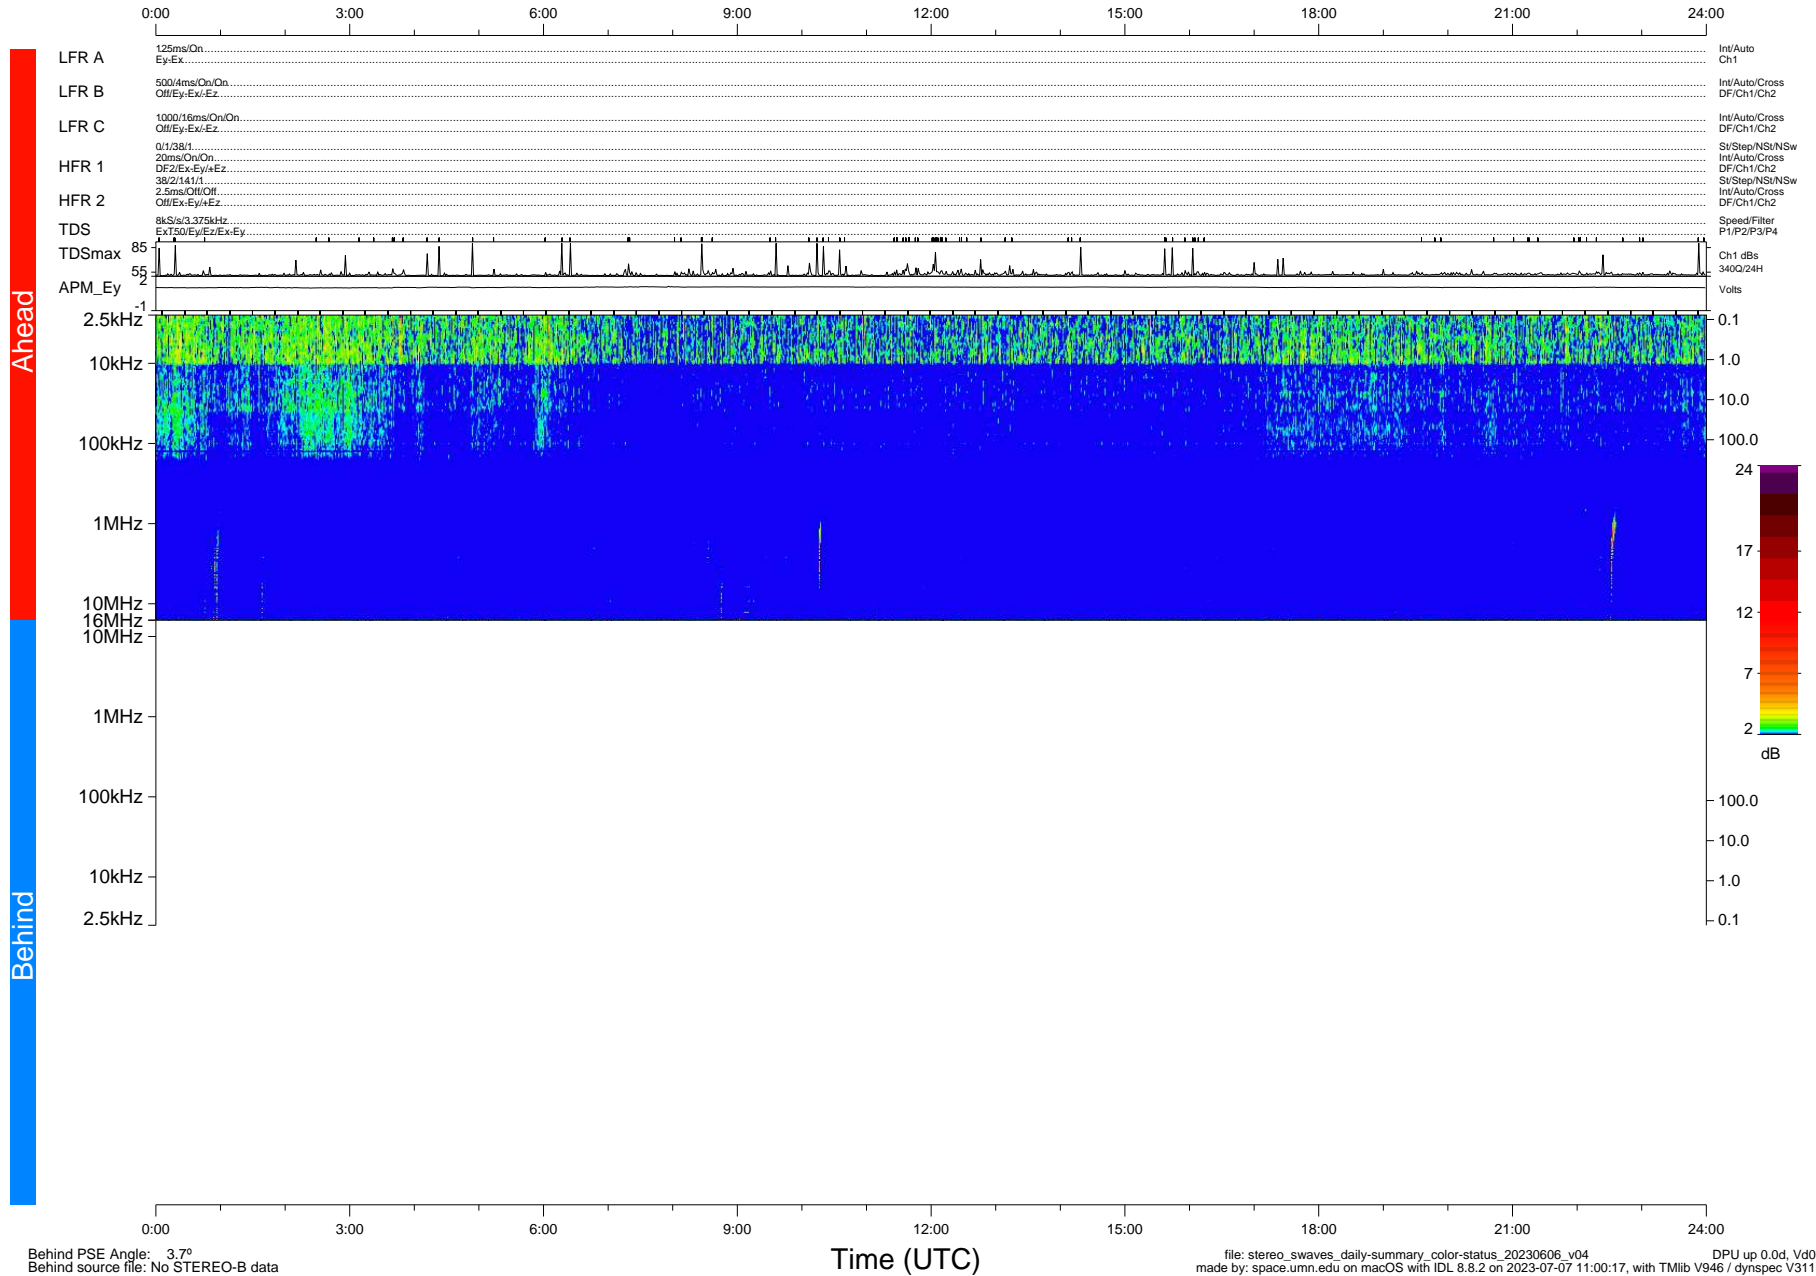

STEREO/WAVES Daily Summary - 06-Jun-2023 (DOY 157)

Ahead source file: swaves_ahead_2023_157_1_05.fin (Recovery: 100.0% HK, 102% Pkts)
Ahead PSE Angle: -6.8°

DPU up 229.4d, V412d40

Behind PSE Angle: 3.7°
Behind source file: No STEREO-B data