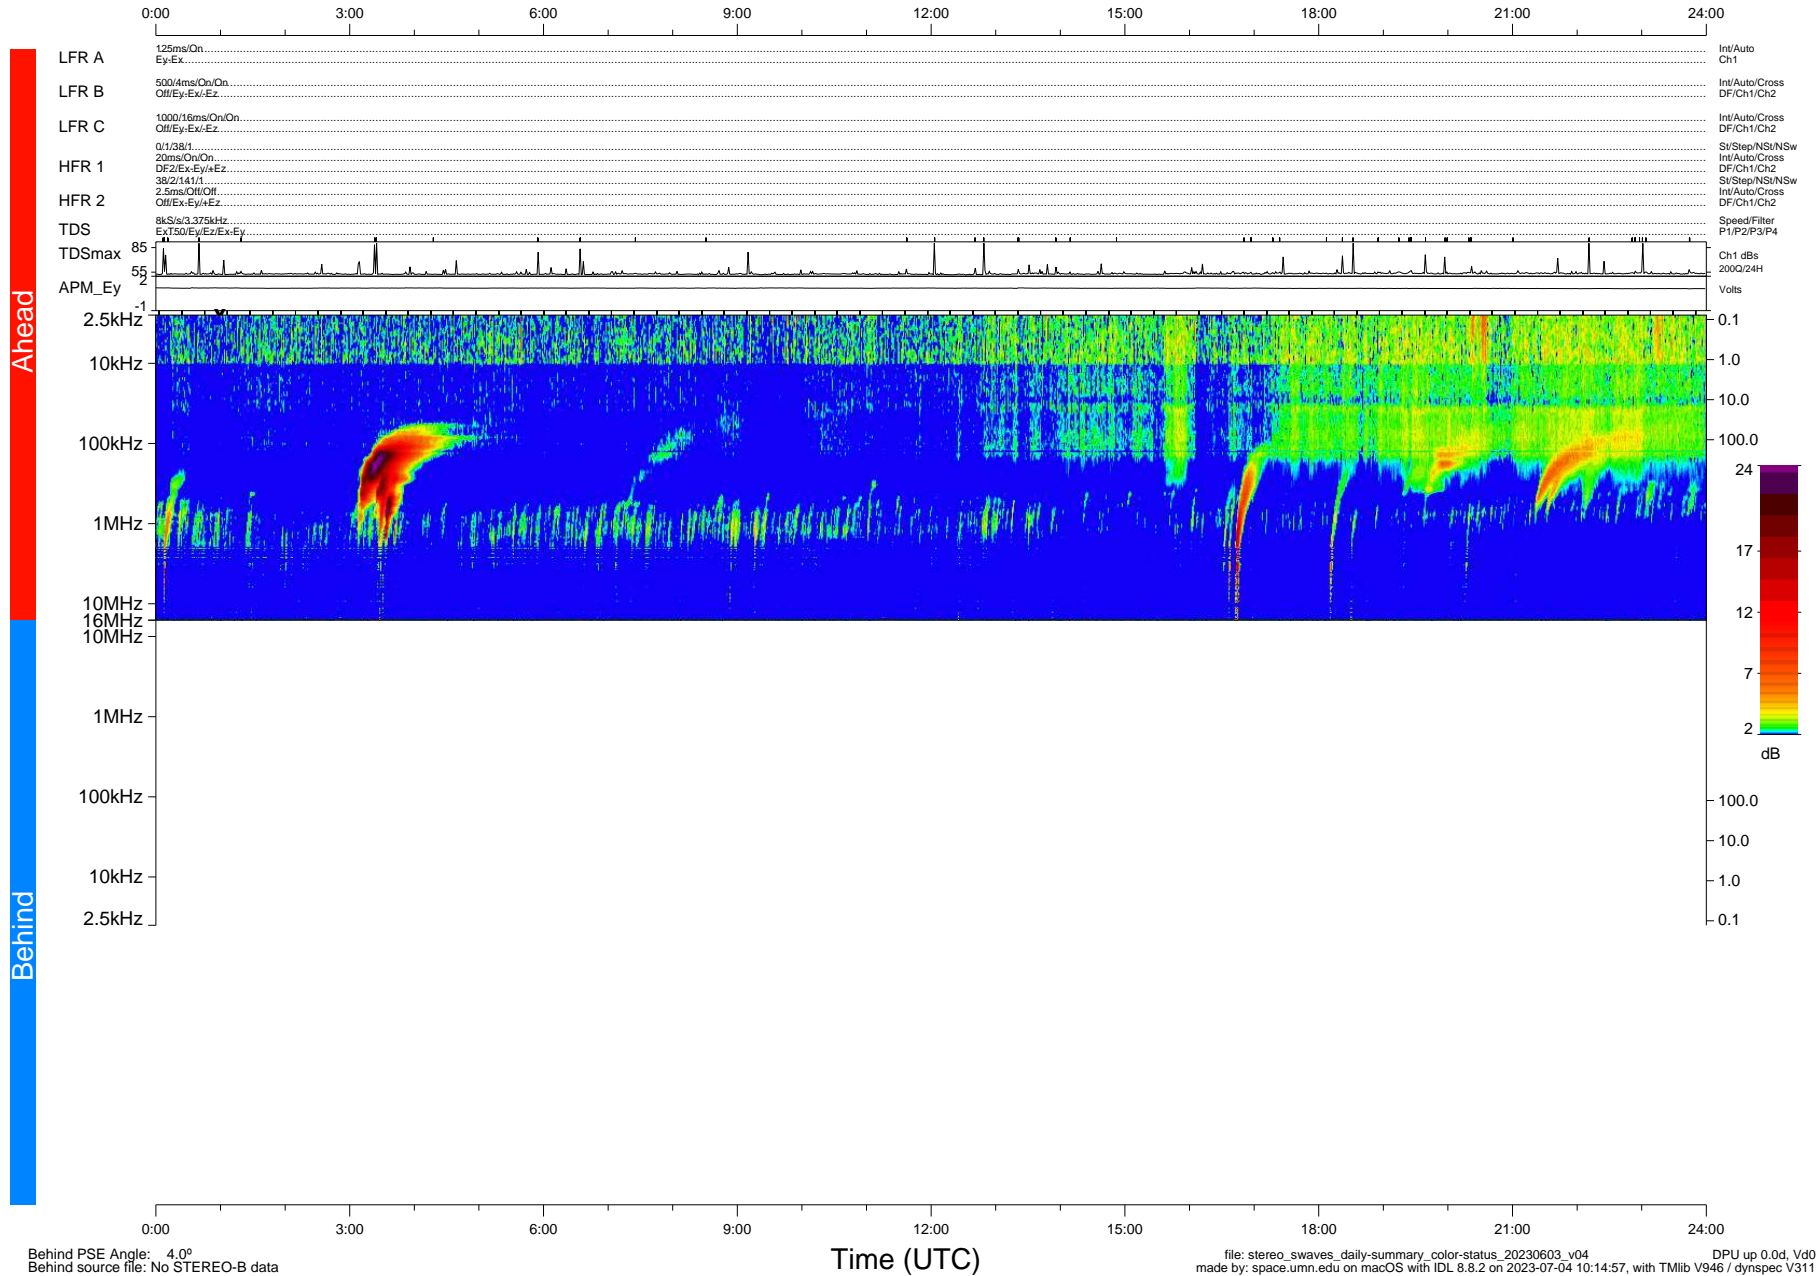

STEREO/WAVES Daily Summary - 03-Jun-2023 (DOY 154)

Ahead source file: swaves_ahead_2023_154_1_05.fin (Recovery: 100.0% HK, 82% Pkts)
 Ahead PSE Angle: -7.1°

DPU up 226.4d, V412d40

Behind PSE Angle: 4.0°
 Behind source file: No STEREO-B data

file: stereo_swaves_daily-summary_color-status_20230603_v04
 made by: space.umn.edu on macOS with IDL 8.8.2 on 2023-07-04 10:14:57, with Tlib V946 / dynspec V311
 DPU up 0.0d, Vd0