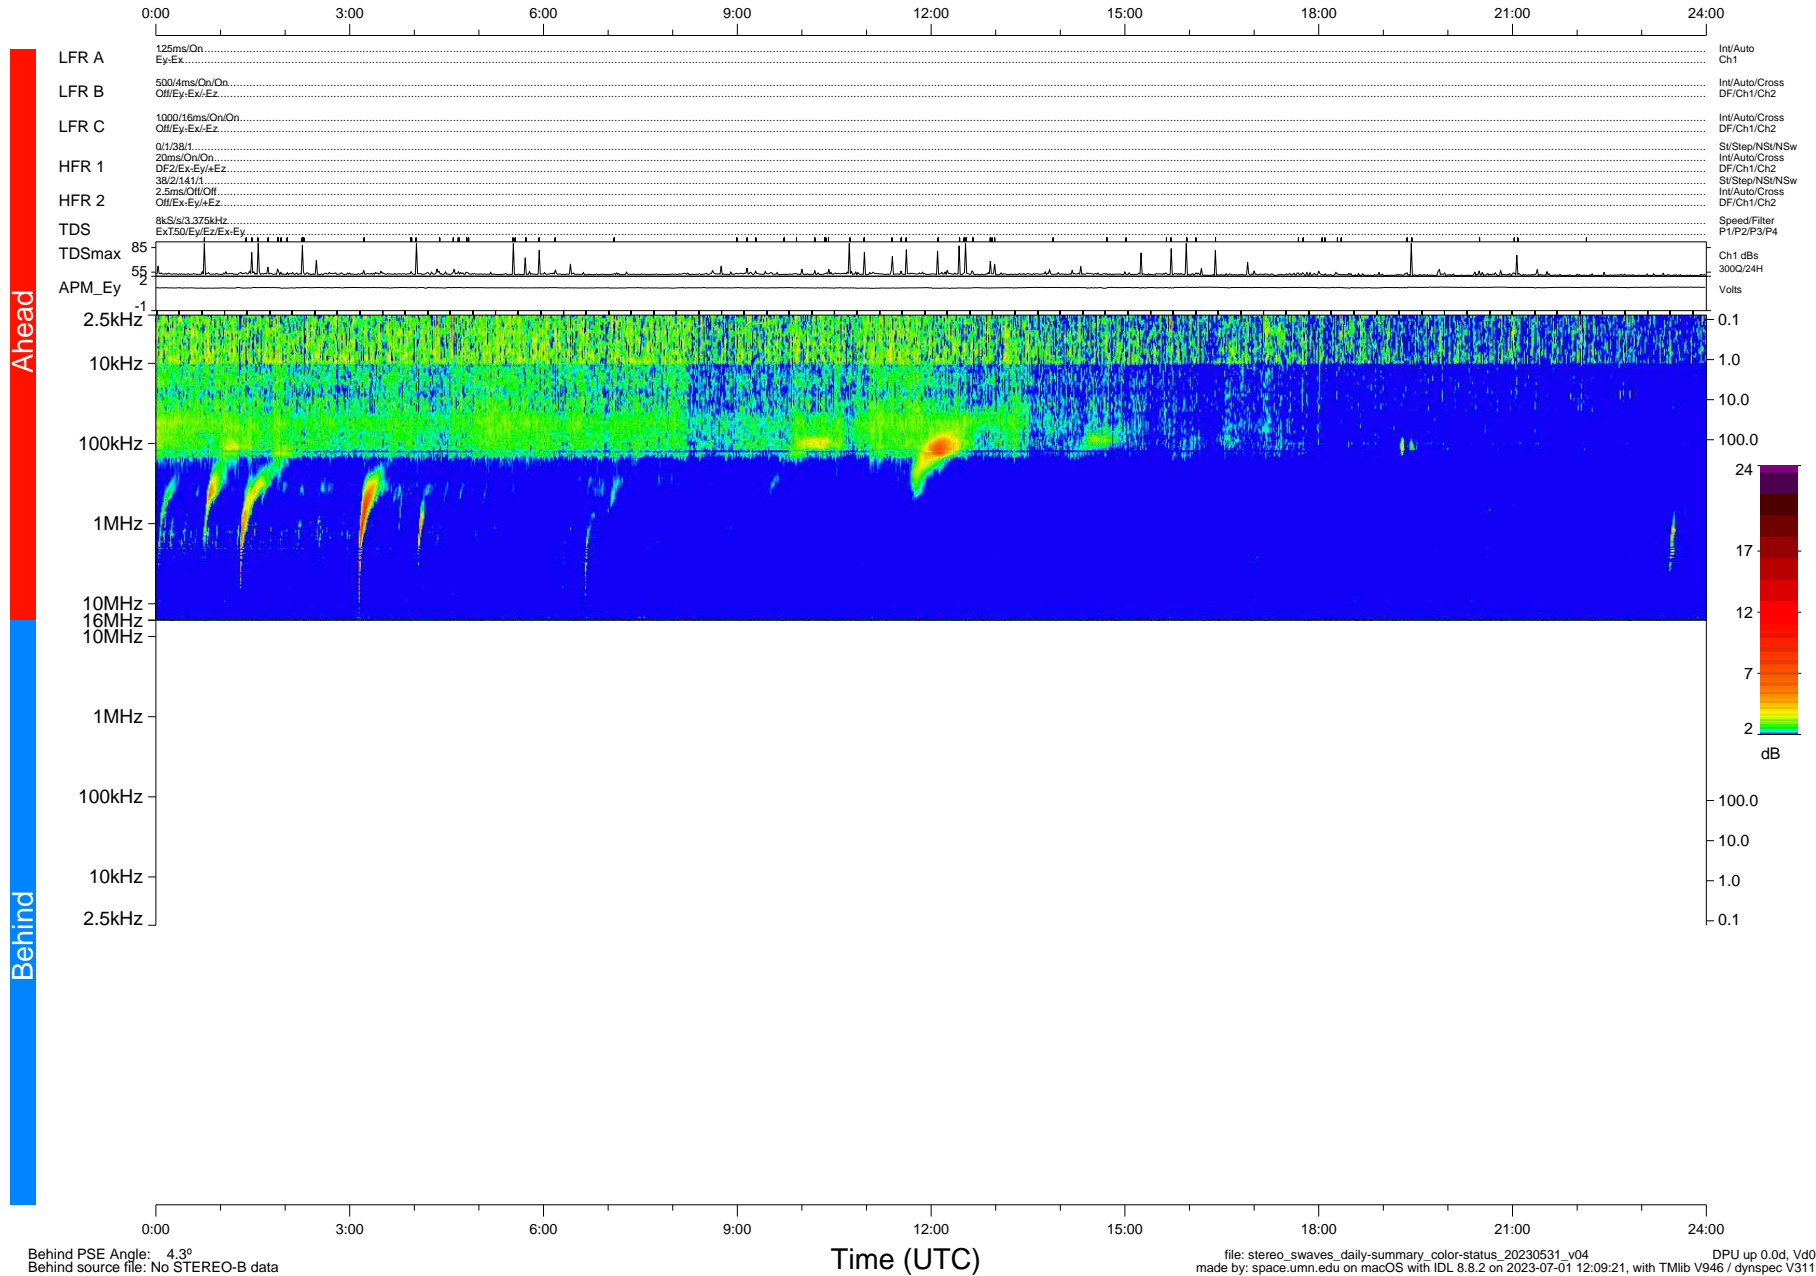

STEREO/WAVES Daily Summary - 31-May-2023 (DOY 151)

Ahead source file: swaves_ahead_2023_151_1_05.fin (Recovery: 100.0% HK, 96% Pkts)
 Ahead PSE Angle: -7.3°

DPU up 223.4d, V412d40

Behind PSE Angle: 4.3°
 Behind source file: No STEREO-B data

file: stereo_swaves_daily-summary_color-status_20230531_v04
 made by: space.umn.edu on macOS with IDL 8.8.2 on 2023-07-01 12:09:21, with Tlib V946 / dynspec V311
 DPU up 0.0d, Vd0