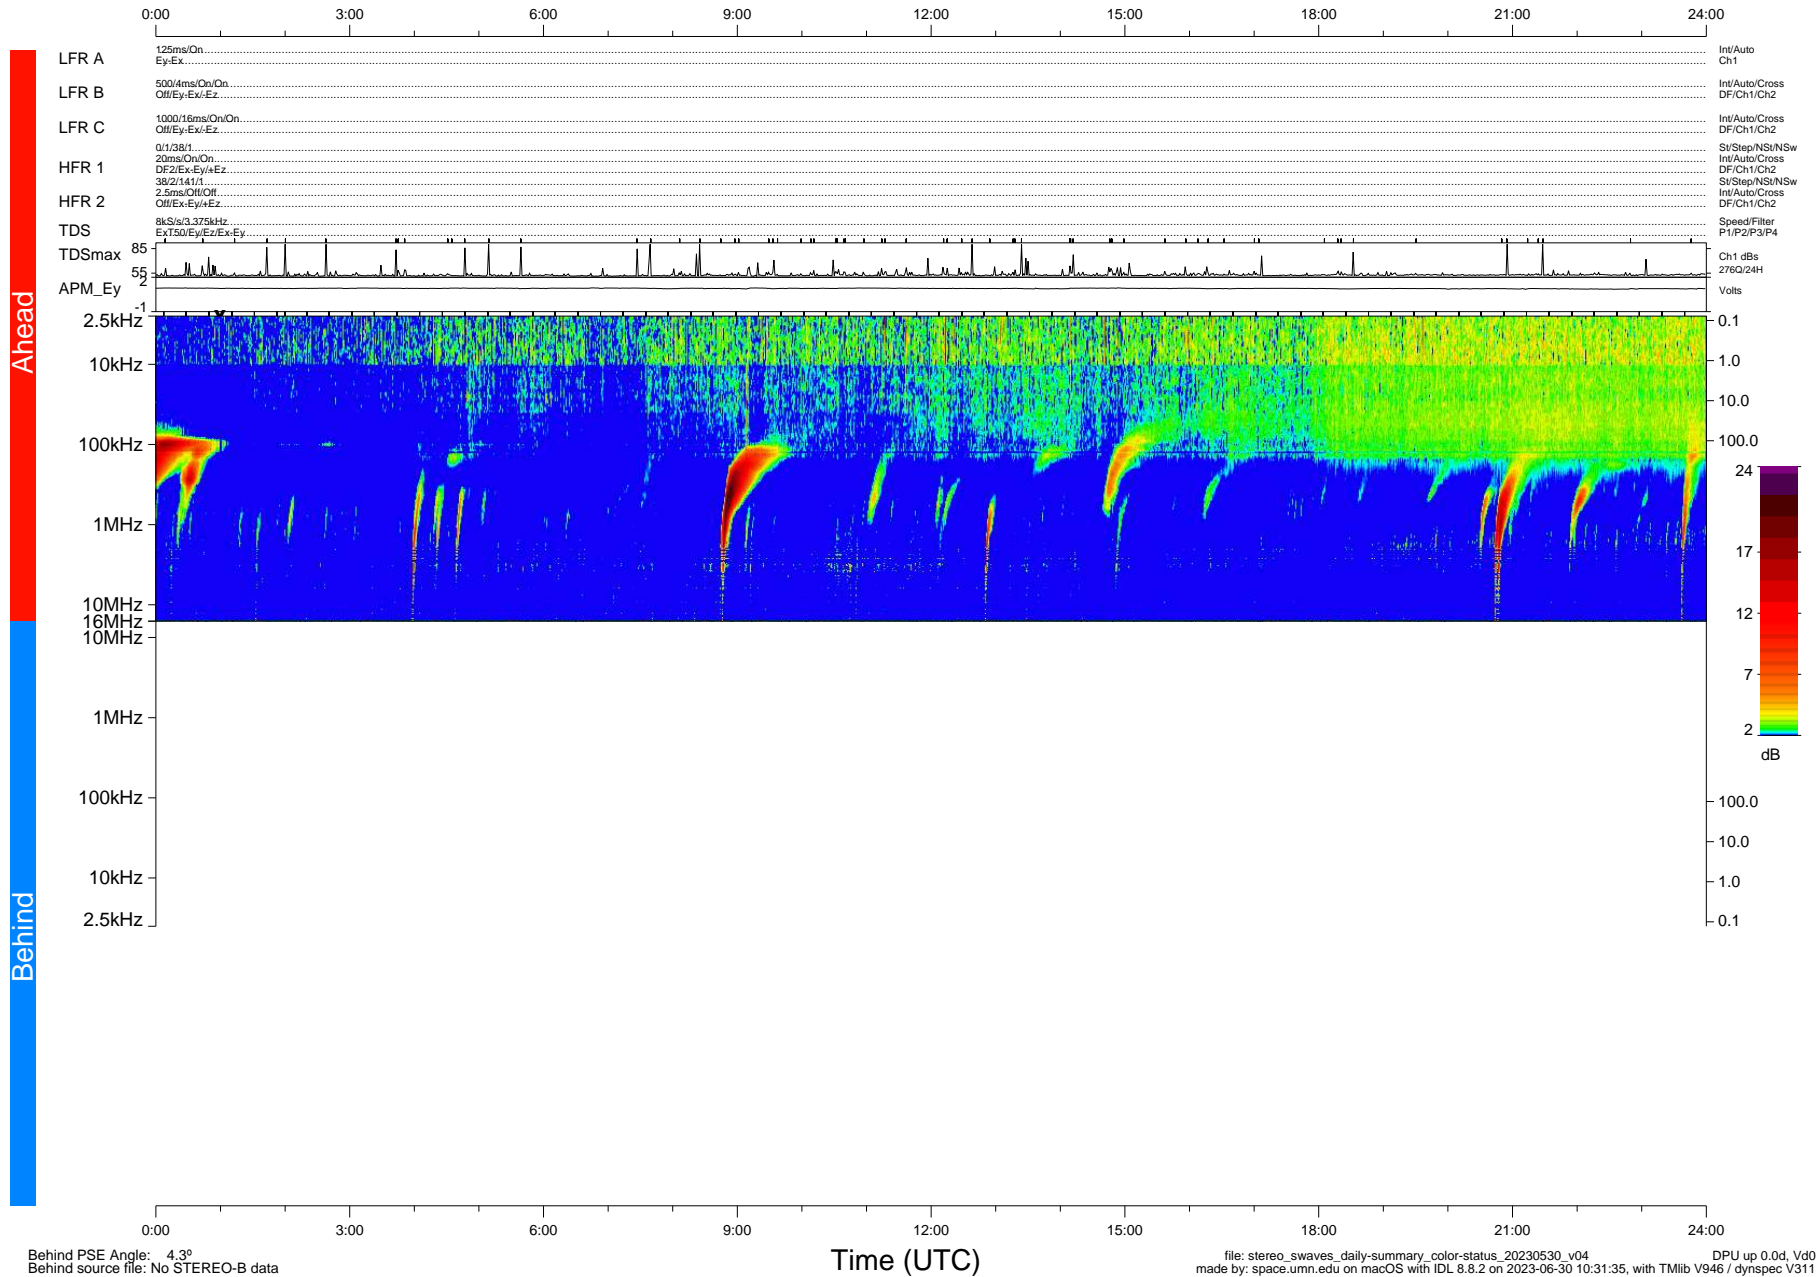

# STEREO/WAVES Daily Summary - 30-May-2023 (DOY 150)

Ahead source file: swaves\_ahead\_2023\_150\_1\_05.fin (Recovery: 100.0% HK, 92% Pkts)  
 Ahead PSE Angle: -7.5°

DPU up 222.4d, V412d40

Behind PSE Angle: 4.3°  
 Behind source file: No STEREO-B data

file: stereo\_swaves\_daily-summary\_color-status\_20230530\_v04  
 made by: space.umn.edu on macOS with IDL 8.8.2 on 2023-06-30 10:31:35, with Tlib V946 / dynspec V311  
 DPU up 0.0d, Vd0