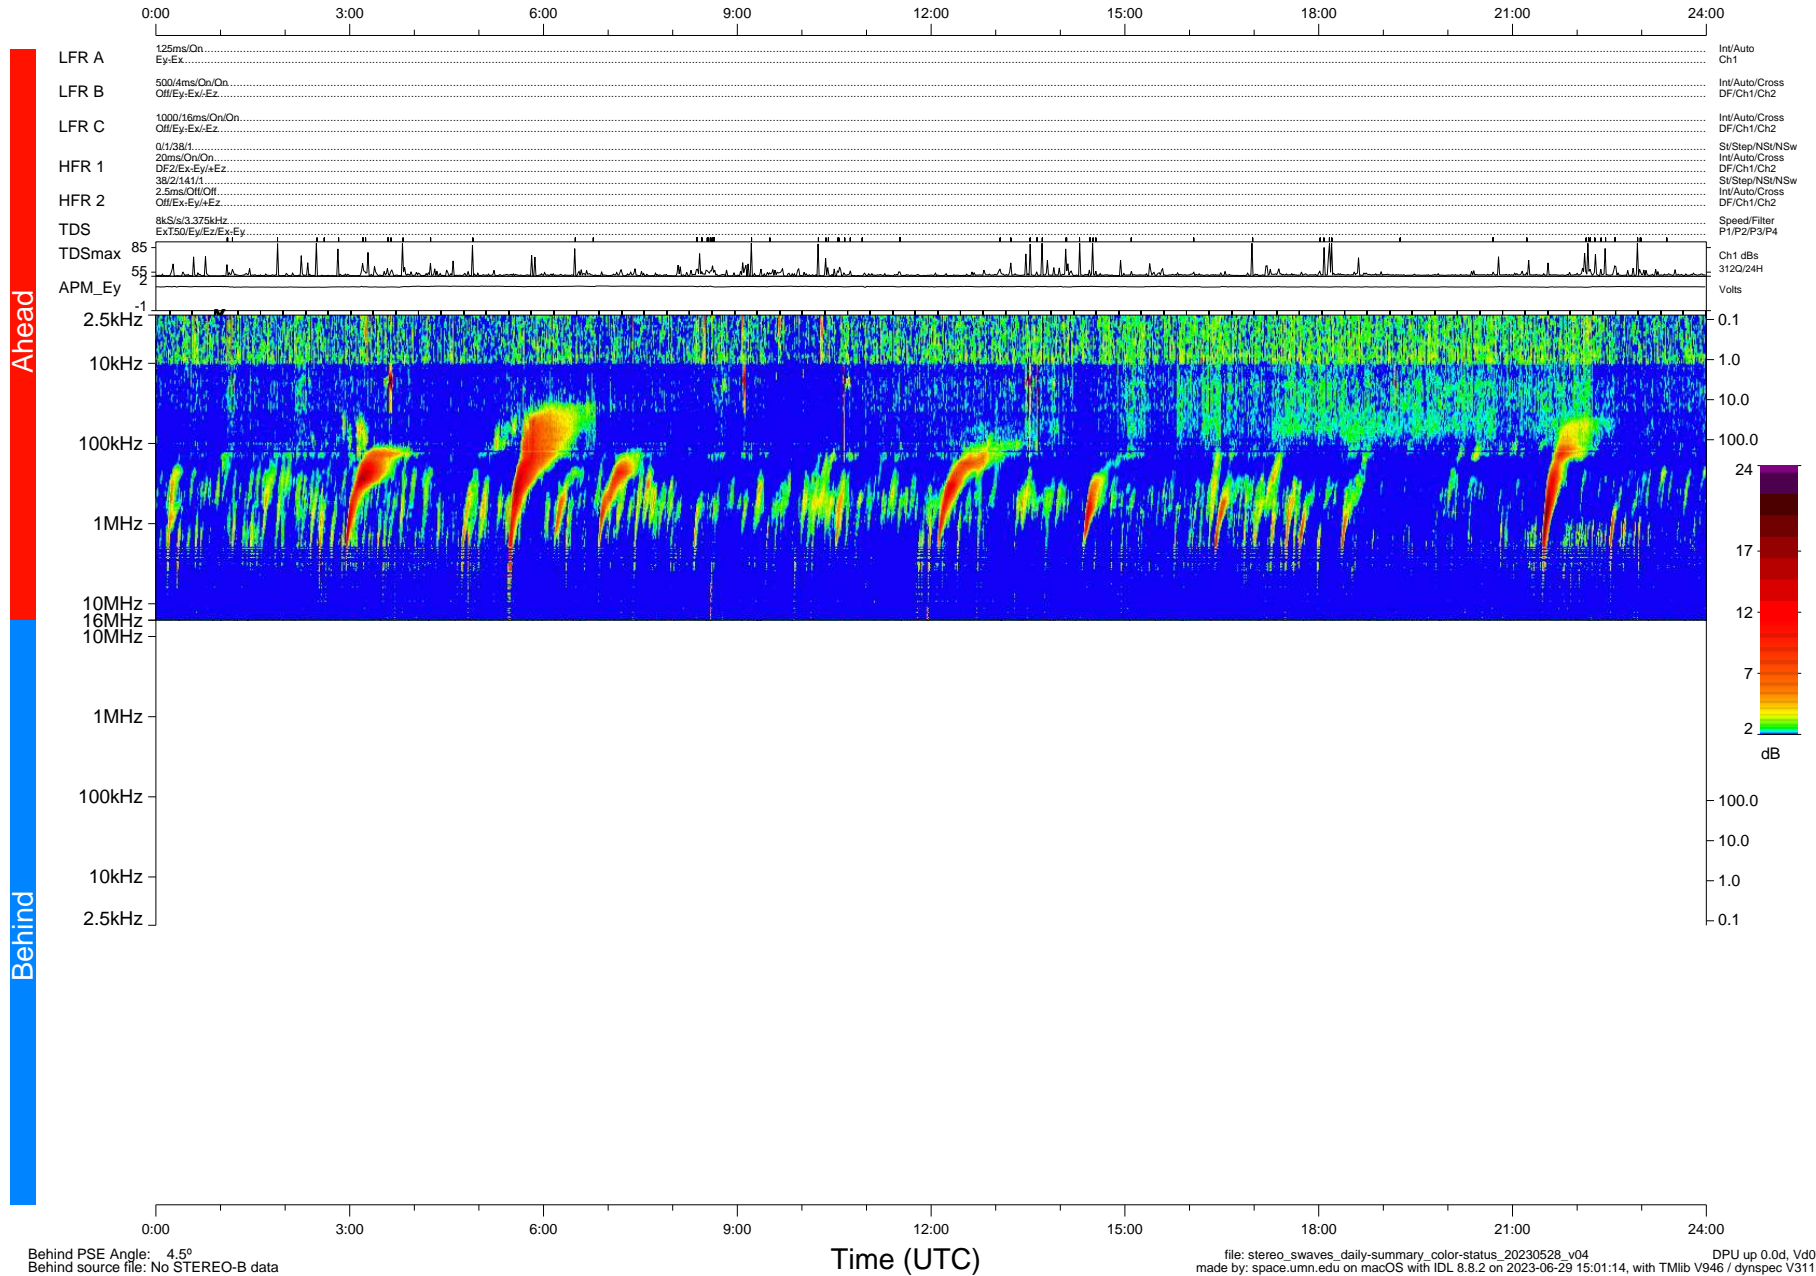

# STEREO/WAVES Daily Summary - 28-May-2023 (DOY 148)

Ahead source file: swaves\_ahead\_2023\_148\_1\_05.fin (Recovery: 100.0% HK, 98% Pkts)  
 Ahead PSE Angle: -7.6°

DPU up 220.4d, V412d40

Behind PSE Angle: 4.5°  
 Behind source file: No STEREO-B data

file: stereo\_swaves\_daily-summary\_color-status\_20230528\_v04  
 made by: space.umn.edu on macOS with IDL 8.8.2 on 2023-06-29 15:01:14, with Tlib V946 / dynspec V311  
 DPU up 0.0d, Vd0