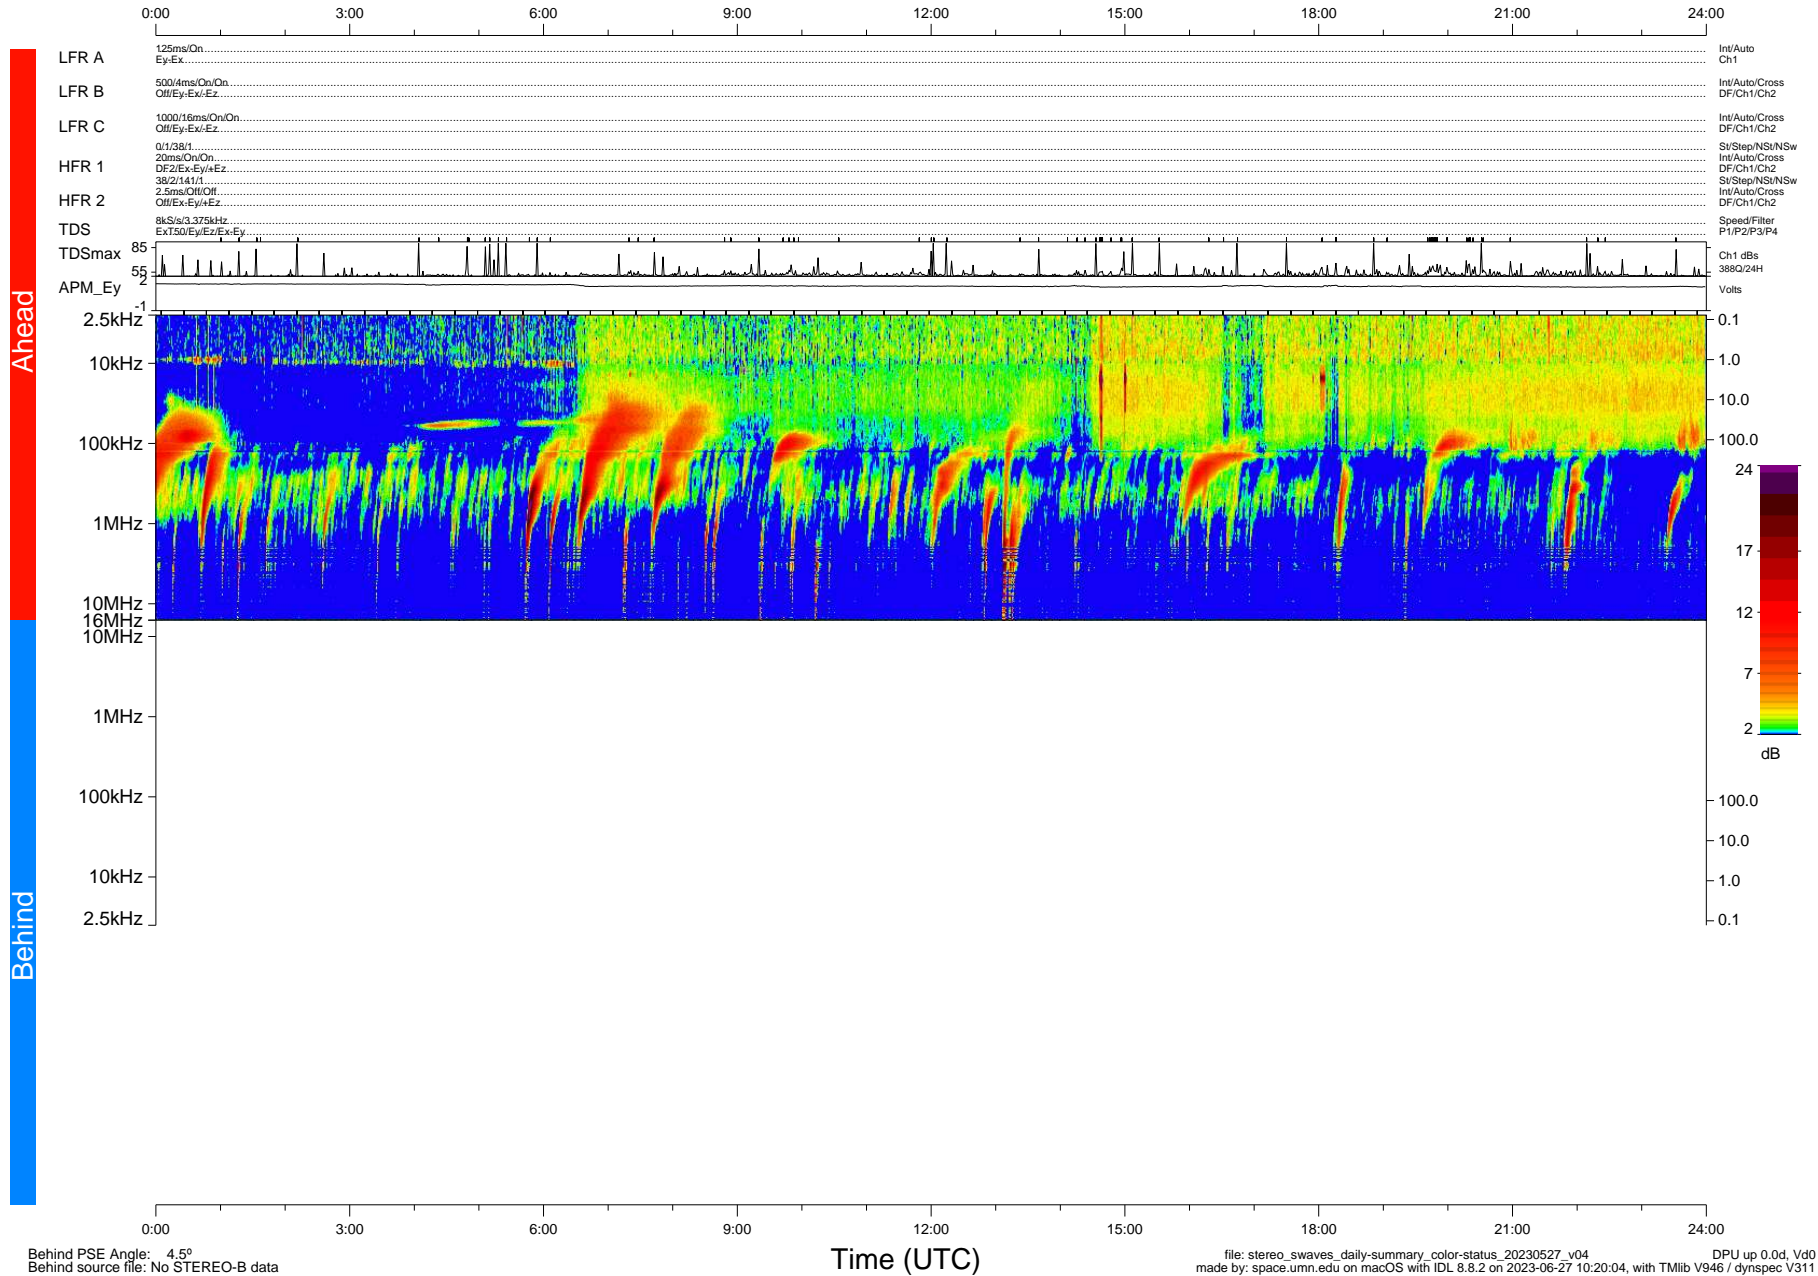

STEREO/WAVES Daily Summary - 27-May-2023 (DOY 147)

Ahead source file: swaves_ahead_2023_147_1_05.fin (Recovery: 100.0% HK, 109% Pkts)
 Ahead PSE Angle: -7.7°

DPU up 219.4d, V412d40

Behind PSE Angle: 4.5°
 Behind source file: No STEREO-B data

file: stereo_swaves_daily-summary_color-status_20230527_v04 DPU up 0.0d, Vd0
 made by: space.umn.edu on macOS with IDL 8.8.2 on 2023-06-27 10:20:04, with Tlib V946 / dynspec V311