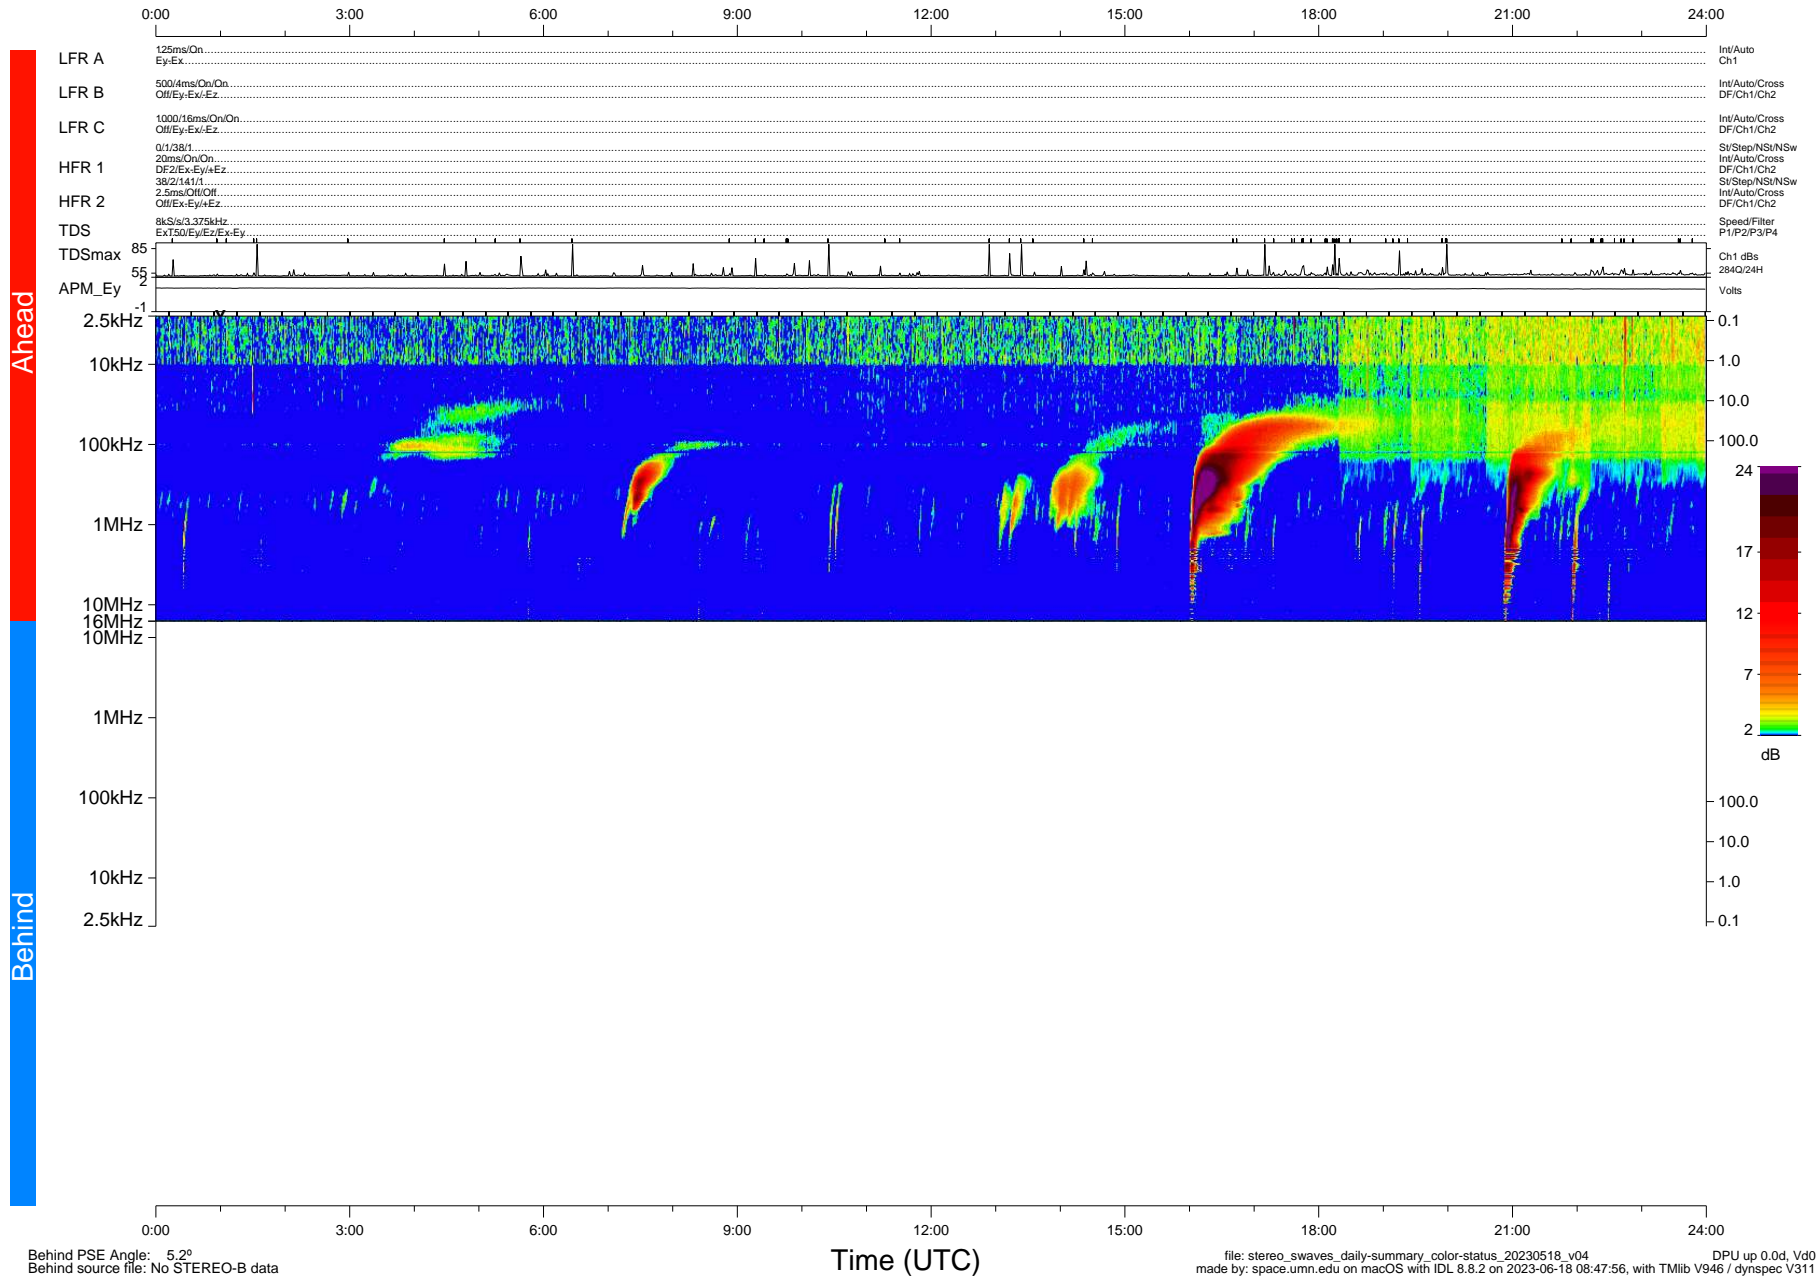

STEREO/WAVES Daily Summary - 18-May-2023 (DOY 138)

Ahead source file: swaves_ahead_2023_138_1_05.fin (Recovery: 100.0% HK, 94% Pkts)
 Ahead PSE Angle: -8.5°

DPU up 210.4d, V412d40

Behind PSE Angle: 5.2°
 Behind source file: No STEREO-B data

Time (UTC)

file: stereo_swaves_daily-summary_color-status_20230518_v04
 made by: space.umn.edu on macOS with IDL 8.8.2 on 2023-06-18 08:47:56, with Tlib V946 / dynspec V311
 DPU up 0.0d, Vd0