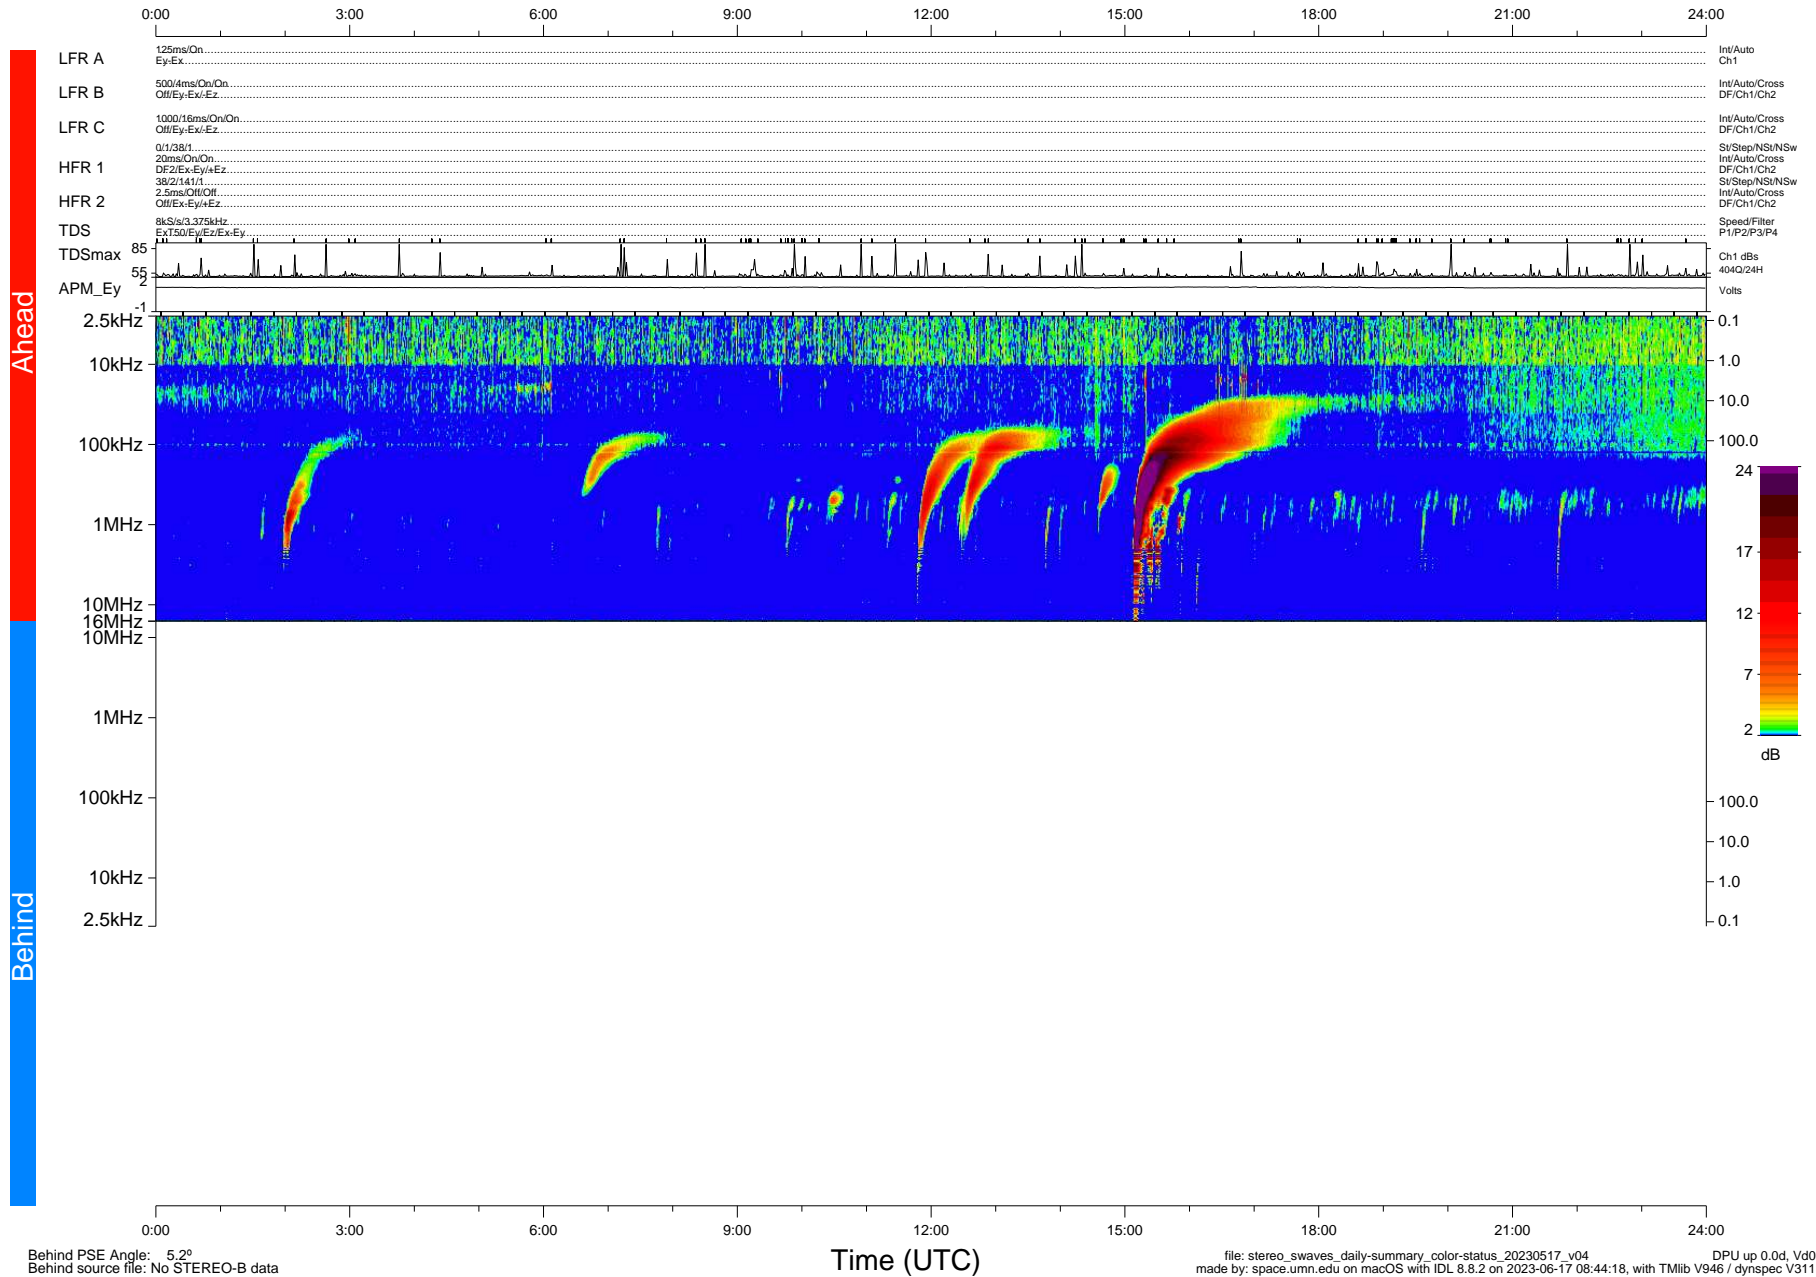

STEREO/WAVES Daily Summary - 17-May-2023 (DOY 137)

Ahead source file: swaves_ahead_2023_137_1_05.fin (Recovery: 100.0% HK, 112% Pkts)
 Ahead PSE Angle: -8.6°

DPU up 209.4d, V412d40

Behind PSE Angle: 5.2°
 Behind source file: No STEREO-B data

file: stereo_swaves_daily-summary_color-status_20230517_v04
 made by: space.umn.edu on macOS with IDL 8.8.2 on 2023-06-17 08:44:18, with TMLib V946 / dynspec V311
 DPU up 0.0d, Vd0