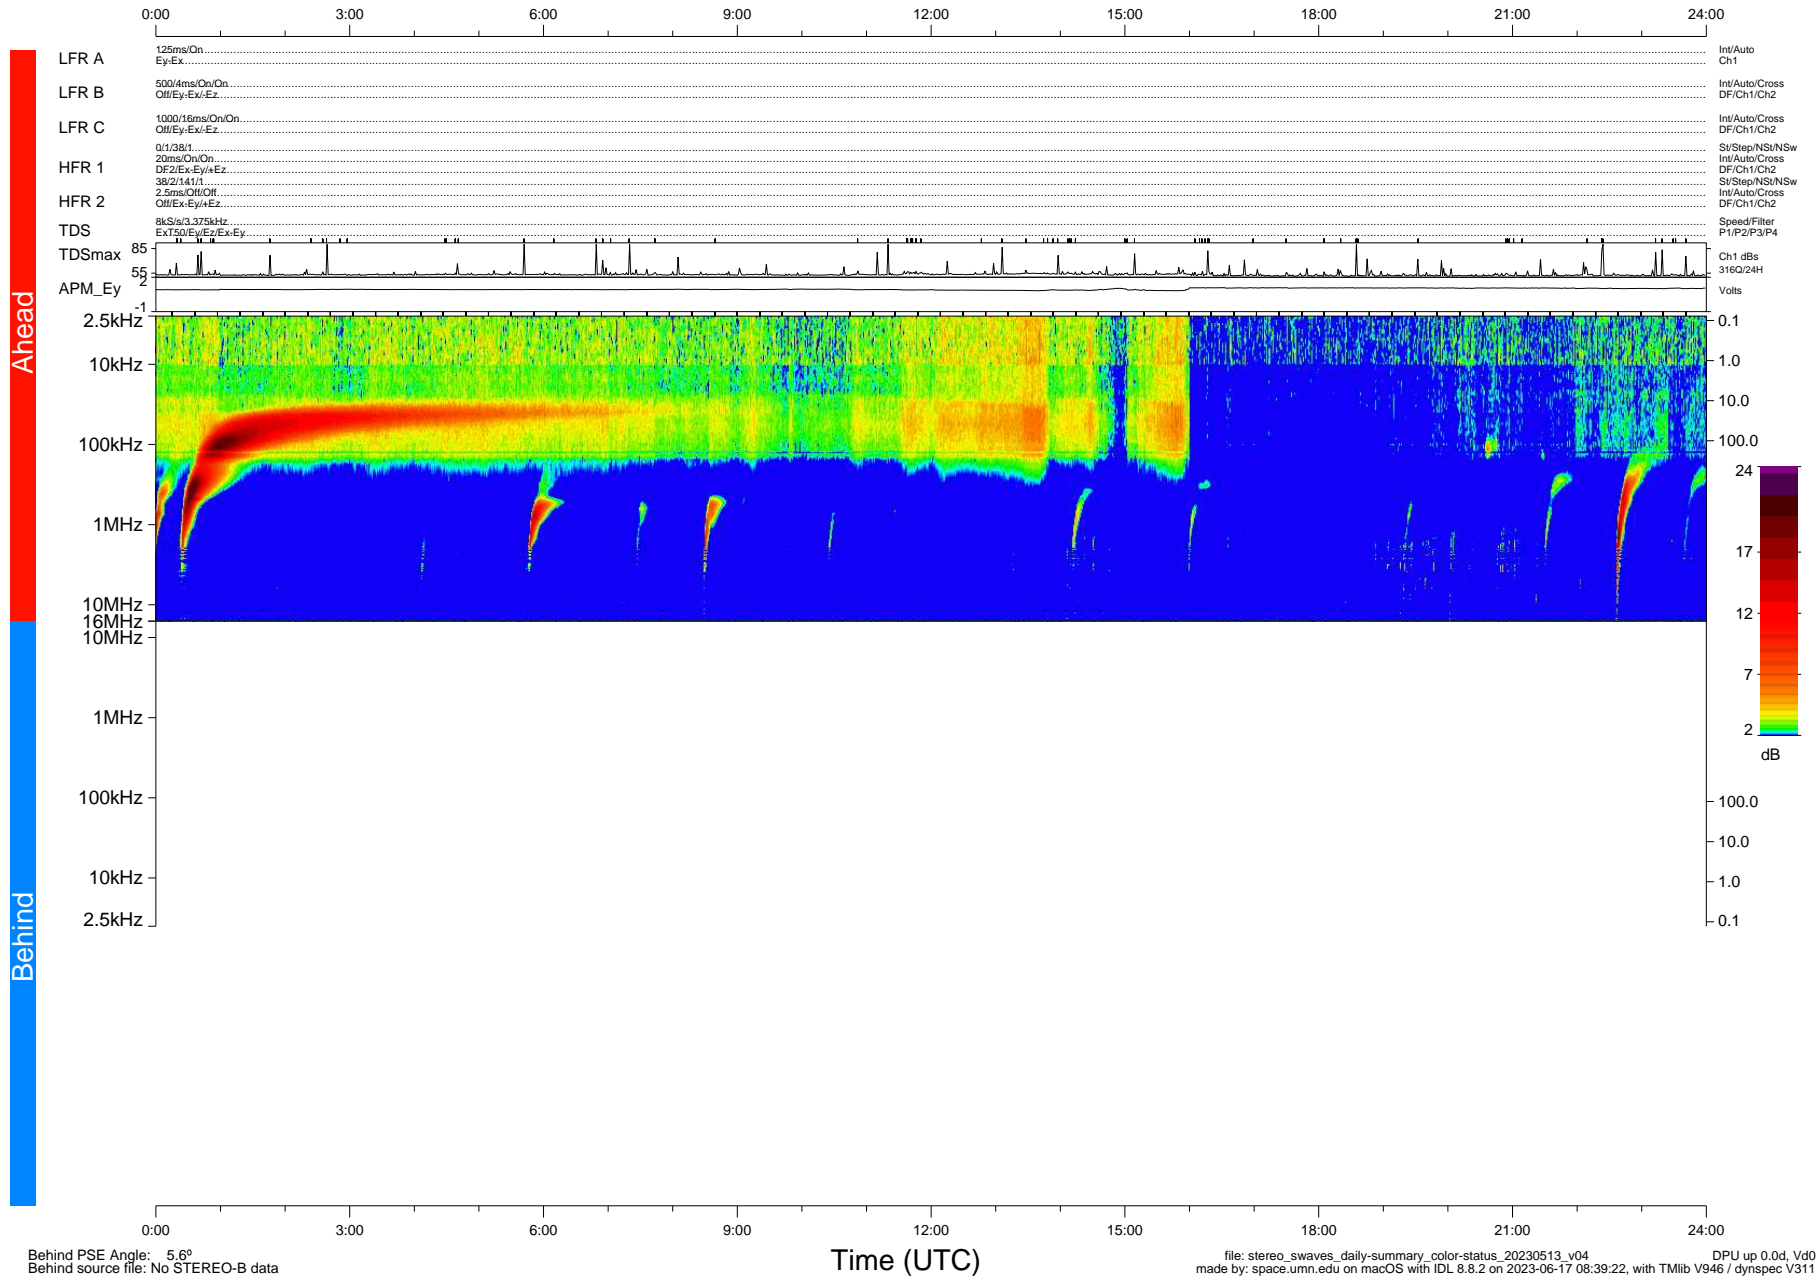

STEREO/WAVES Daily Summary - 13-May-2023 (DOY 133)

Ahead source file: swaves_ahead_2023_133_1_05.fin (Recovery: 100.0% HK, 99% Pkts)
 Ahead PSE Angle: -8.9°

DPU up 205.4d, V412d40

Behind PSE Angle: 5.6°
 Behind source file: No STEREO-B data

file: stereo_swaves_daily-summary_color-status_20230513_v04
 made by: space.umn.edu on macOS with IDL 8.8.2 on 2023-06-17 08:39:22, with Tlib V946 / dynspec V311
 DPU up 0.0d, Vd0