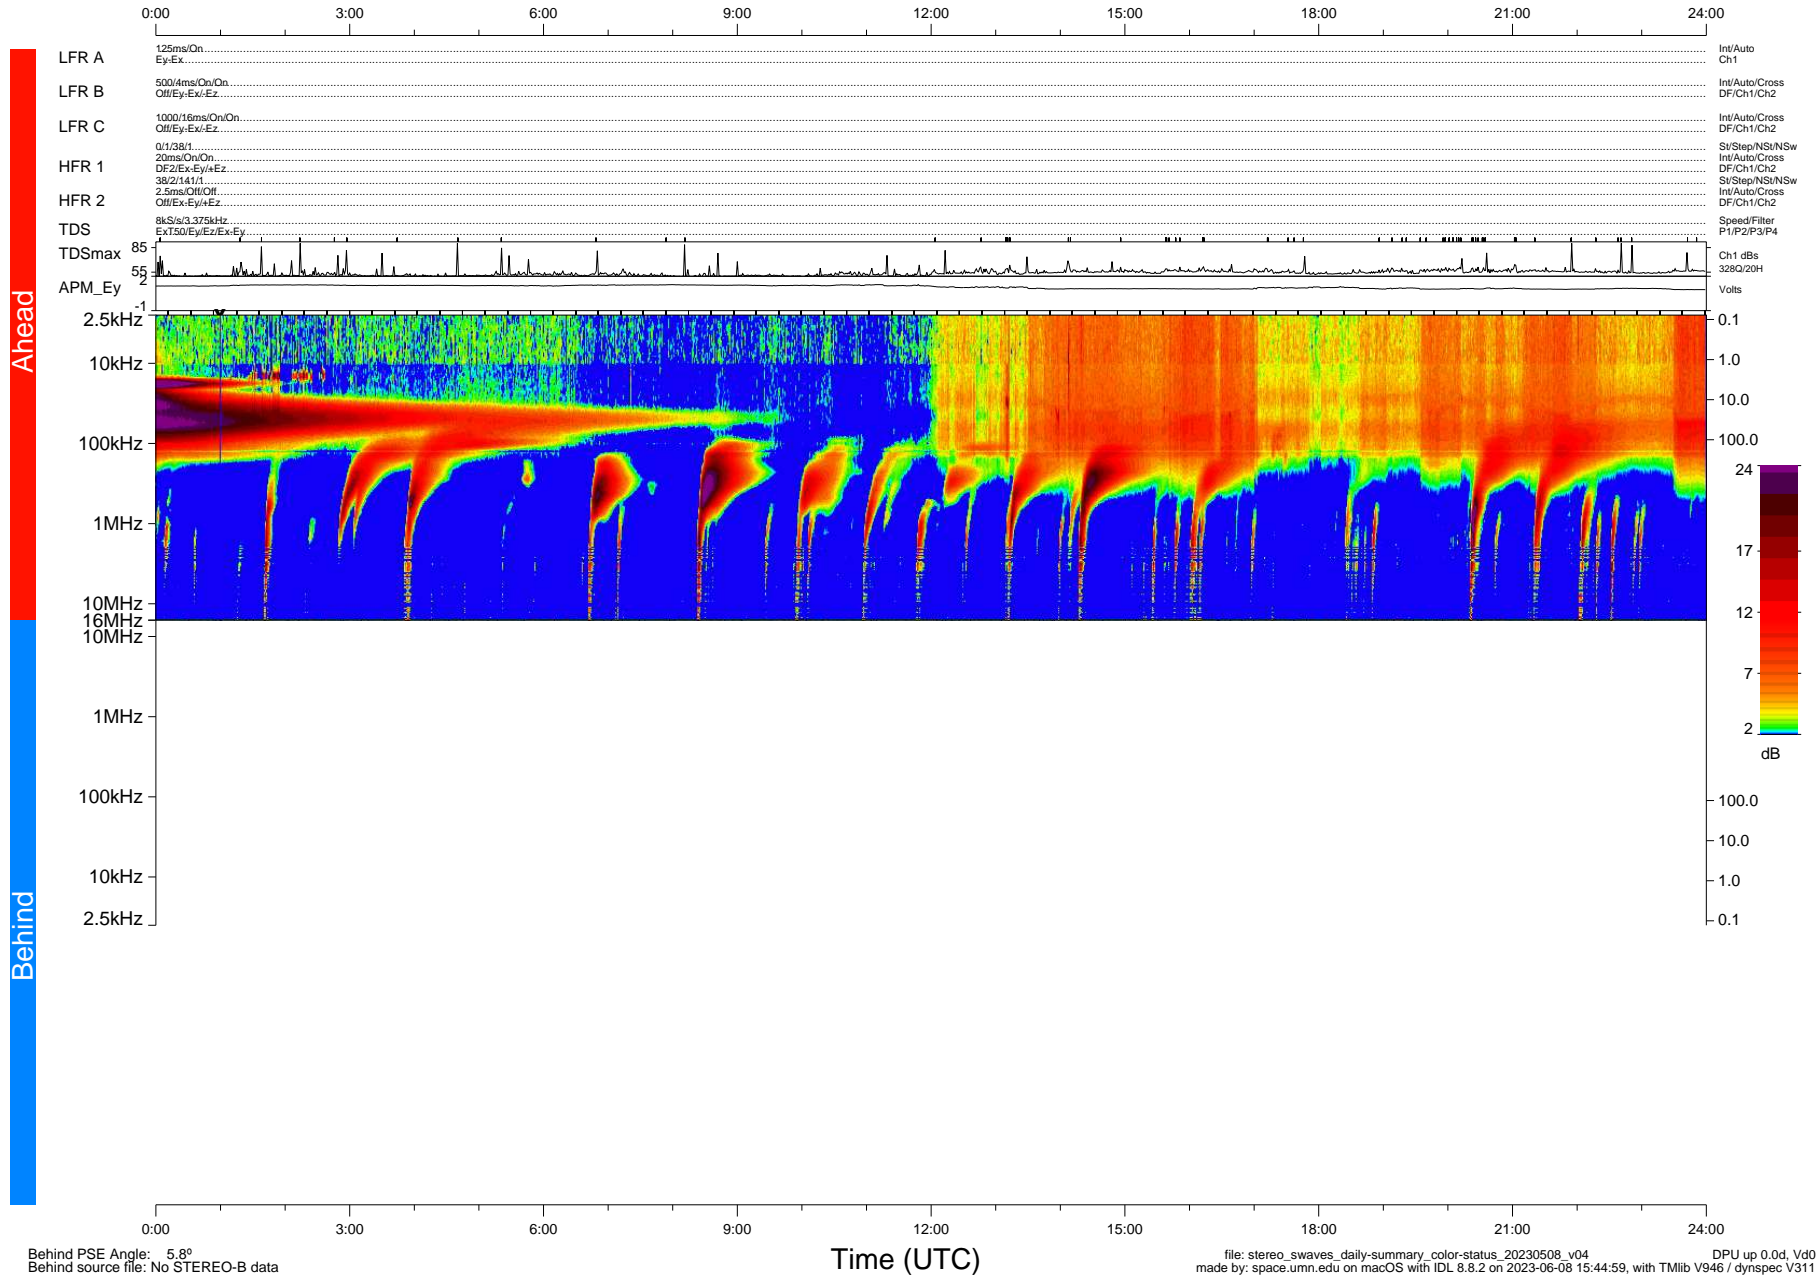

# STEREO/WAVES Daily Summary - 08-May-2023 (DOY 128)

Ahead source file: swaves\_ahead\_2023\_128\_1\_05.fin (Recovery: 100.0% HK, 100% Pkts)  
 Ahead PSE Angle: -9.3°

DPU up 200.4d, V412d40

Behind PSE Angle: 5.8°  
 Behind source file: No STEREO-B data

file: stereo\_swaves\_daily-summary\_color-status\_20230508\_v04 DPU up 0.0d, Vd0  
 made by: space.umn.edu on macOS with IDL 8.8.2 on 2023-06-08 15:44:59, with Tlib V946 / dynspec V311