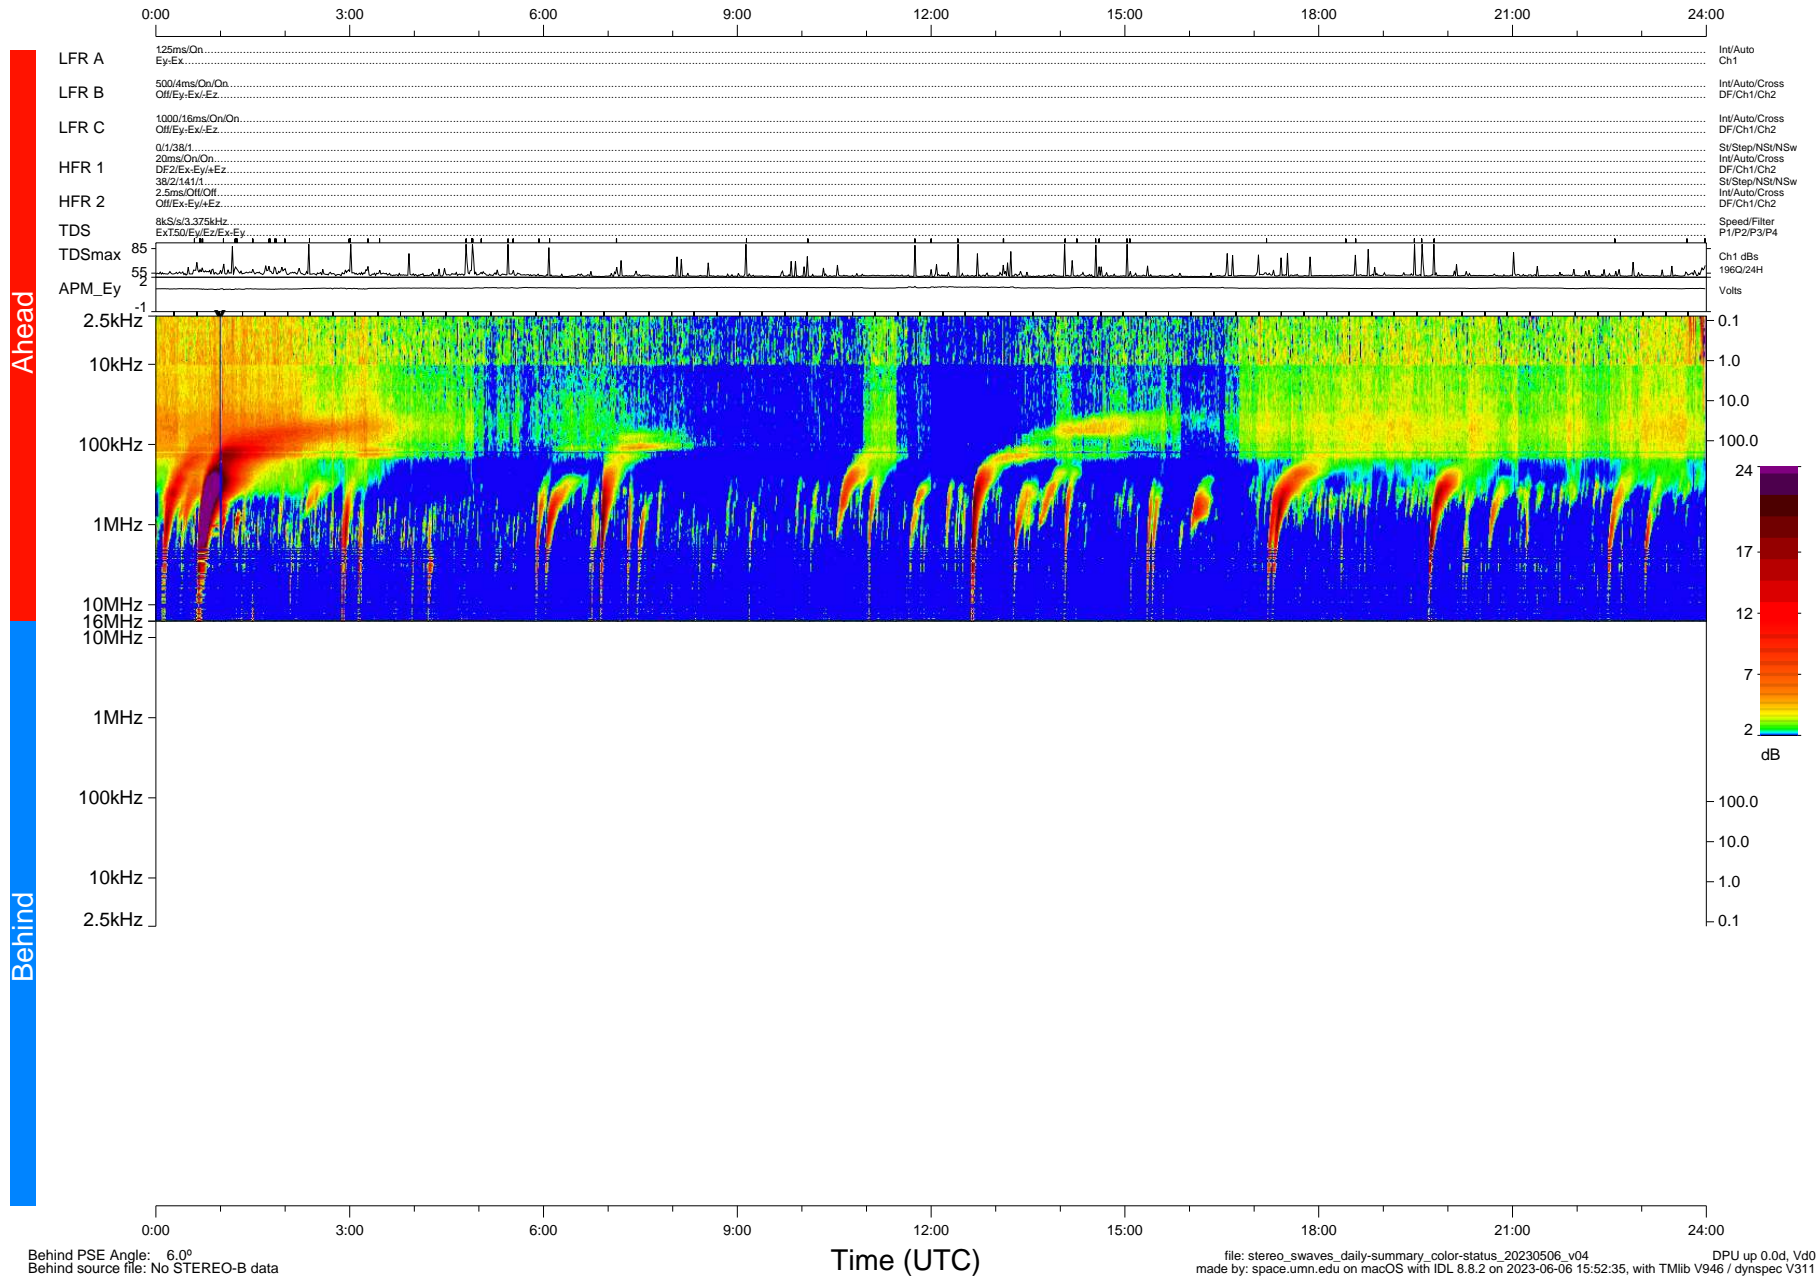

STEREO/WAVES Daily Summary - 06-May-2023 (DOY 126)

Ahead source file: swaves_ahead_2023_126_1_05.fin (Recovery: 100.0% HK, 81% PKts)
 Ahead PSE Angle: -9.4°

DPU up 198.4d, V412d40

Behind PSE Angle: 6.0°
 Behind source file: No STEREO-B data