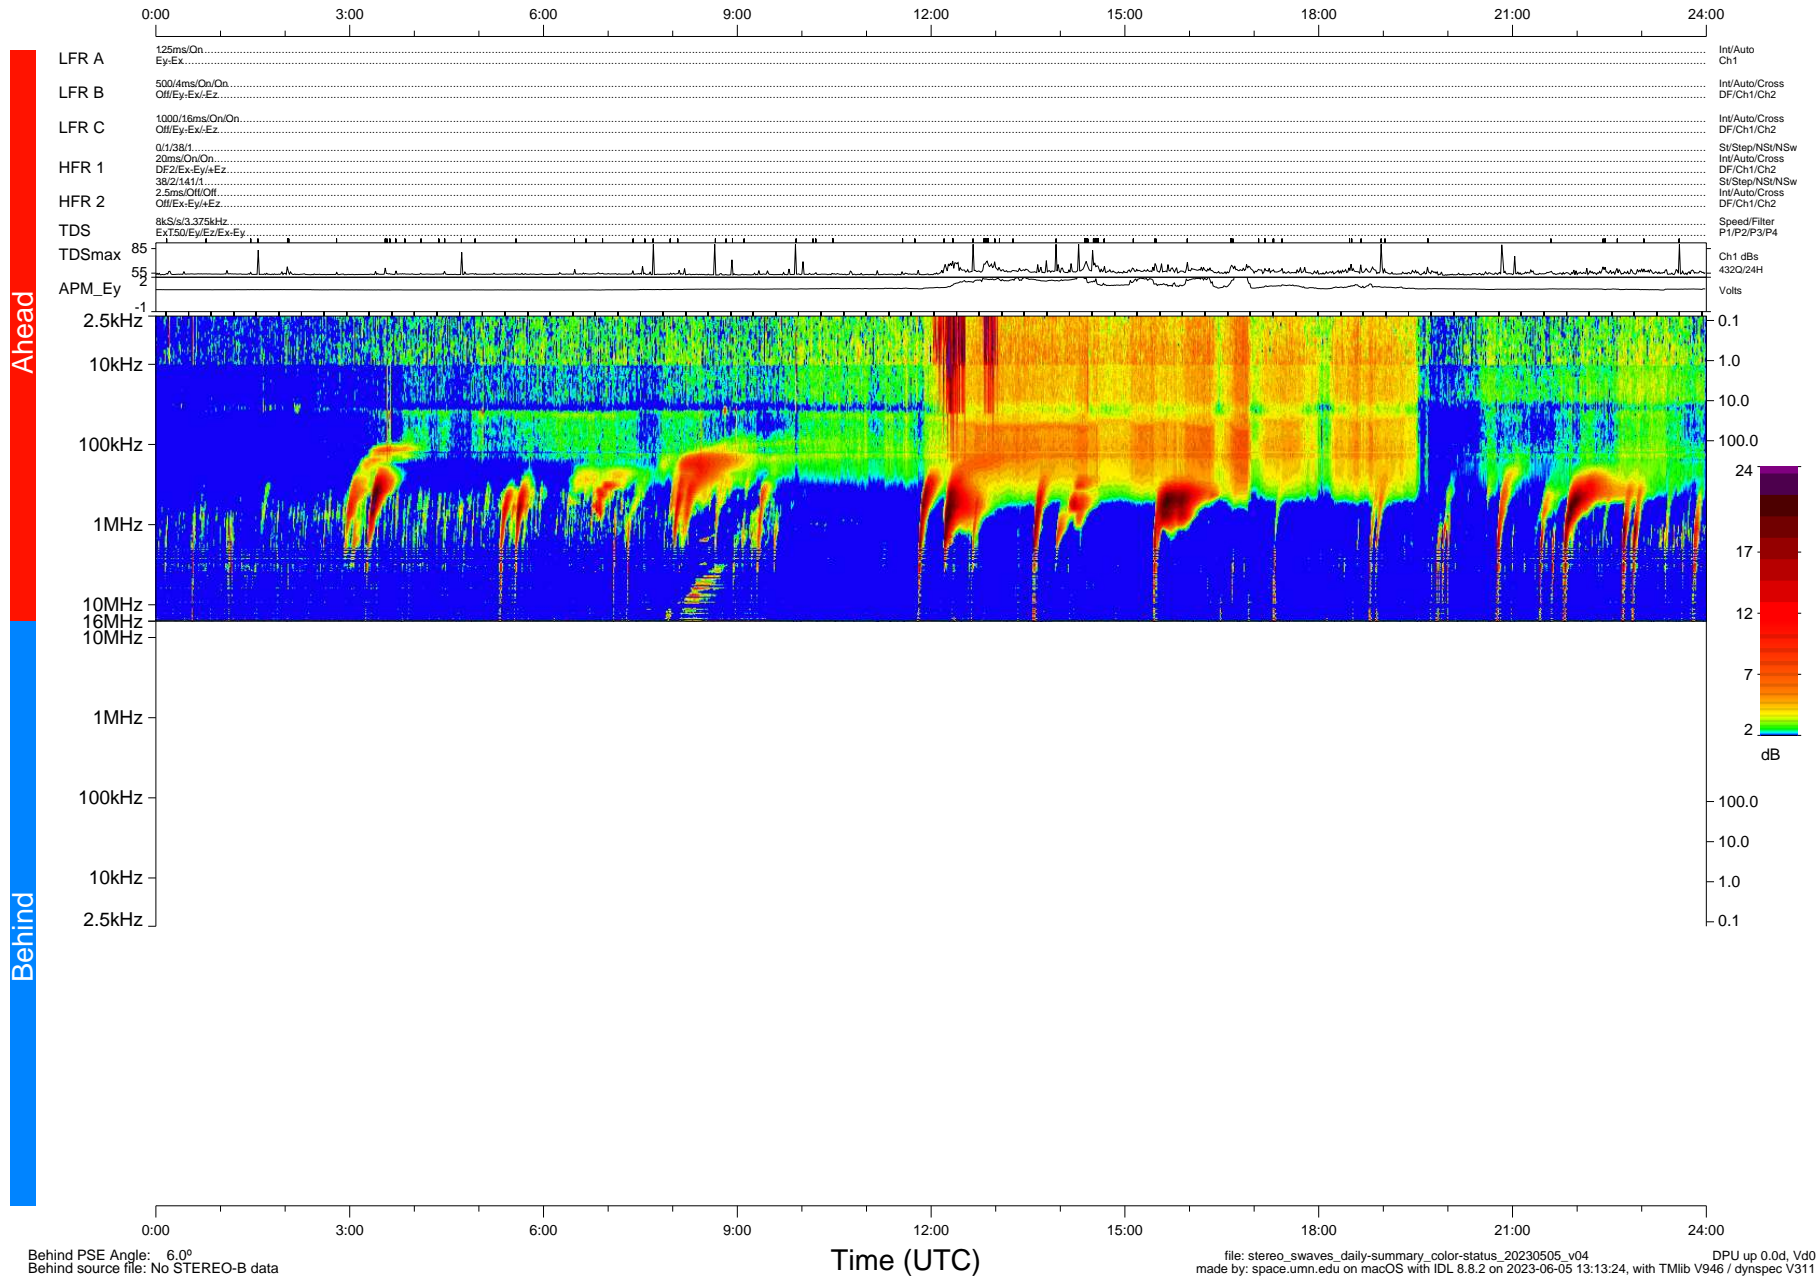

STEREO/WAVES Daily Summary - 05-May-2023 (DOY 125)

Ahead source file: swaves_ahead_2023_125_1_05.fin (Recovery: 100.0% HK, 116% Pkts)
 Ahead PSE Angle: -9.5°

DPU up 197.4d, V412d40

Behind PSE Angle: 6.0°
 Behind source file: No STEREO-B data

Time (UTC)

file: stereo_swaves_daily-summary_color-status_20230505_v04 DPU up 0.0d, Vd0
 made by: space.umn.edu on macOS with IDL 8.8.2 on 2023-06-05 13:13:24, with Tlib V946 / dynspec V311