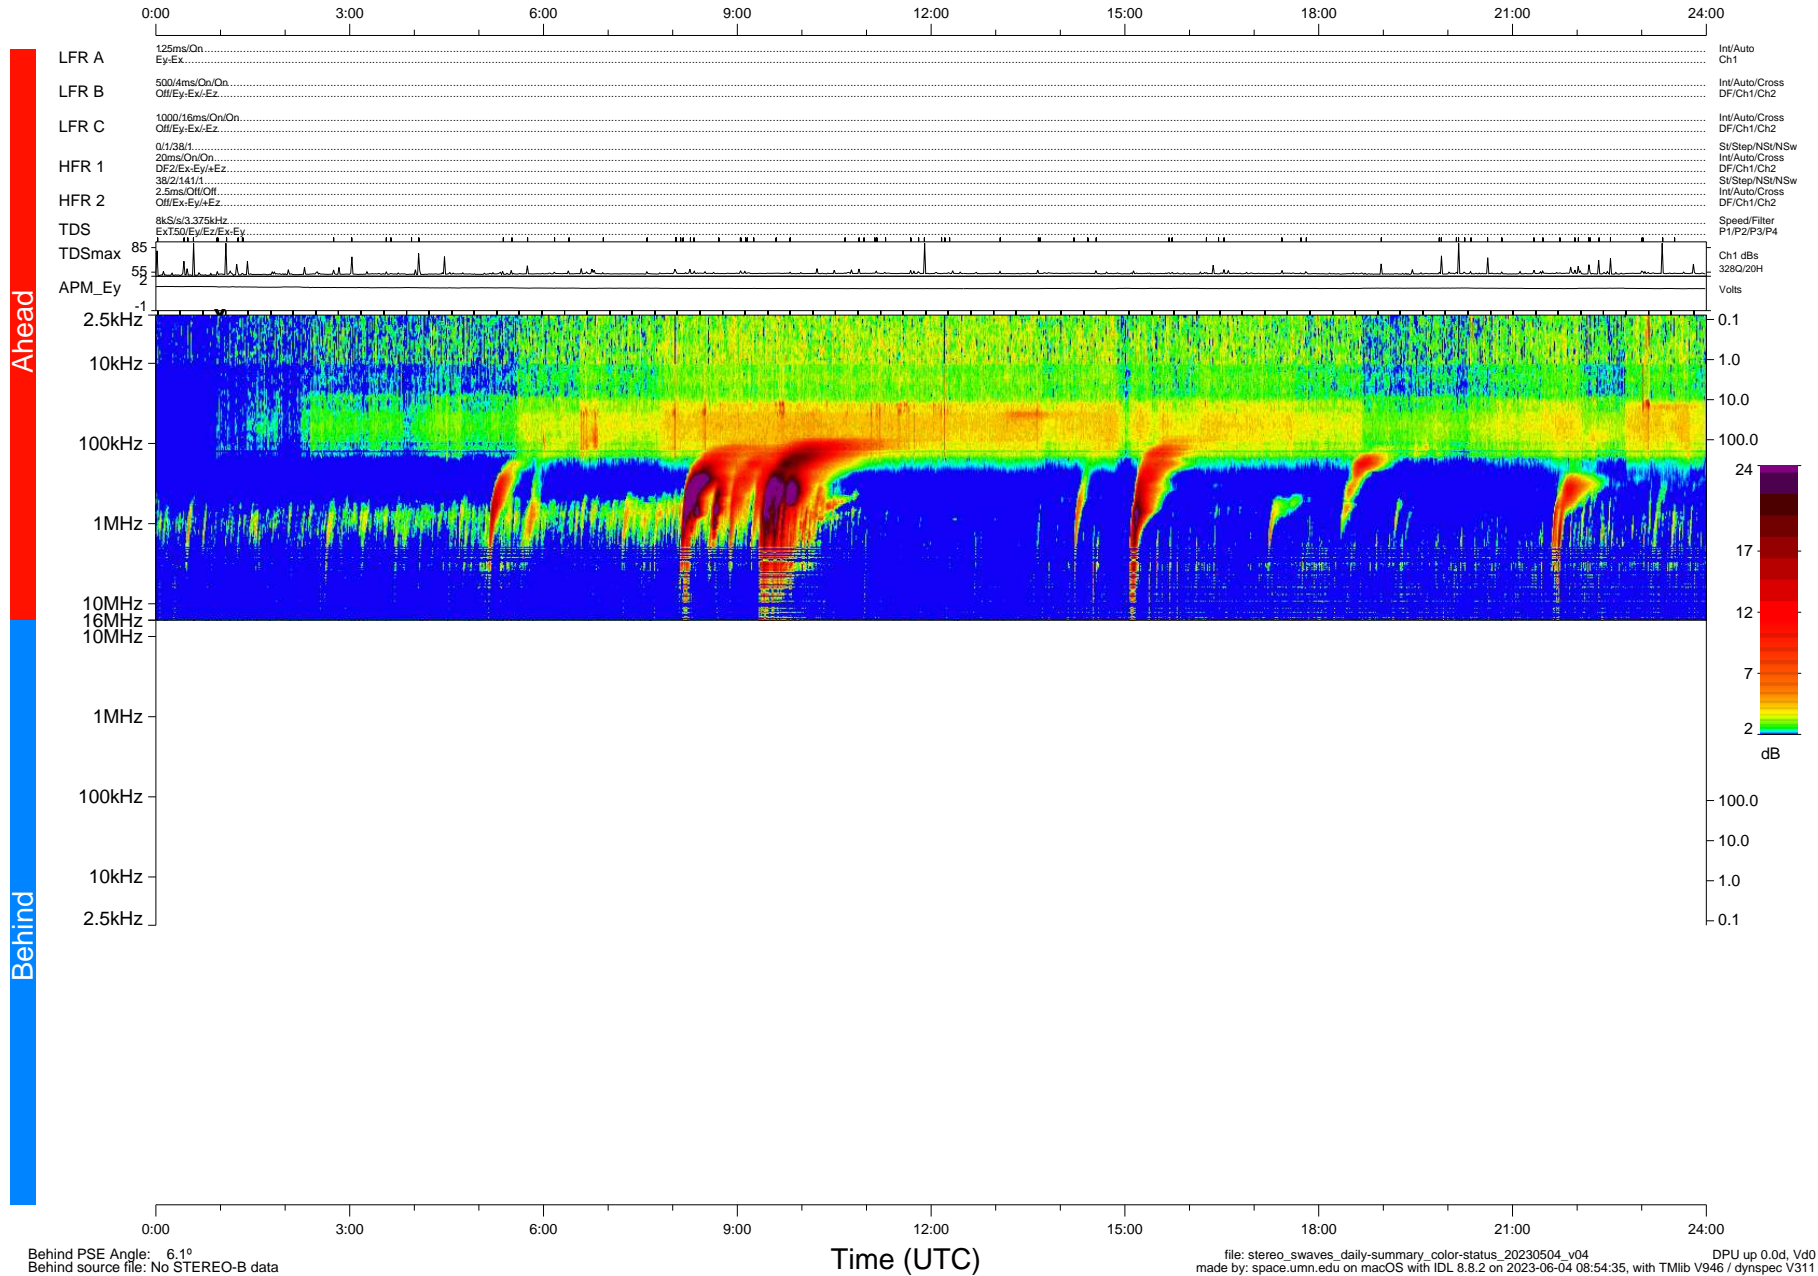

STEREO/WAVES Daily Summary - 04-May-2023 (DOY 124)

Ahead source file: swaves_ahead_2023_124_1_05.fin (Recovery: 100.0% HK, 100% Pkts)
Ahead PSE Angle: -9.6°

DPU up 196.4d, V412d40

Behind PSE Angle: 6.1°
Behind source file: No STEREO-B data