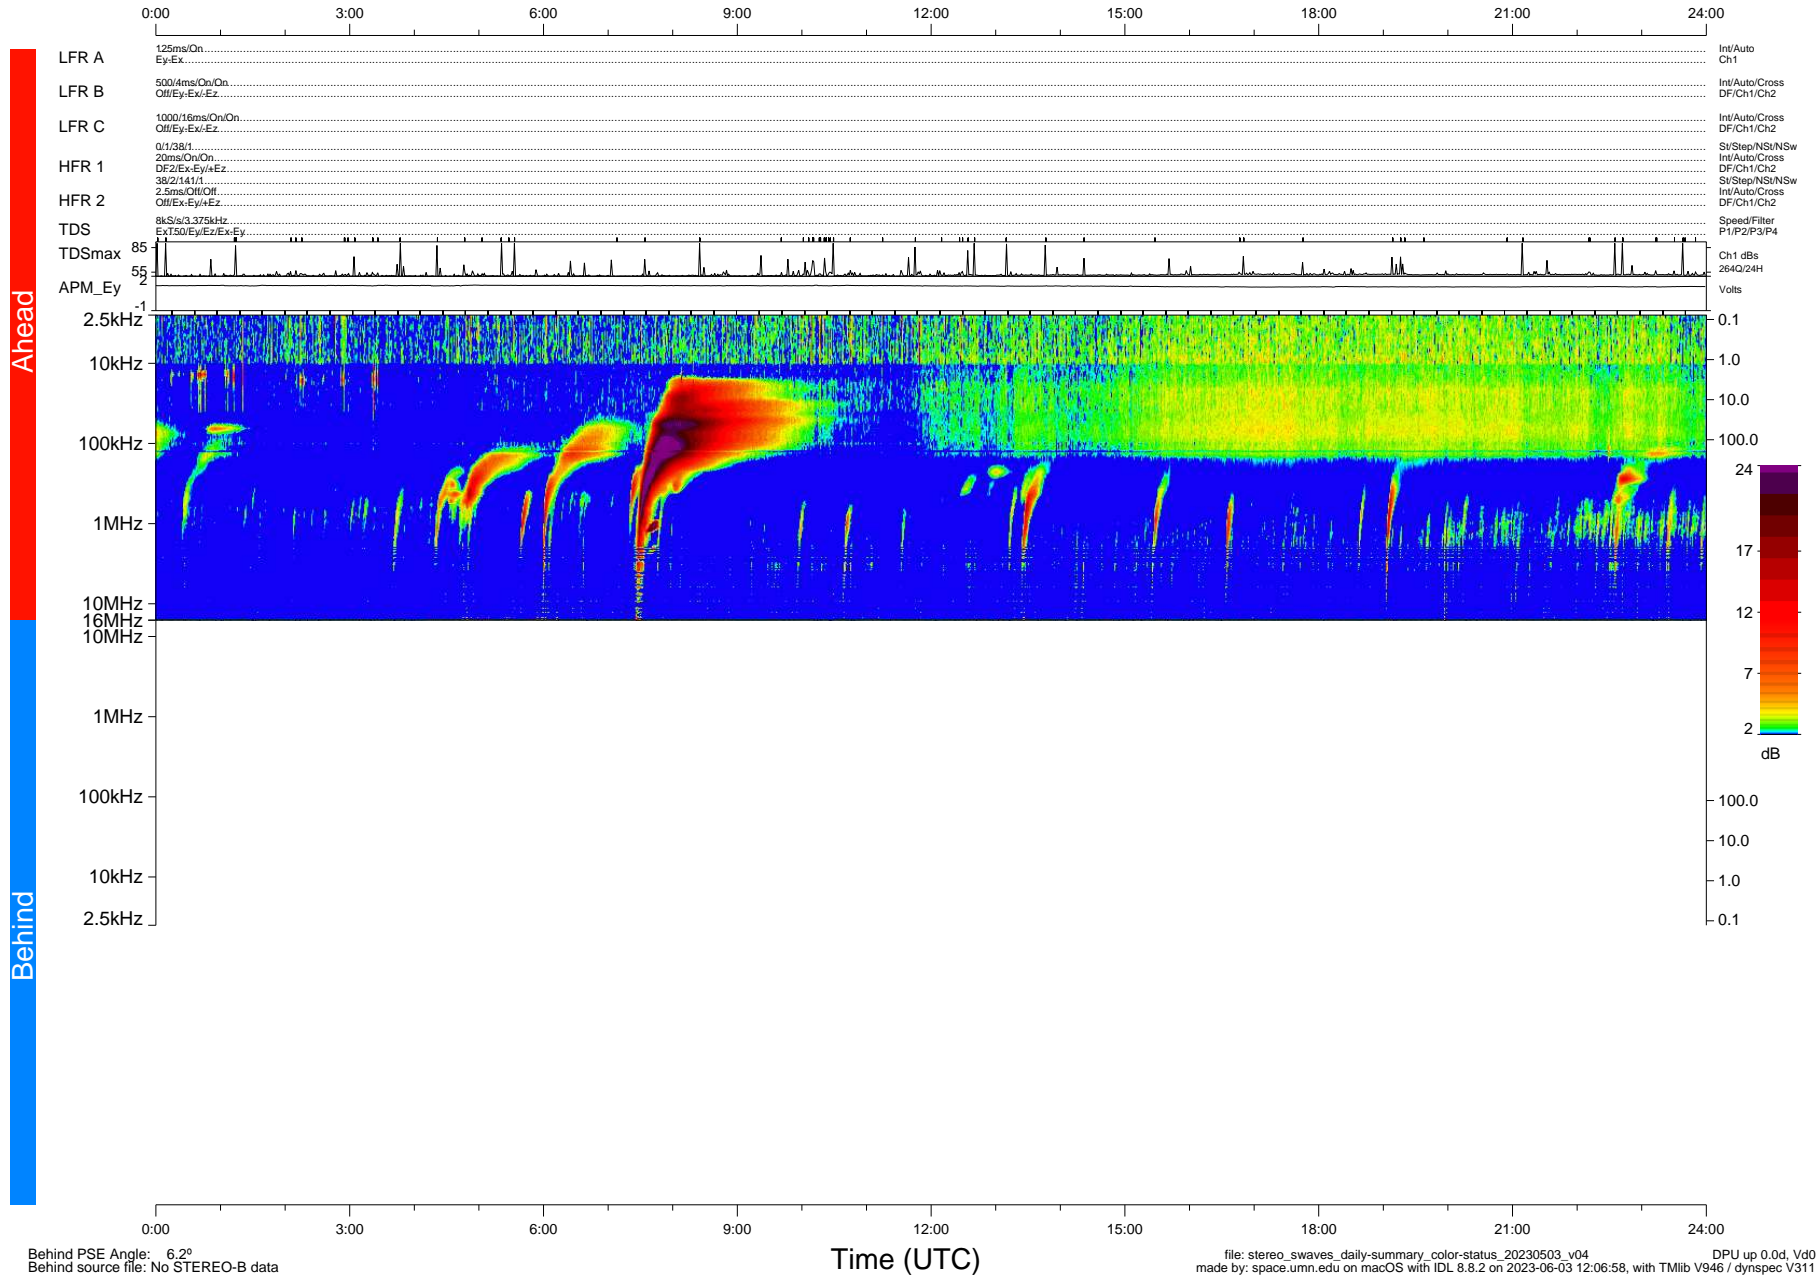

# STEREO/WAVES Daily Summary - 03-May-2023 (DOY 123)

Ahead source file: swaves\_ahead\_2023\_123\_1\_05.fin (Recovery: 100.0% HK, 91% Pkts)  
 Ahead PSE Angle:  $-9.6^\circ$

DPU up 195.4d, V412d40

Behind PSE Angle:  $6.2^\circ$   
 Behind source file: No STEREO-B data

file: stereo\_swaves\_daily-summary\_color-status\_20230503\_v04  
 made by: space.umn.edu on macOS with IDL 8.8.2 on 2023-06-03 12:06:58, with Tlib V946 / dynspec V311  
 DPU up 0.0d, Vd0