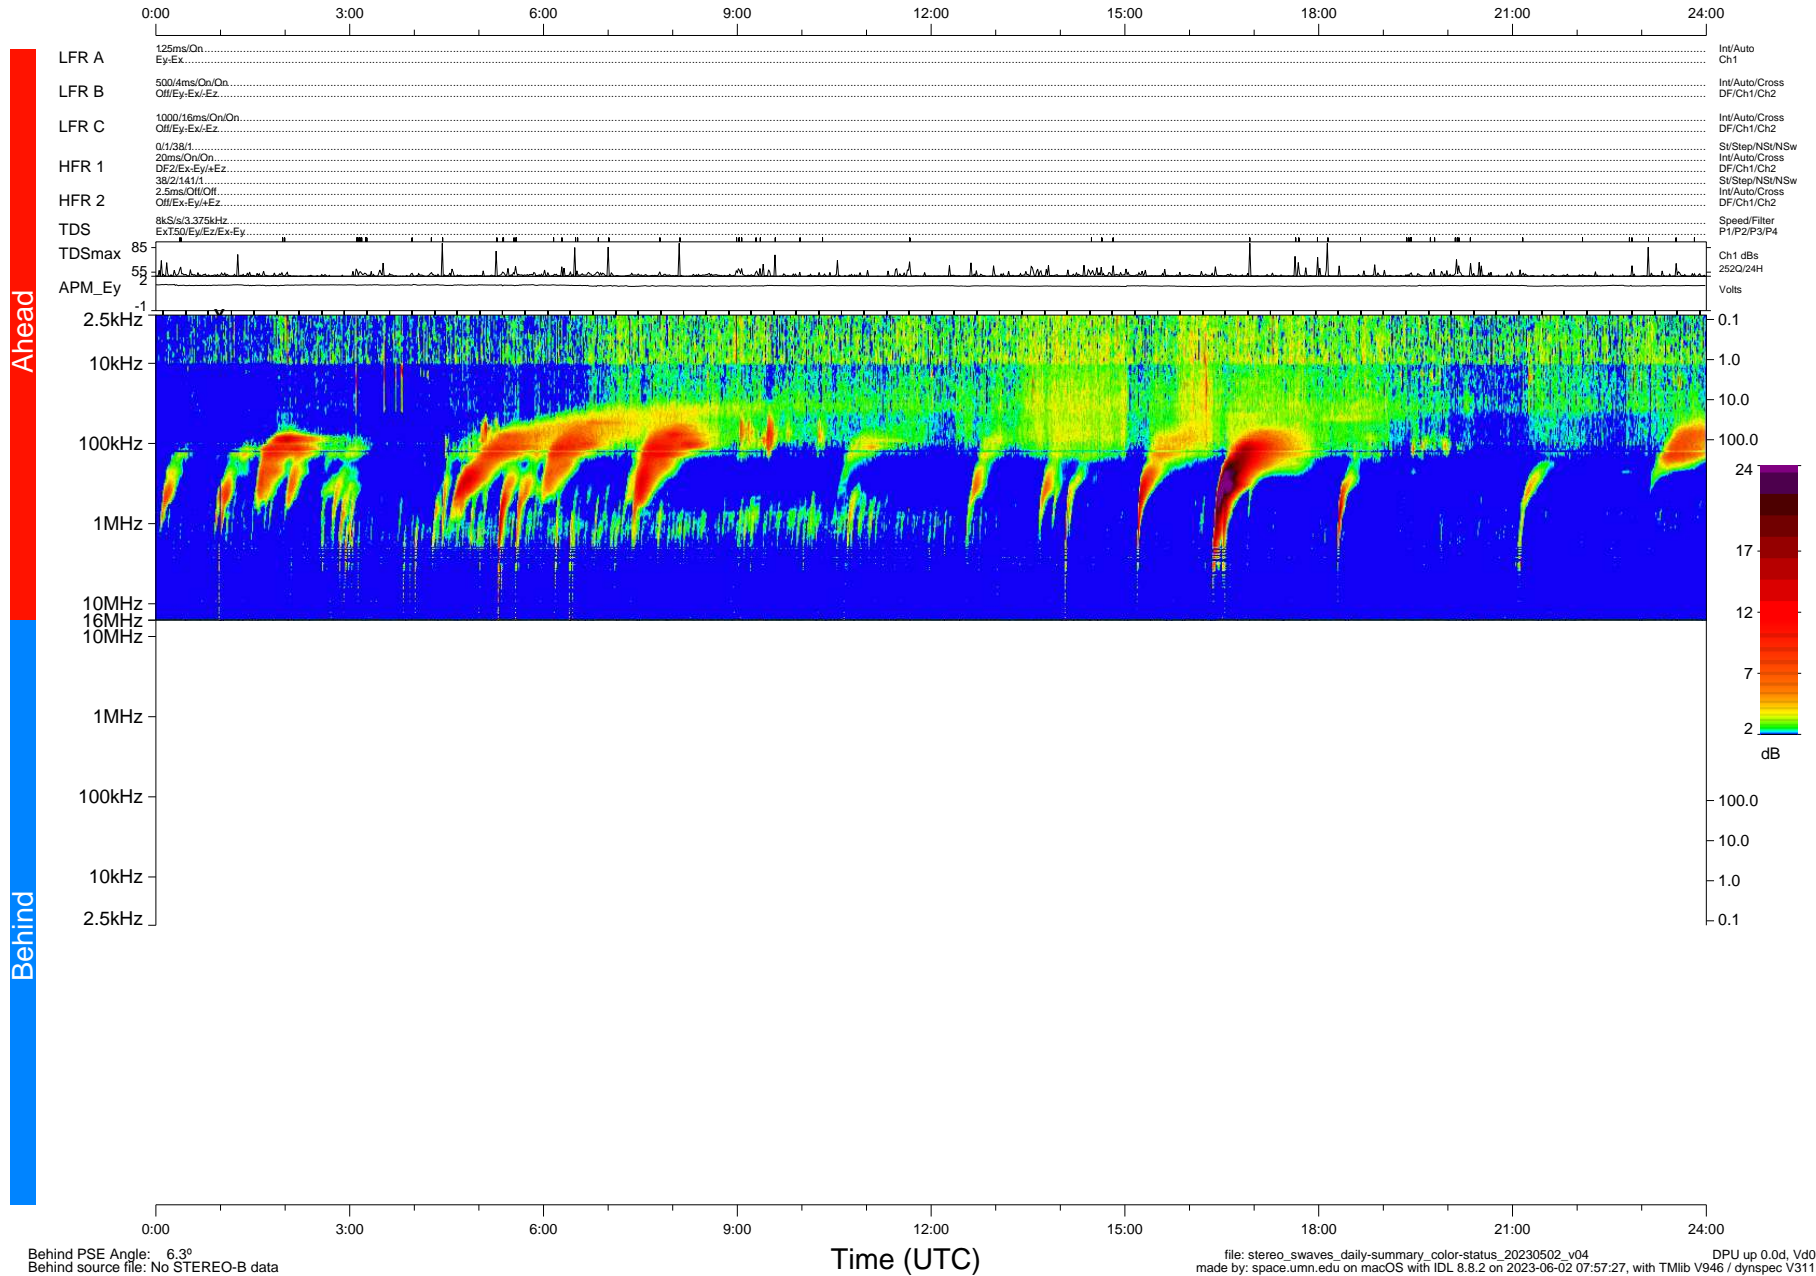

# STEREO/WAVES Daily Summary - 02-May-2023 (DOY 122)

Ahead source file: swaves\_ahead\_2023\_122\_1\_05.fin (Recovery: 100.0% HK, 89% PKts)  
 Ahead PSE Angle: -9.7°

DPU up 194.4d, V412d40

Behind PSE Angle: 6.3°  
 Behind source file: No STEREO-B data

file: stereo\_swaves\_daily-summary\_color-status\_20230502\_v04  
 made by: space.umn.edu on macOS with IDL 8.8.2 on 2023-06-02 07:57:27, with Tlib V946 / dynspec V311  
 DPU up 0.0d, Vd0