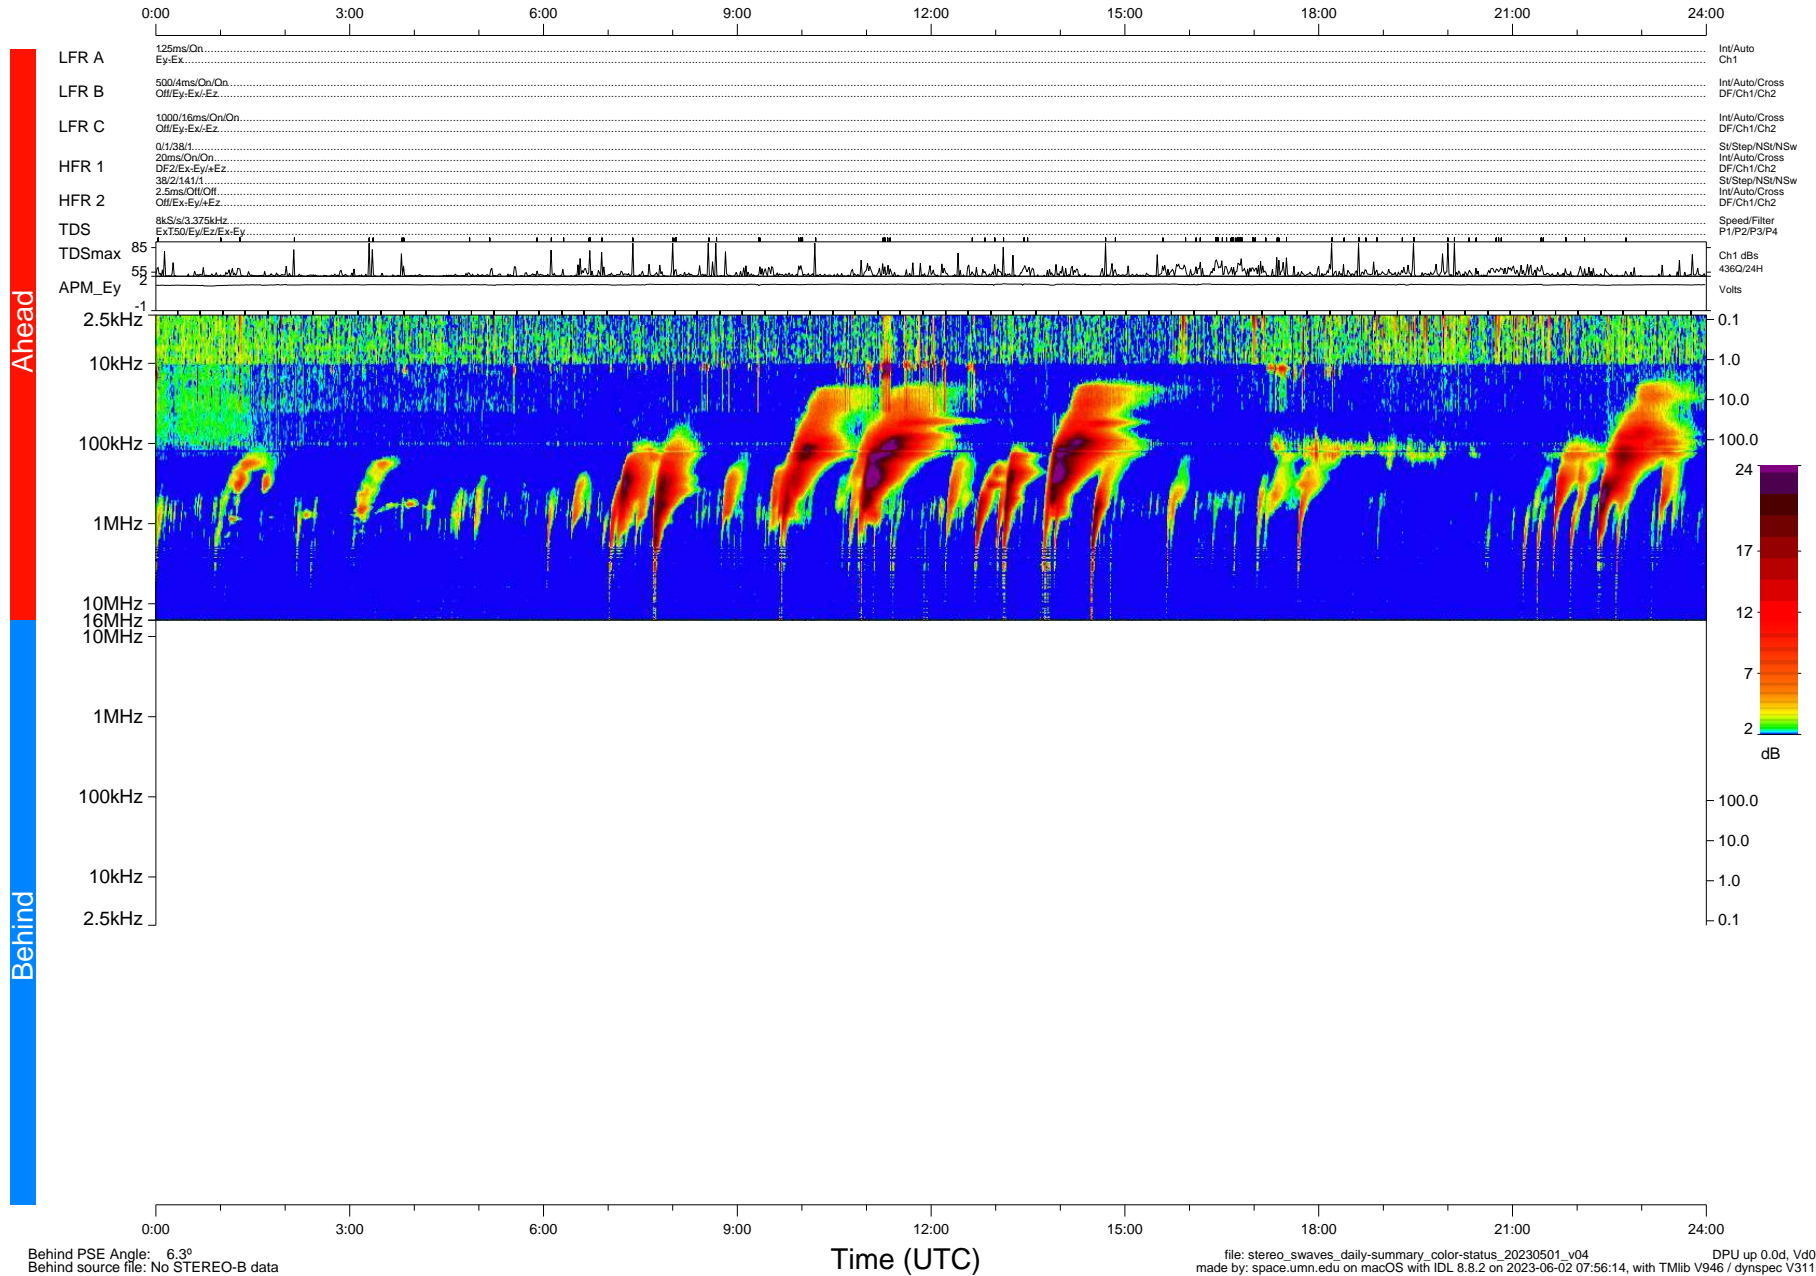

STEREO/WAVES Daily Summary - 01-May-2023 (DOY 121)

Ahead source file: swaves_ahead_2023_121_1_05.fin (Recovery: 100.0% HK, 116% Pkts)
 Ahead PSE Angle: -9.8°

DPU up 193.4d, V412d40

Behind PSE Angle: 6.3°
 Behind source file: No STEREO-B data

file: stereo_swaves_daily-summary_color-status_20230501_v04
 made by: space.umn.edu on macOS with IDL 8.8.2 on 2023-06-02 07:56:14, with Tlib V946 / dynspec V311
 DPU up 0.0d, Vd0