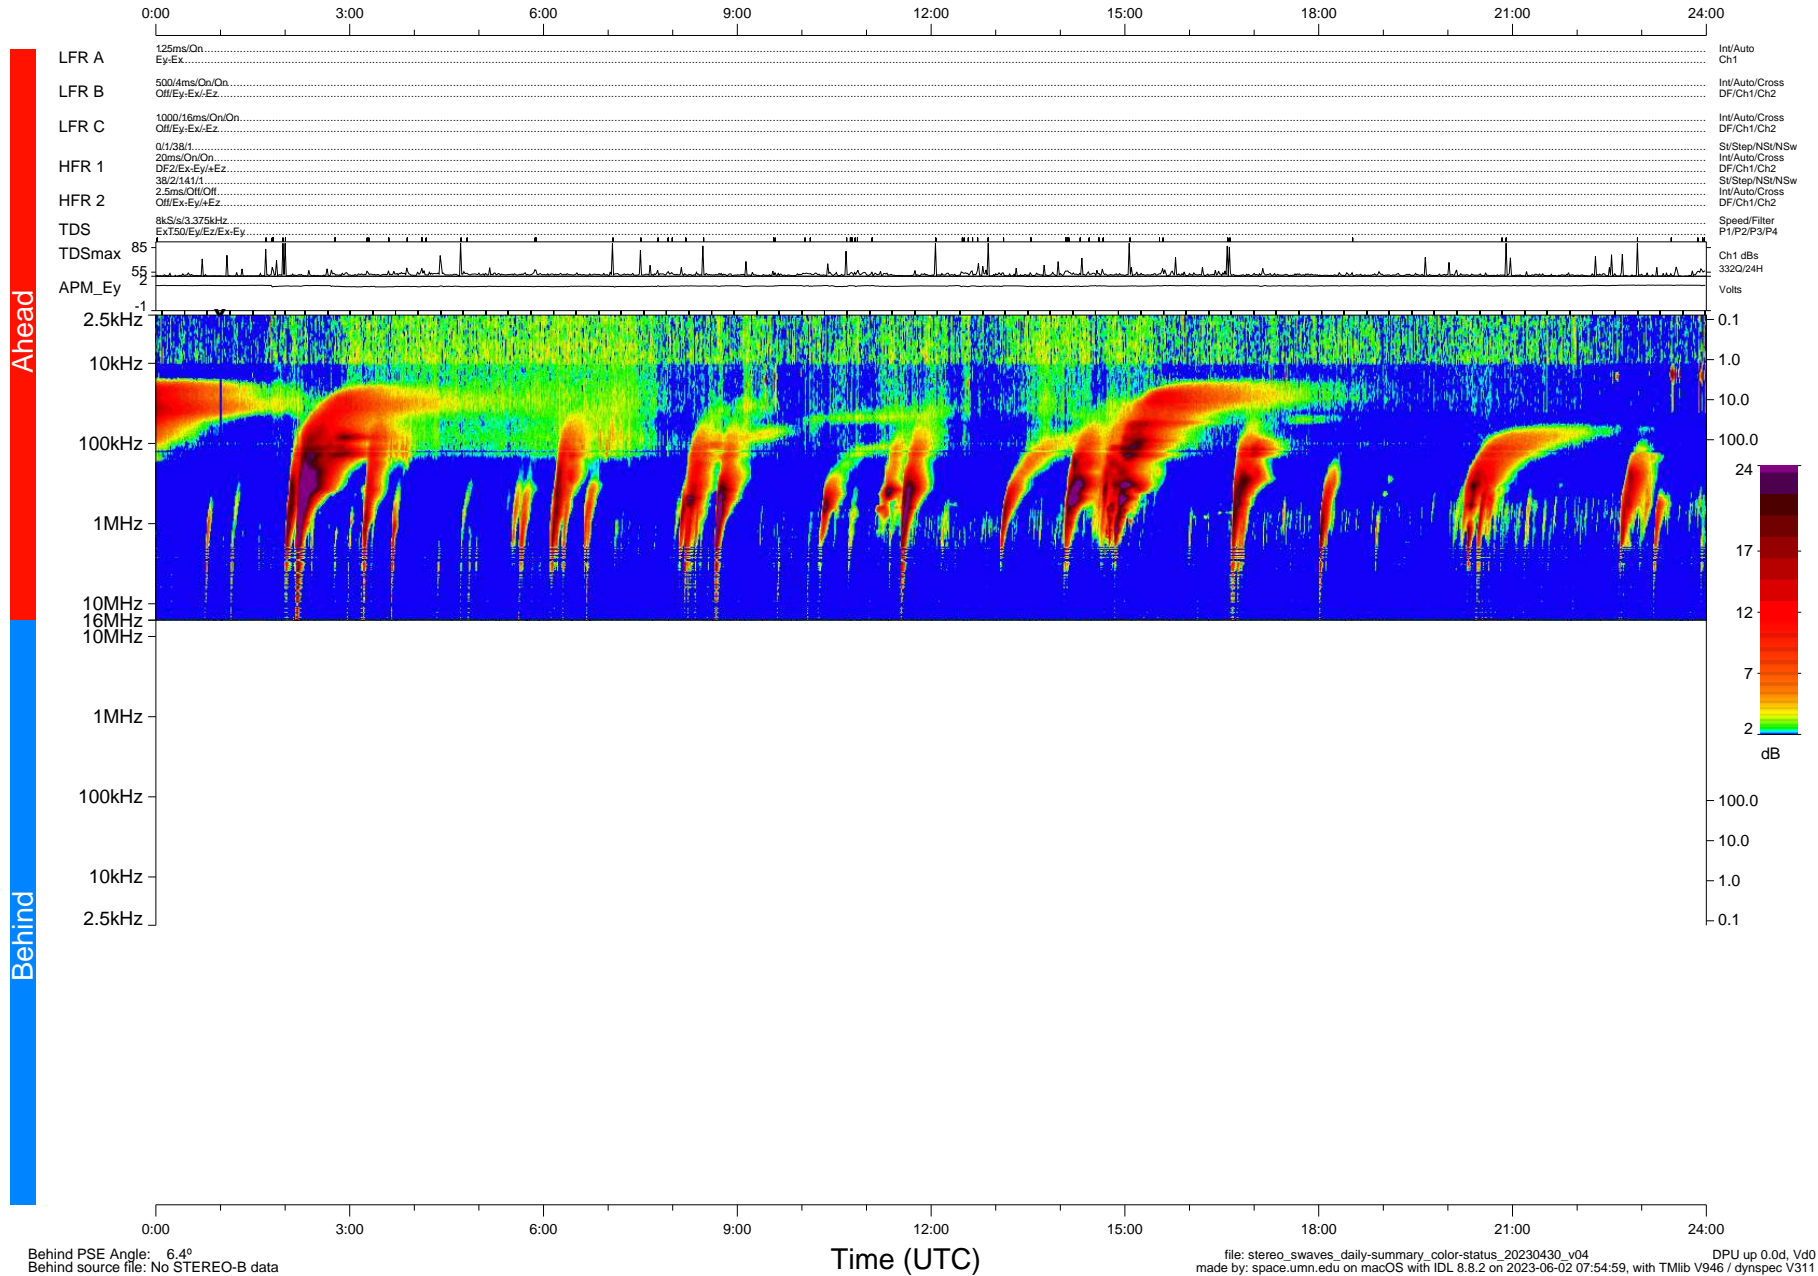

# STEREO/WAVES Daily Summary - 30-Apr-2023 (DOY 120)

Ahead source file: swaves\_ahead\_2023\_120\_1\_05.fin (Recovery: 100.0% HK, 101% Pkts)  
 Ahead PSE Angle: -9.9°

DPU up 192.4d, V412d40

Behind PSE Angle: 6.4°  
 Behind source file: No STEREO-B data

file: stereo\_swaves\_daily-summary\_color-status\_20230430\_v04 DPU up 0.0d, Vd0  
 made by: space.umn.edu on macOS with IDL 8.8.2 on 2023-06-02 07:54:59, with Tlib V946 / dynspec V311