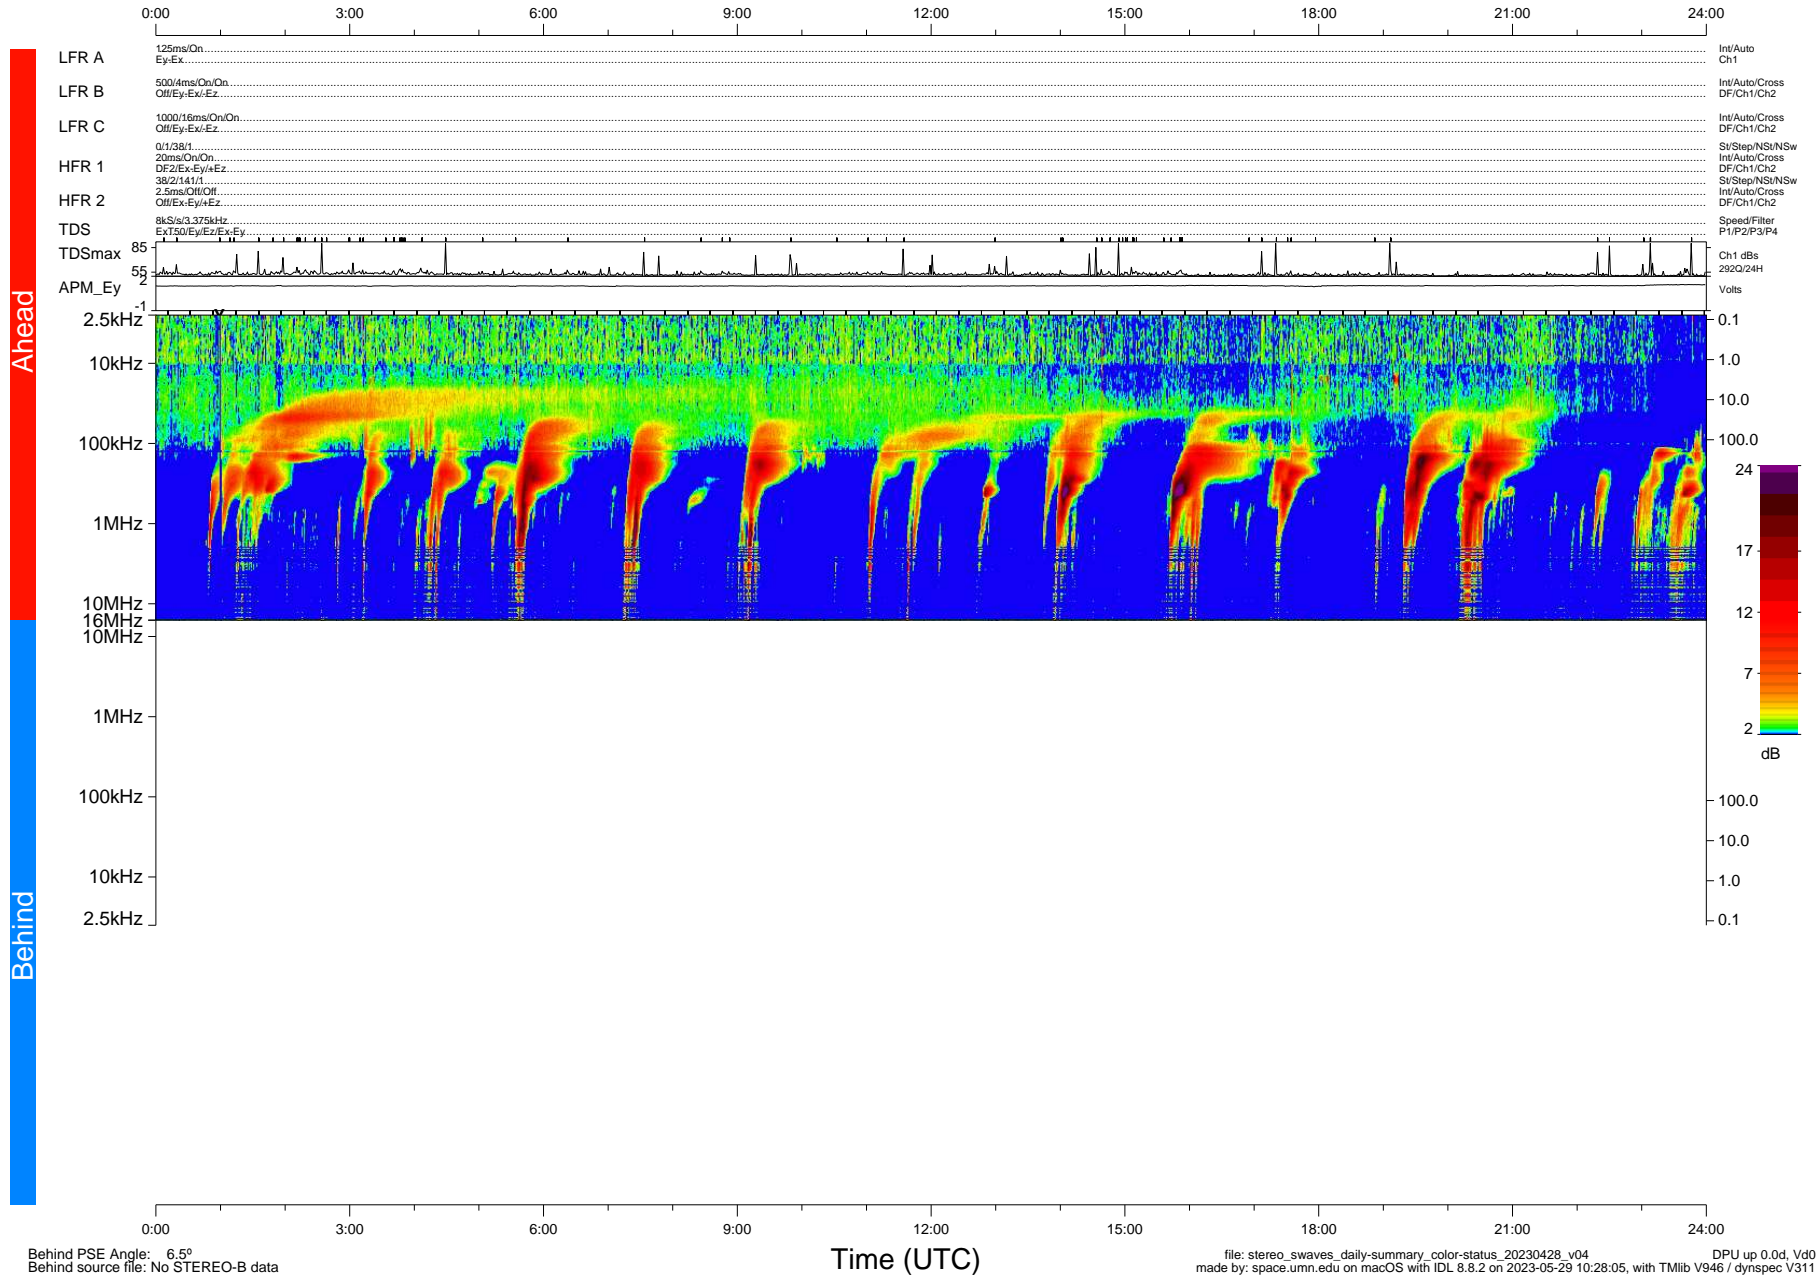

STEREO/WAVES Daily Summary - 28-Apr-2023 (DOY 118)

Ahead source file: swaves_ahead_2023_118_1_05.fin (Recovery: 100.0% HK, 95% Pkts)
 Ahead PSE Angle: -10.0°

DPU up 190.4d, V412d40

Behind PSE Angle: 6.5°
 Behind source file: No STEREO-B data

Time (UTC)

file: stereo_swaves_daily-summary_color-status_20230428_v04 DPU up 0.0d, Vd0
 made by: space.umn.edu on macOS with IDL 8.8.2 on 2023-05-29 10:28:05, with Tlib V946 / dynspec V311