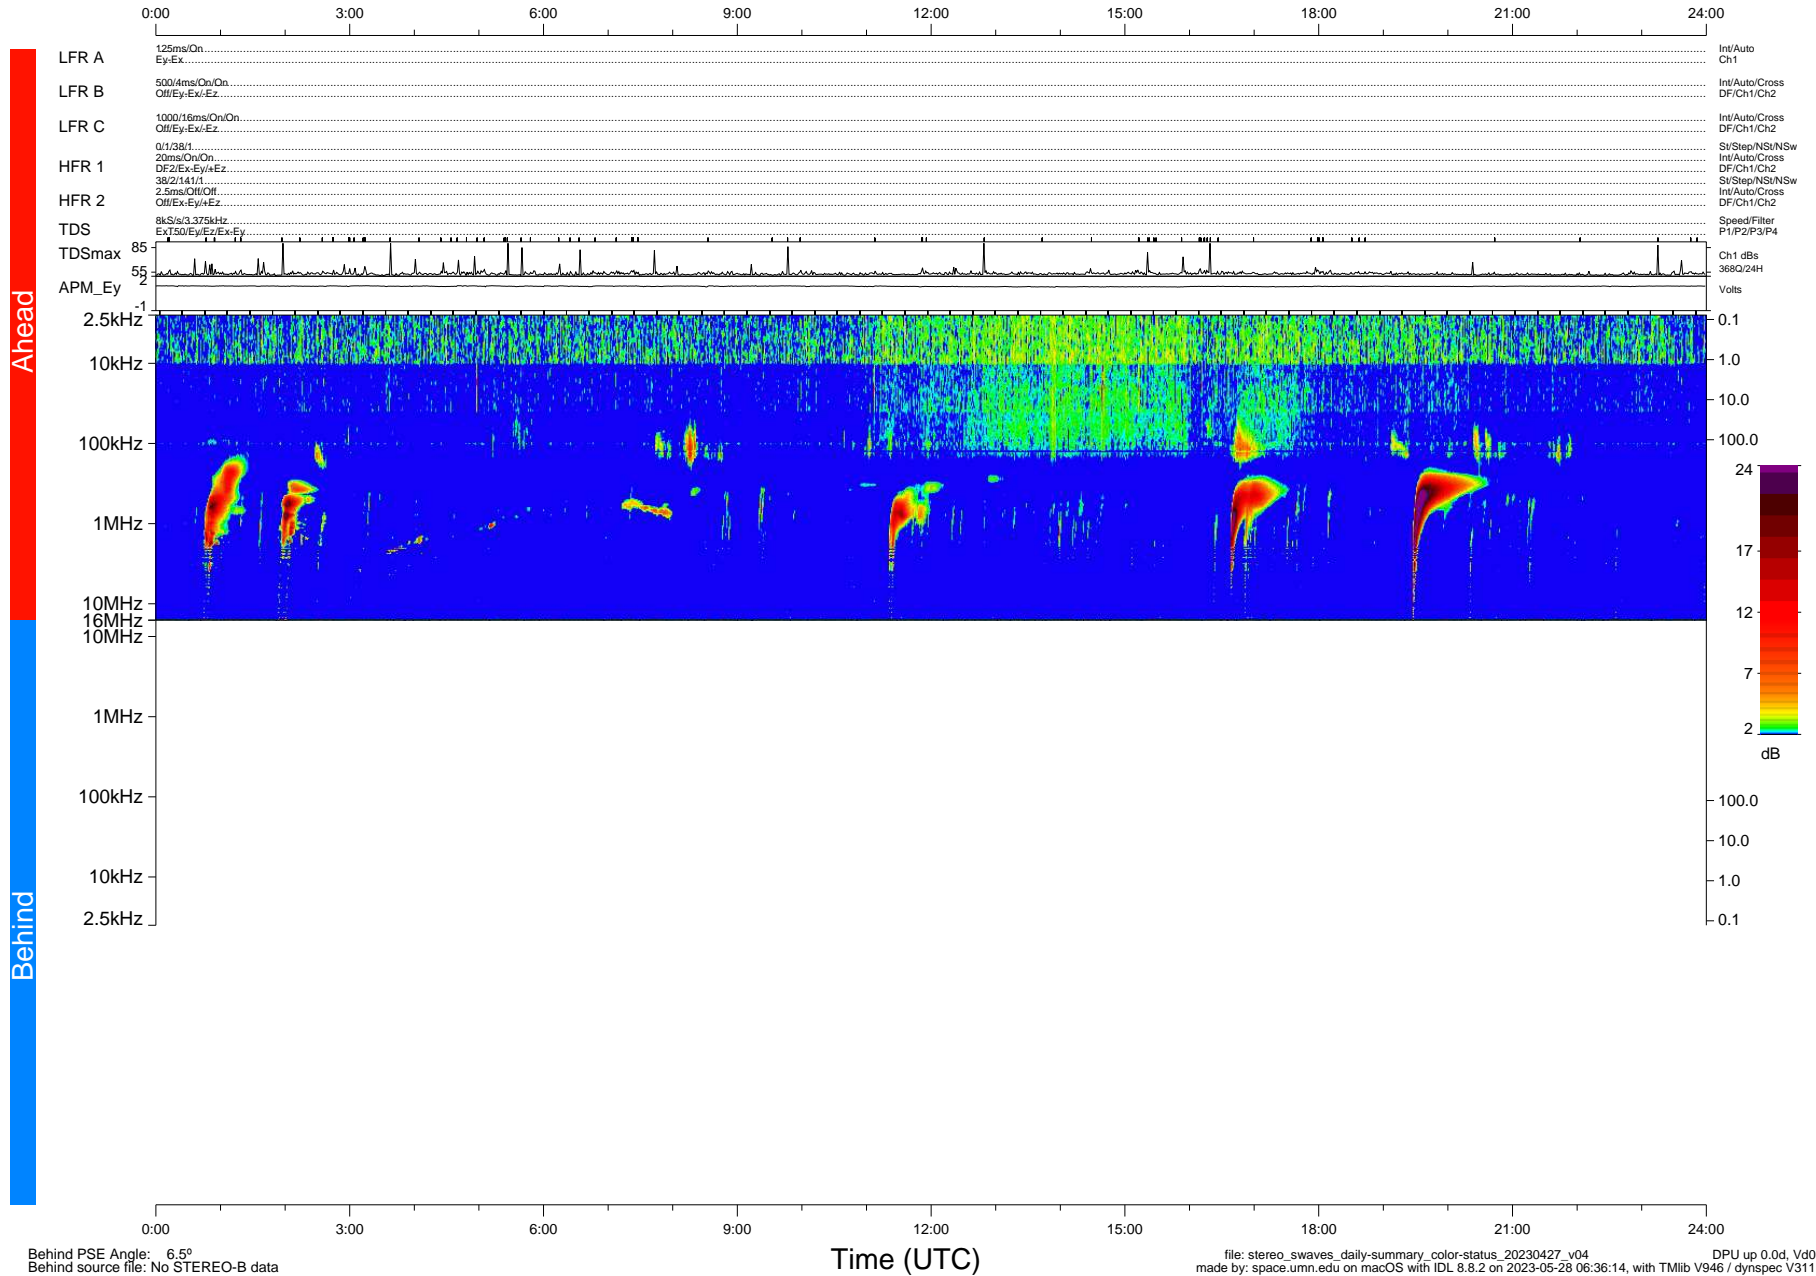

STEREO/WAVES Daily Summary - 27-Apr-2023 (DOY 117)

Ahead source file: swaves_ahead_2023_117_1_05.fin (Recovery: 100.1% HK, 106% Pkts)
Ahead PSE Angle: -10.1°

DPU up 189.4d, V412d40

Behind PSE Angle: 6.5°
Behind source file: No STEREO-B data