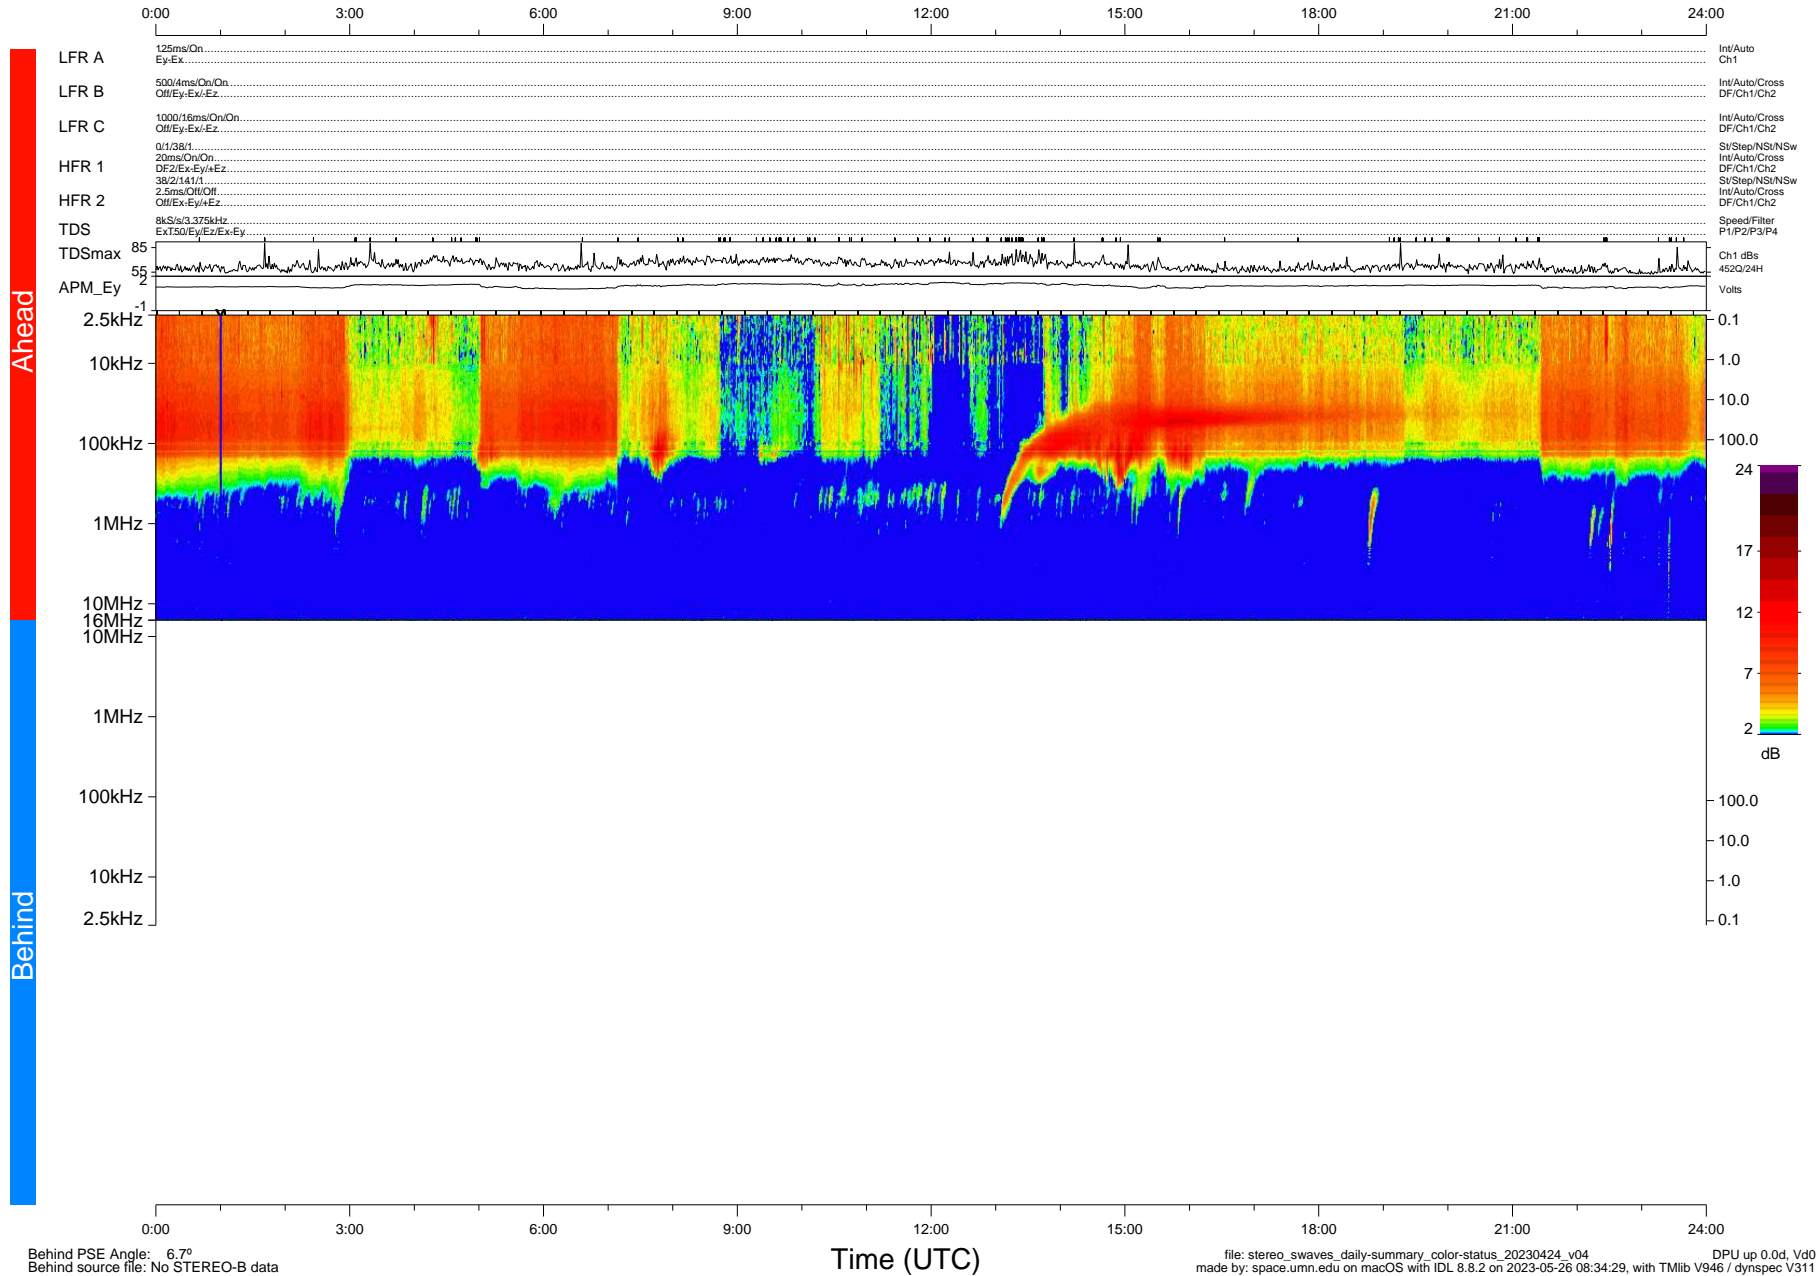

# STEREO/WAVES Daily Summary - 24-Apr-2023 (DOY 114)

Ahead source file: swaves\_ahead\_2023\_114\_1\_05.fin (Recovery: 100.0% HK, 119% Pkts)  
 Ahead PSE Angle: -10.3°

DPU up 186.4d, V412d40

Behind PSE Angle: 6.7°  
 Behind source file: No STEREO-B data