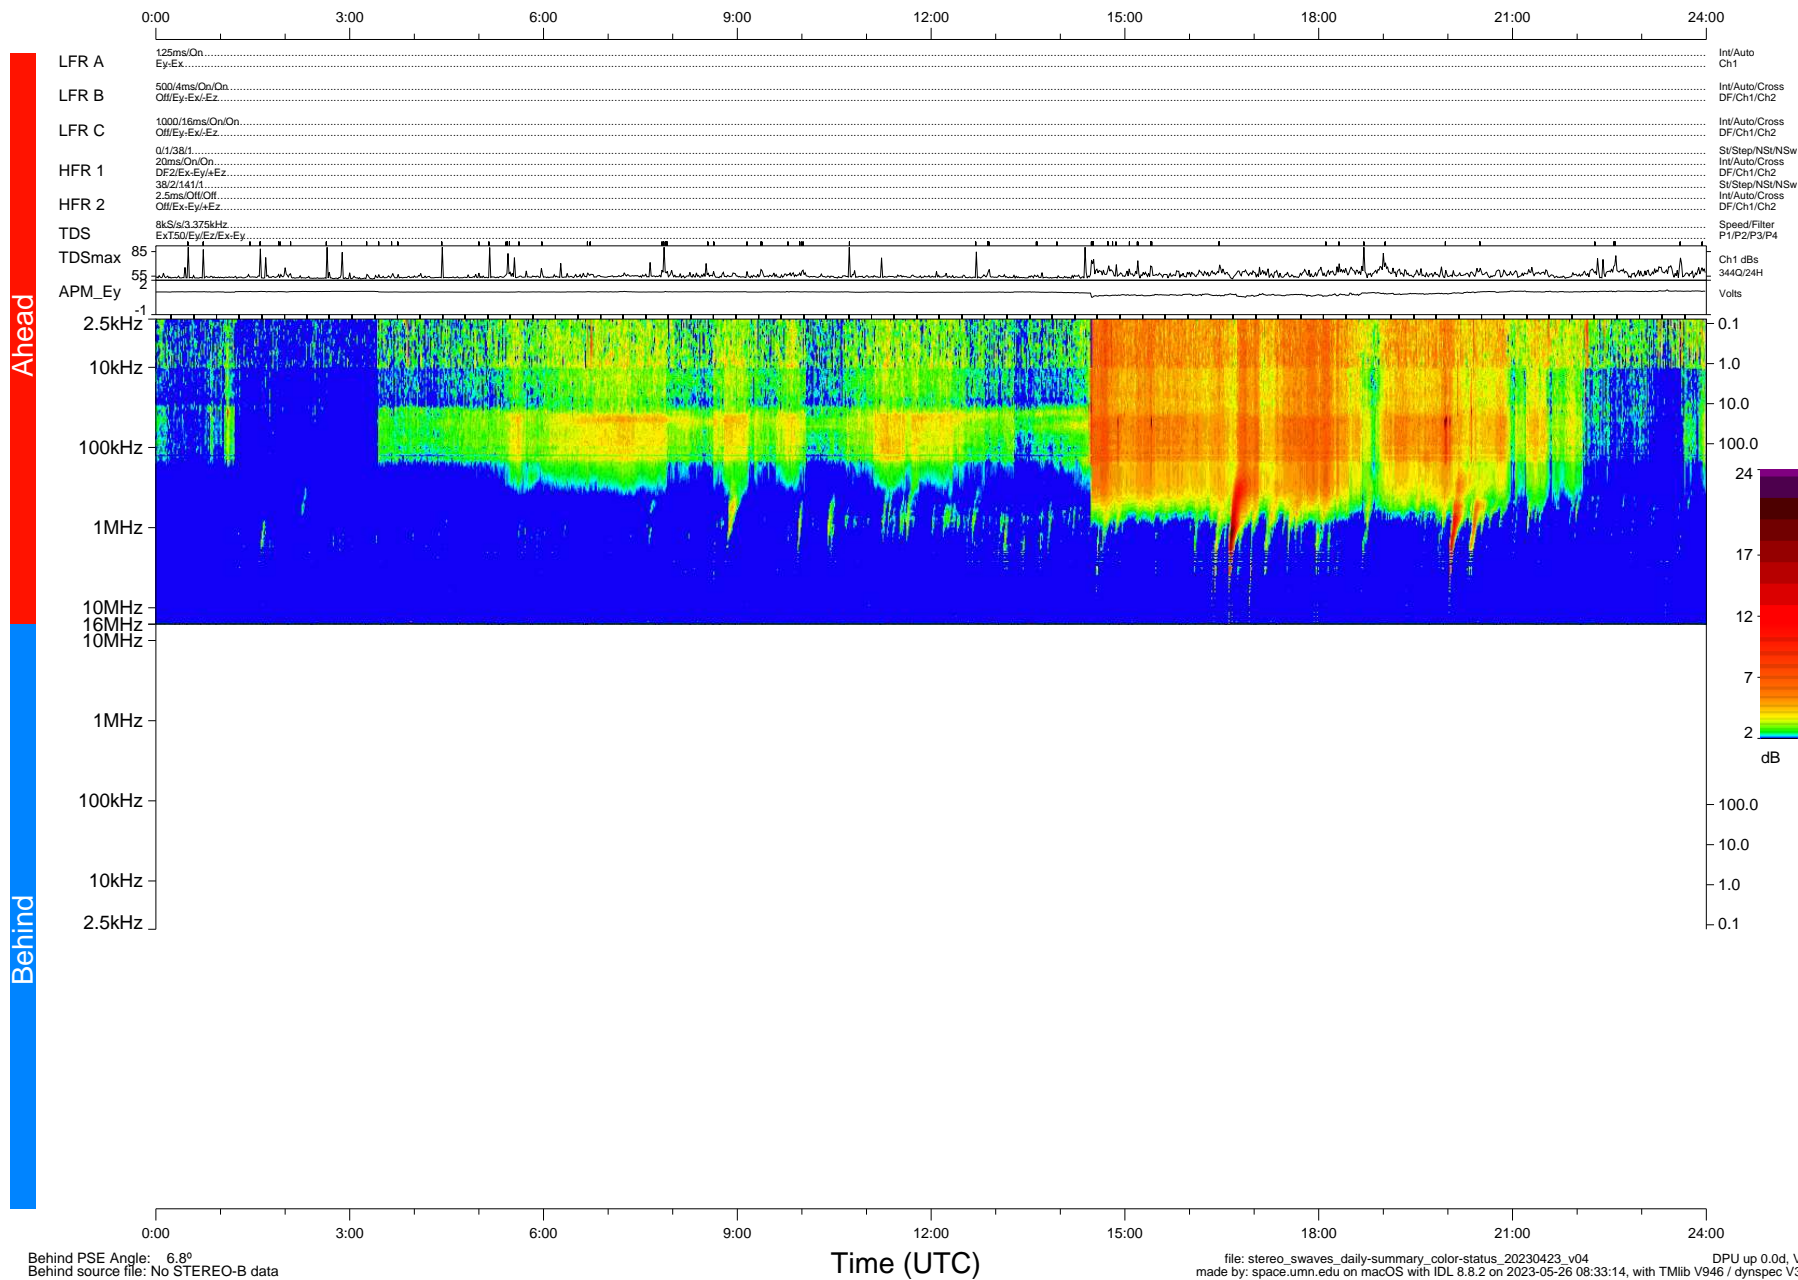

STEREO/WAVES Daily Summary - 23-Apr-2023 (DOY 113)

Ahead source file: swaves_ahead_2023_113_1_05.fin (Recovery: 100.0% HK, 103% Pkts)
Ahead PSE Angle: -10.3°

DPU up 185.4d, V412d40

Behind PSE Angle: 6.8°
Behind source file: No STEREO-B data