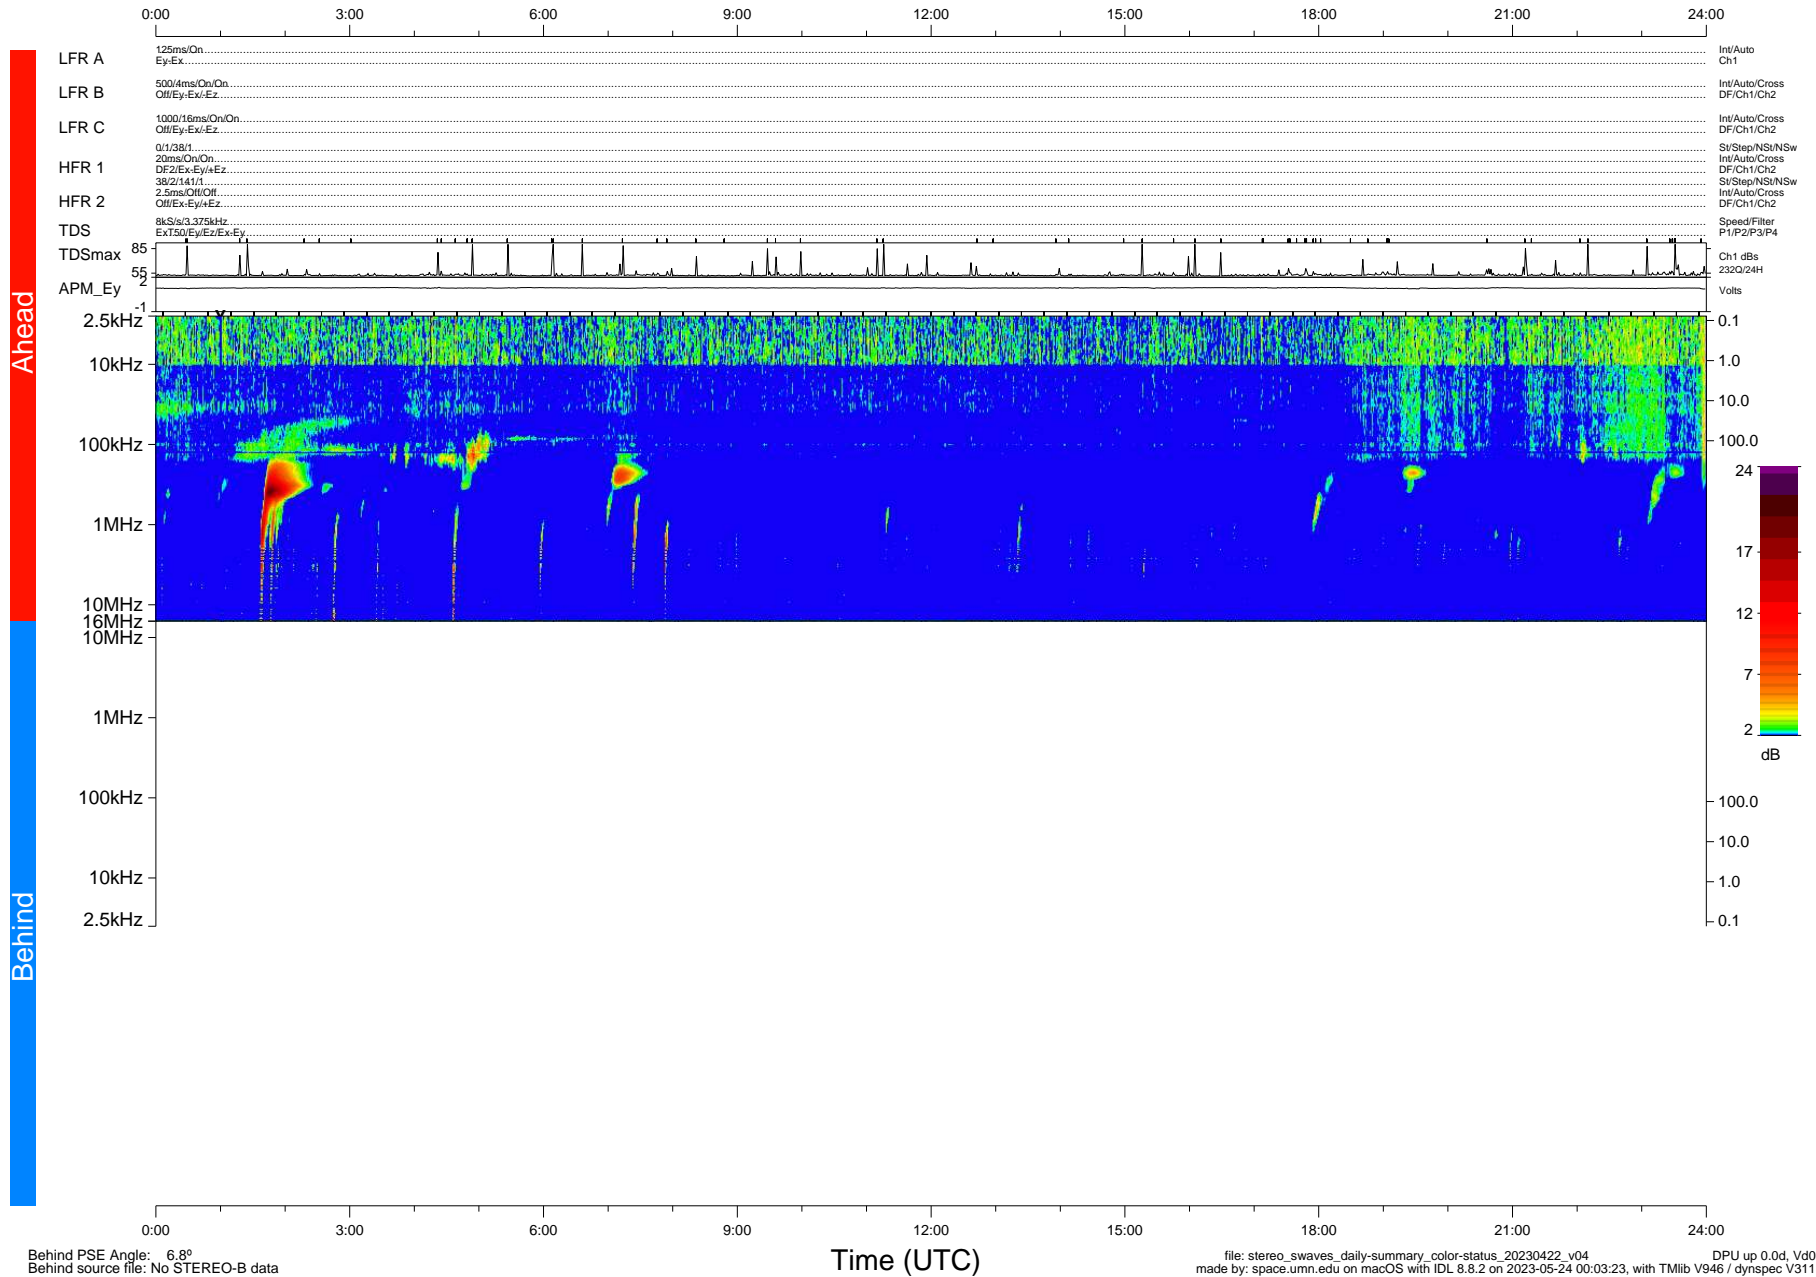

STEREO/WAVES Daily Summary - 22-Apr-2023 (DOY 112)

Ahead source file: swaves_ahead_2023_112_1_05.fin (Recovery: 100.0% HK, 86% PKts)
 Ahead PSE Angle: -10.4°

DPU up 184.4d, V412d40

Behind PSE Angle: 6.8°
 Behind source file: No STEREO-B data

file: stereo_swaves_daily-summary_color-status_20230422_v04
 made by: space.umn.edu on macOS with IDL 8.8.2 on 2023-05-24 00:03:23, with Tlib V946 / dynspec V311
 DPU up 0.0d, Vd0