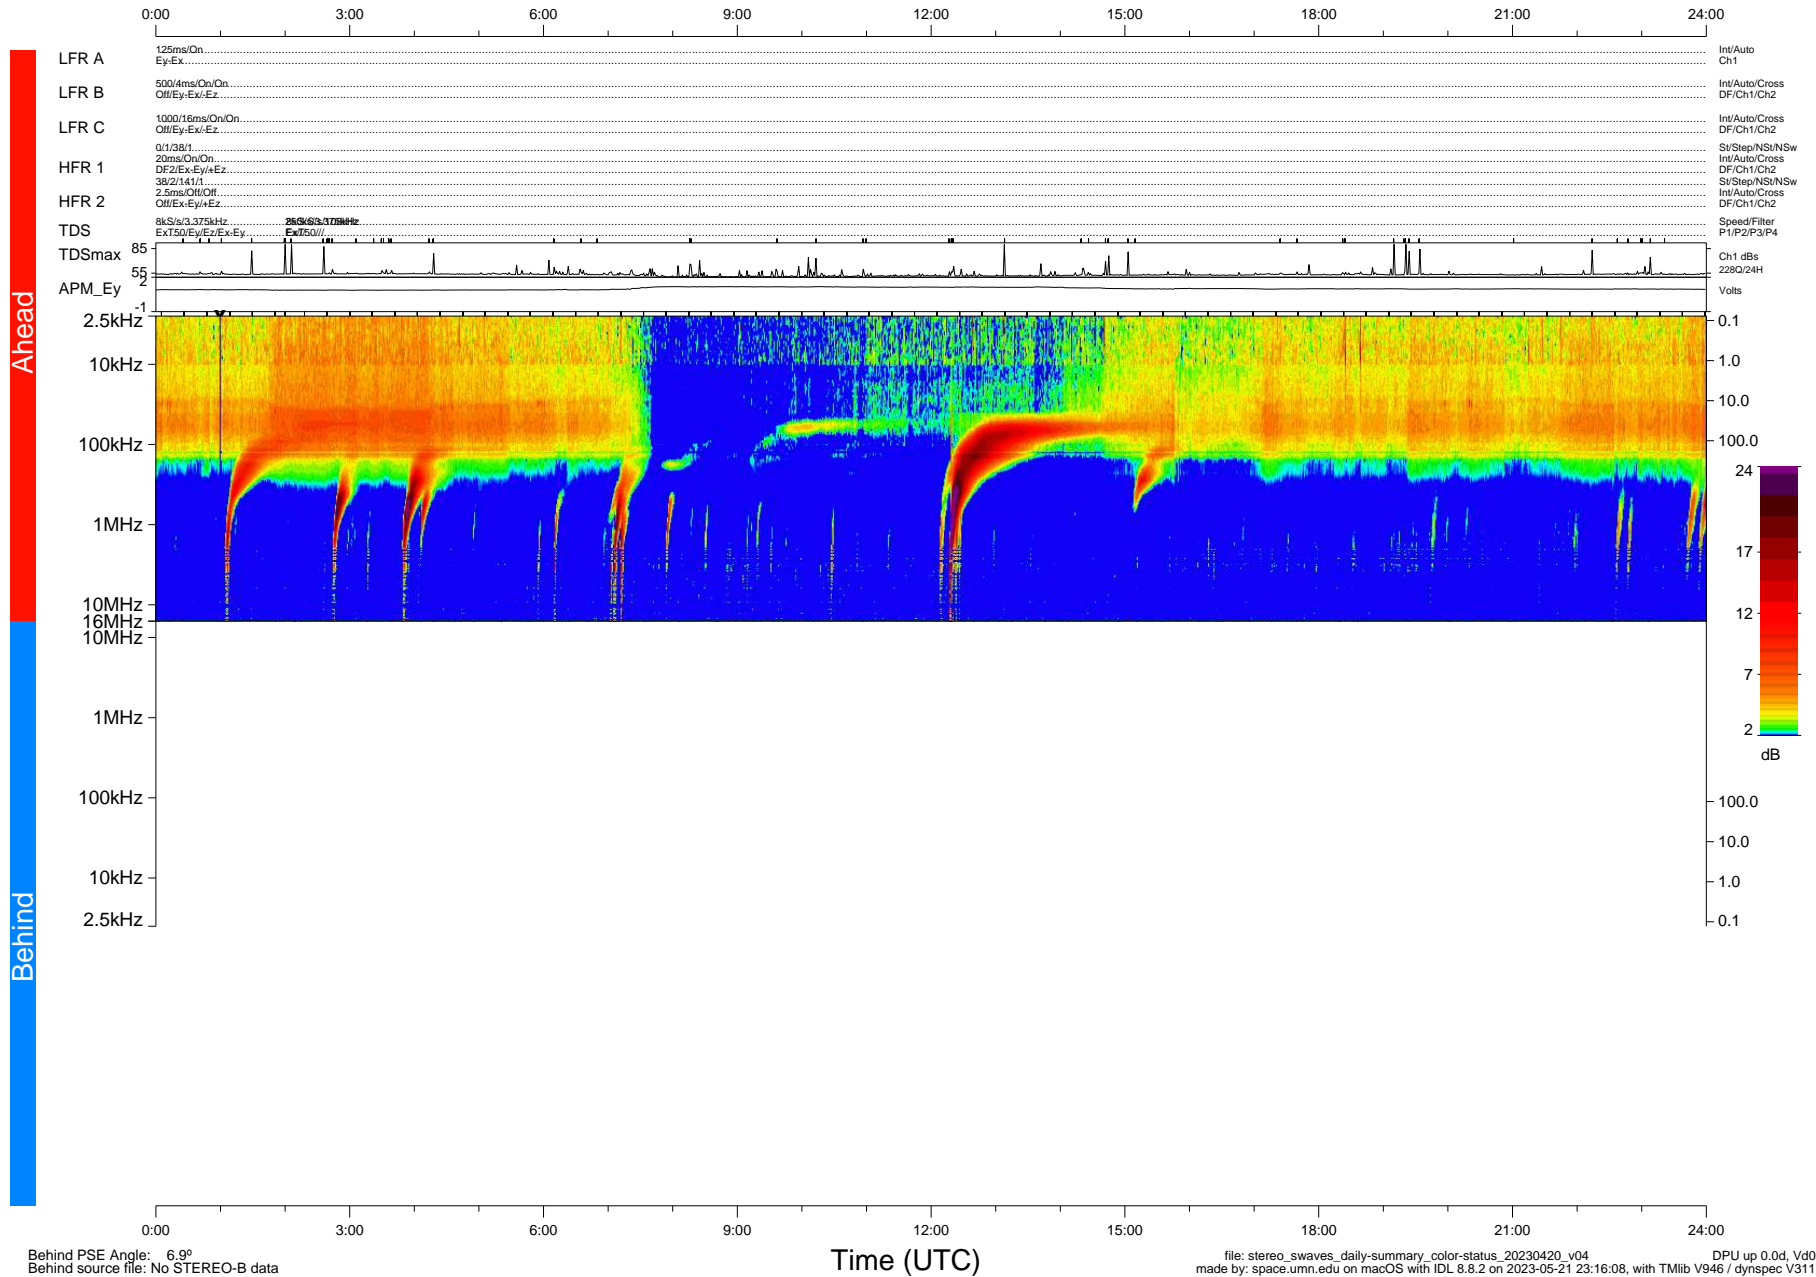

# STEREO/WAVES Daily Summary - 20-Apr-2023 (DOY 110)

Ahead source file: swaves\_ahead\_2023\_110\_1\_05.fin (Recovery: 100.0% HK, 85% Pkts)  
 Ahead PSE Angle: -10.6°

DPU up 182.4d, V412d40

Behind PSE Angle: 6.9°  
 Behind source file: No STEREO-B data

file: stereo\_swaves\_daily-summary\_color-status\_20230420\_v04  
 made by: space.umn.edu on macOS with IDL 8.8.2 on 2023-05-21 23:16:08, with TLib V946 / dynspec V311  
 DPU up 0.0d, Vd0