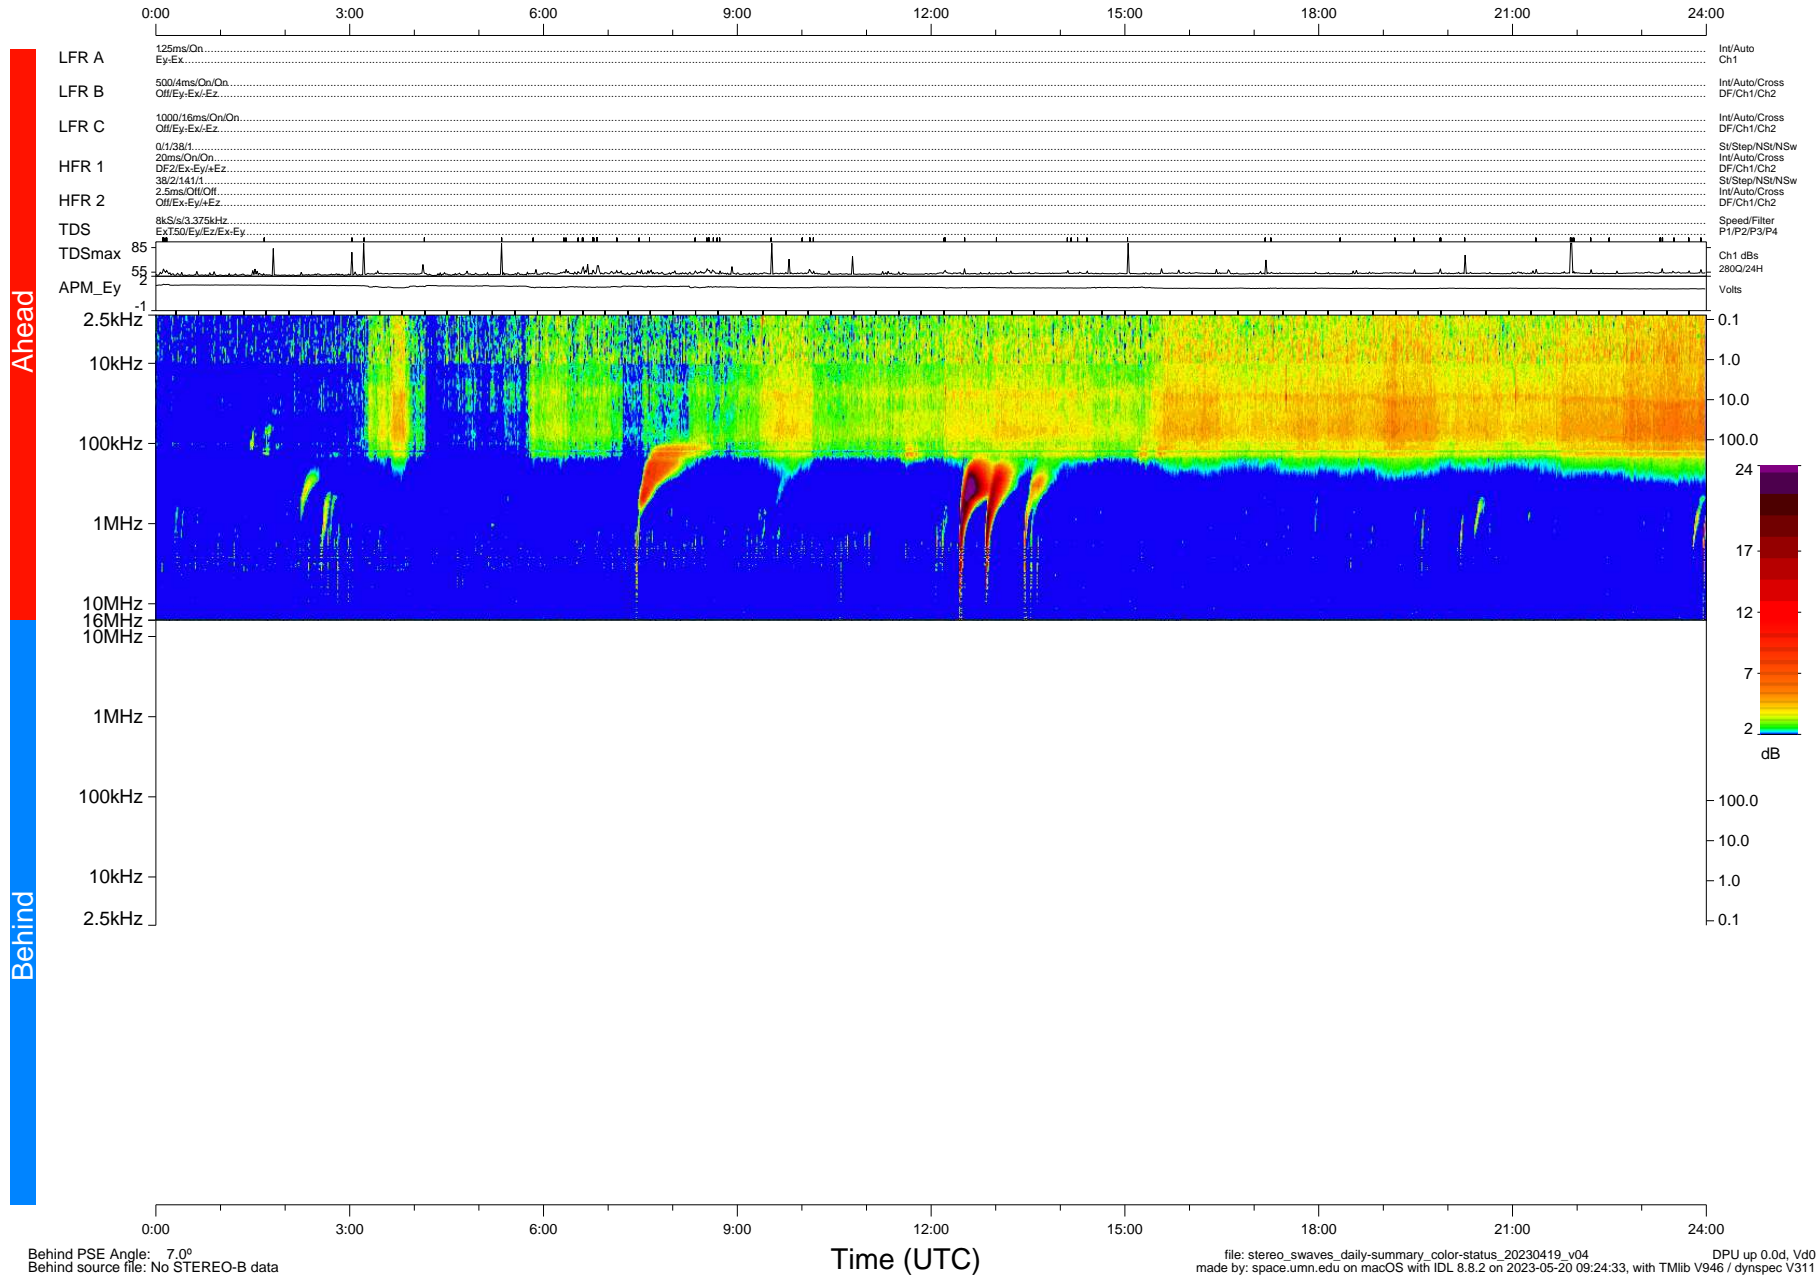

STEREO/WAVES Daily Summary - 19-Apr-2023 (DOY 109)

Ahead source file: swaves_ahead_2023_109_1_05.fin (Recovery: 100.0% HK, 93% PKts)
 Ahead PSE Angle: -10.6°

DPU up 181.4d, V412d40

Behind PSE Angle: 7.0°
 Behind source file: No STEREO-B data

file: stereo_swaves_daily-summary_color-status_20230419_v04 DPU up 0.0d, Vd0
 made by: space.umn.edu on macOS with IDL 8.8.2 on 2023-05-20 09:24:33, with Tlib V946 / dynspec V311