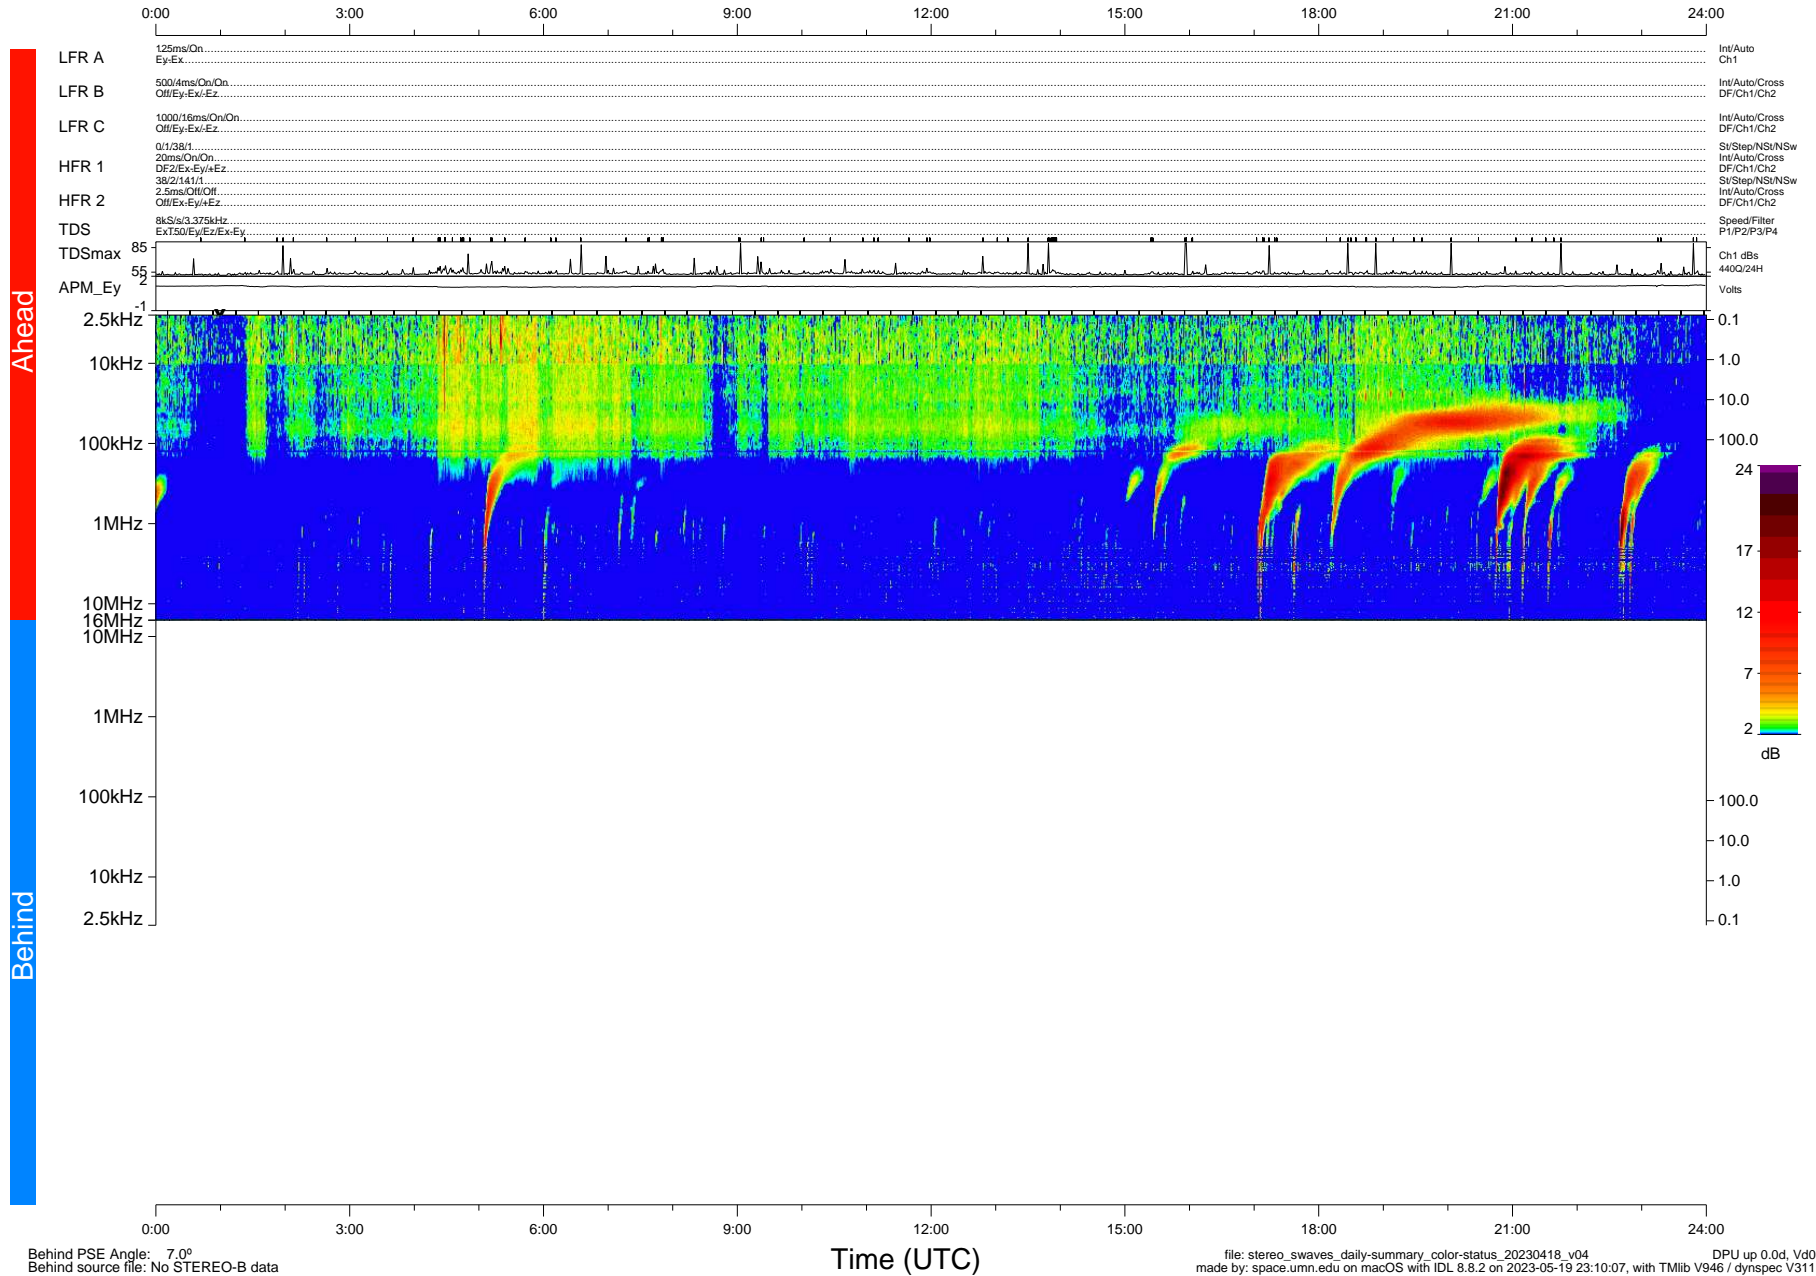

# STEREO/WAVES Daily Summary - 18-Apr-2023 (DOY 108)

Ahead source file: swaves\_ahead\_2023\_108\_1\_05.fin (Recovery: 100.0% HK, 117% Pkts)  
 Ahead PSE Angle:  $-10.6^\circ$

DPU up 180.4d, V412d40

Behind PSE Angle:  $7.0^\circ$   
 Behind source file: No STEREO-B data

Time (UTC)

file: stereo\_swaves\_daily-summary\_color-status\_20230418\_v04 DPU up 0.0d, Vd0  
 made by: space.umn.edu on macOS with IDL 8.8.2 on 2023-05-19 23:10:07, with Tlib V946 / dynspec V311